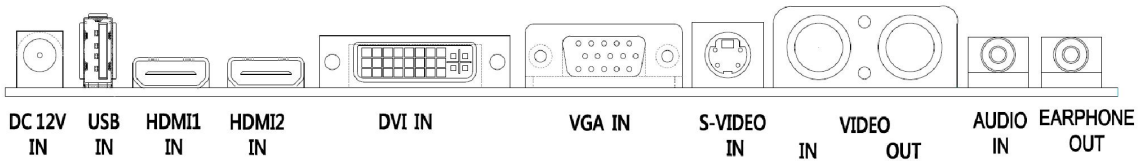

FORMAT OPTION

INTERFACE

DRAWINGS

This is subject to change without Notice. Final Drawings Will be Provided for Approval after Order.