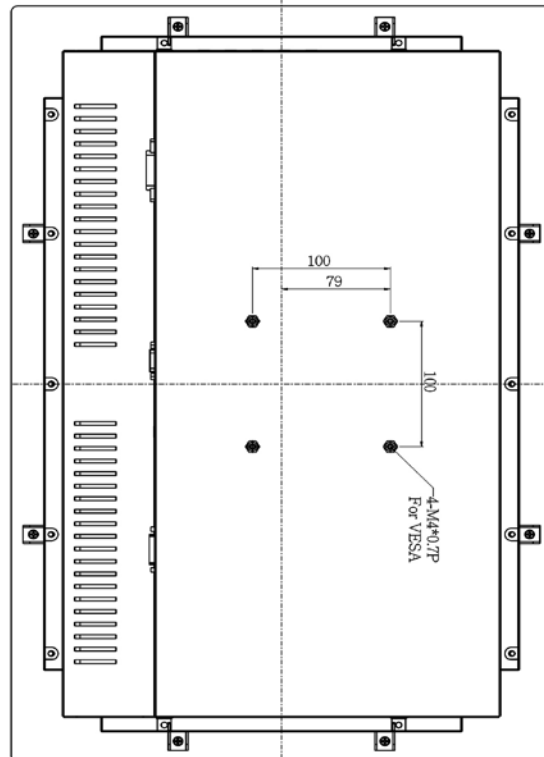

Mechanical Drawing: