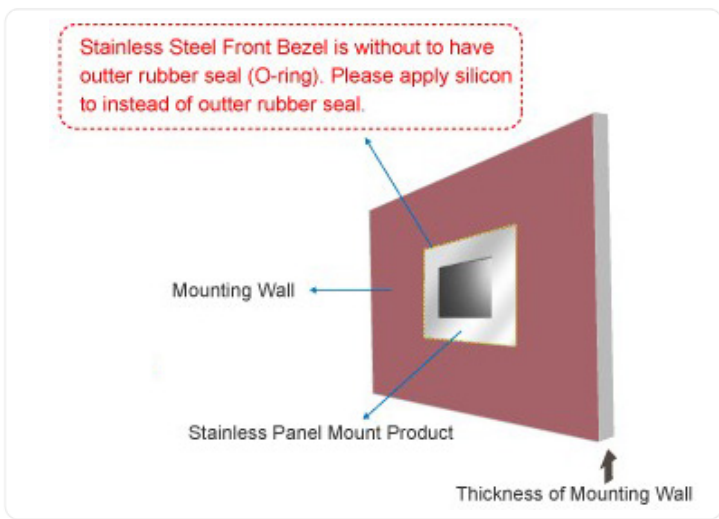

Features:

- Modularize mechanical design provides flexible product configuration and easy maintenance.
- Optional ultra high brightness panel.
- Available with auto-brightness sensor offers application day and night.
- Optional build-in touch screen for interactive application
- Complete custom design/solution for OEM customers

Specifications

Panel	Cell Type / Glass Surface	TFT LCD / Black Anti-Glare, low reflection coating	
	Aspect Ratio / Size	Wide / 21.5" viewable diagonal area	
	Active Area / Pixel Pitch	476.64(H) x 268.11 (V) mm / 0.248(H) x 0.248(V) mm	
	Native Resolution / Colors	1920(H) x 1080(V) / 16.7M	
	Brightness / Contrast	300 cd/m² (typ) / 1000 :1	
	Response Time	^ 5 ms	
	Viewing Angle (typical)	H. 170° (- 85° - + 85°) , V. 160°(- 80° - + 80°)	
	Light Source	CCFL, Long life, 50,000 hrs (typ)	
Input Sources	PC System	Signal	Analog RGB (0.7/1.0 V_{p-p}, 75 ohms)
		Sync	Separate Sync, Composite Sync, Sync On Green
	Frequency	F_h: 30 - 82Khz, F_v: 50 -75Hz	
Audio System	2W speaker x 2		
Input Terminals	1 x VGA (15 Pin Female D-Sub), 1 x PC Audio (Stereo Headphone Jack), 1 x AC Inlet		
Convenient Features	Auto Calibration , Back Light Adjustment, Plug&Play (VESA DDC/CI, DDC 2B)		
	OSD Multi-Languages , Wall Mount Ready (VESA 100 x 100 mm)		
Power	Internal power supply with universal / Auto-Sensing, AC 90 to 260V, 50 / 60 Hz		
Power Consumption	Operation / Power Saving	26 watt, < 1 watt (Support DPMS)	
Operating Condition	Temperature / Humidity	0°C - 50°C (32°F - 122°F), 10% - 90% (no condensation)	
Storage Condition	Temperature / Humidity	- 20°C - 60°C (- 4°F - 140°F), 10% - 90% (no condensation)	
Certification	FCC,CE		
Dimensions	Physical	With Base(W x H x D): TBD	
		Without Base(W x H x D): 603.0 x 392.0 x 66.0 (mm)	
	Carton	W x H x D = TBD	
Weight	N.W. / G.W.	4.0 Kgs / 5.0 Kgs	
Container Loaded	20ft / 40ft / 40ft HQ	TBD (Sets , By pallet)	

Options	Touch	Video/TV	Enhanced Panel	Others
	Resistive touch	SV + AV	Panel with LED backlight	Digital Signage(Stand alone)
	Capacitive touch	SV + AV + AV_Looping	High brightness panel	Networking Digital Signage
	SAW touch	SV + AV + TV	Wide Temperature	Motion Sensor
	Infrared touch		Sunlight Readable	Light Sensor
	Protected glass			Auto-Dimming