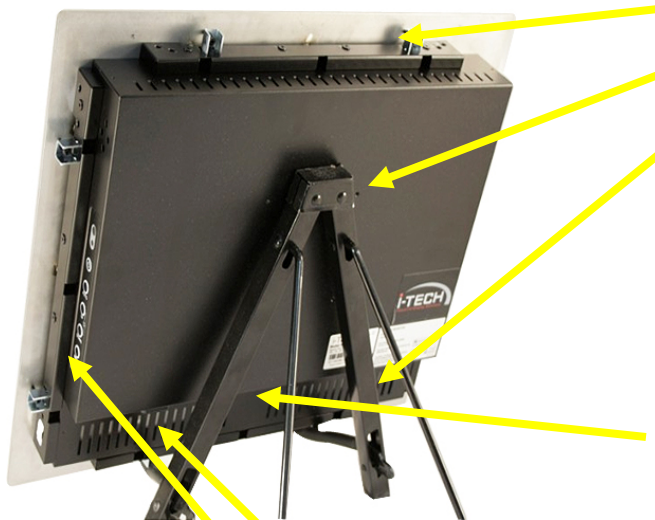

# Industrial Stainless Steel Panel Mount IP65/NEMA4

Industrial Panel Mount Stainless steel IP65/NEMA4  
21.5" Widescreen LCD monitor, 1920 x 1080, 300nits

(Model: ESPMW2155D-FHD)

**ESPM Series:** Front NEMA4/IP65 Industrial Stainless Steel Panel Mount Metal (3mm) Housing LCD Monitor  
(Optional Integrated Touchscreen)

## Features Highlights:

Stainless steel 3mm Panel Mount (Optional for Front AR Glass or Vandal Resistant glass)

NEMA4/ IP65 Front Anti Water proof and Dust Proof

Optional for Resistive/ Capacitive/ SAW/ IR/ Projective Capacitive Touch screen

For easy installation with Clamps mount

VESA Mounting Hole Pattern

Reliable built-in Power supply for 15" or above  
(Optional for 9-36V DC input)

Standard VGA Input  
(Optional for DVI, HDMI, AV, BNC, AV looping and SDI)