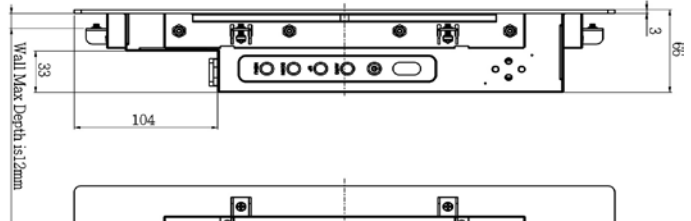

Mechanical Drawing: