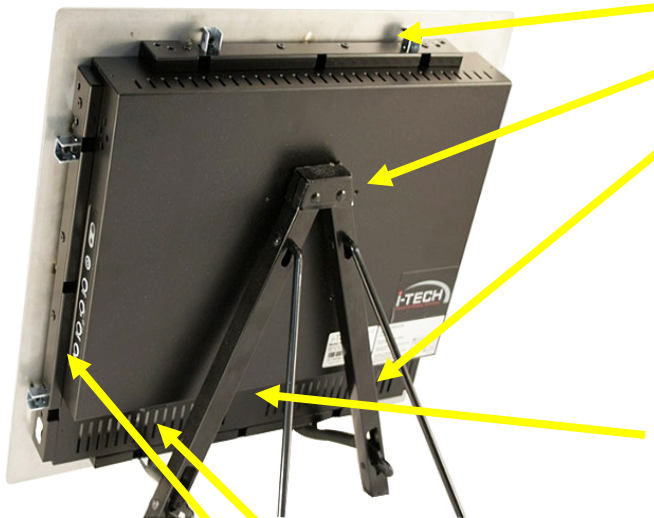

Industrial Stainless Steel Panel Mount IP65/NEMA4

Industrial Panel Mount Stainless steel IP65/NEMA4 10.4" LCD monitor,
800 x 600, 350 nits

(Model: ESPM1040)

ESPM Series: Front NEMA4/IP65 Industrial Stainless Steel Panel Mount Metal (3mm) Housing LCD Monitor
(Optional Integrated Touchscreen)

Features Highlights:

Stainless steel 3mm Panel Mount (Optional for Front AR Glass or Vandal Resistant glass)

NEMA4/ IP65 Front Anti Water proof and Dust Proof

Optional for Resistive/ Capacitive/ SAW/ IR/ Projective Capacitive Touch screen

For easy installation with Clamps mount

VESA Mounting Hole Pattern

Reliable built-in Power supply for 15" or above
(Optional for 9-36V DC input)

Standard VGA Input
(Optional for DVI, HDMI, AV, BNC, AV looping and SDI)

Features:

- Modularize mechanical design provides flexible product configuration and easy maintenance.
- IP65 Front side sealed for water-dust proof.
- Available with auto-brightness sensor offers application day and night.
- VGA connector with optional AV.SV.AV-Looping.
- Complete custom design/solution for OEM customers