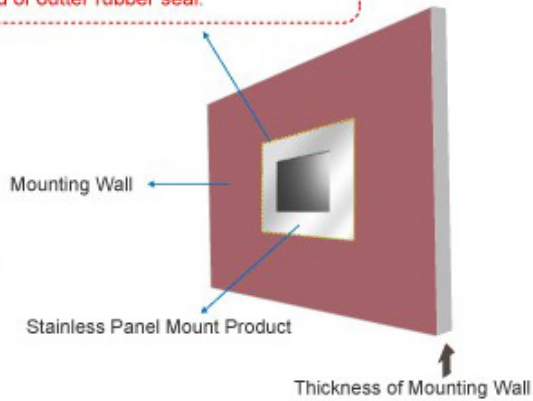

Stainless Steel Front Bezel is without to have outer rubber seal (O-ring). Please apply silicon to instead of outer rubber seal.

Features:

- Modularize mechanical design provides flexible product configuration and easy maintenance.
- IP65 Front side sealed for water-dust proof.
- Available with auto-brightness sensor offers application day and night.
- VGA connector with optional AV.SV.AV-Looping.
- Complete custom design/solution for OEM customers

Specifications

Panel	Cell Type / Glass Surface	TFT LCD / Black Anti-Glare, low reflection coating	
	Aspect Ratio / Size	4 : 3 / 10.4" viewable diagonal area	
	Active Area / Pixel Pitch	211.2(H) x 158.4(V) mm / 0.264(H) x 0.264(V) mm	
	Native Resolution / Colors	800(H) x 600(V) / 262 K	
	Brightness / Contrast	350 cd/m² (typ) / 600 : 1	
	Response Time	≤ 35 ms	
	Viewing Angle (typical)	H. 140o (- 70o ~ + 70o) , V. 120o(- 60o ~ + 60o)	
	Light Source	LED backlight, Long life, 35,000 hrs (typ)	
Input Sources	PC System	Signal	Analog RGB (0.7/1.0 V_{p-p}, 75 ohms)
		Sync	Separate Sync, Composite Sync, Sync On Green
		Frequency	F_H : 30 - 82Khz , F_V : 50 -75Hz
	Audio System	2W speaker x 2	
Input Terminals	1 x VGA (15 Pin Female D-Sub) , 1 x PC Audio (Stereo Headphone Jack) , 1 x DC Power Plug		
Convenient Features	Auto Calibration , Back Light Adjustment , Plug&Play (VESA DDC/CI, DDC 2B)		
	OSD Multi-Languages , Wall Mount Ready (VESA Dimension - please refer to Drawing)		
Power	12V DC in		
Power Consumption	Operation / Power Saving	9.375 watt , < 2 watt (Support DPMS)	
Operating Condition	Temperature / Humidity	0°C ~ 50°C (32°F ~ 122°F) , 10% ~ 90% (no condensation)	
Storage Condition	Temperature / Humidity	- 20°C ~ 60°C (- 4°F ~ 140°F) , 10% ~ 90% (no condensation)	
Certification	FCC , CE		
Dimensions	Physical	Please refer to Drawing	
	Carton	W x H x D = TBD	
Weight	N.W. / G.W.	3.5 Kgs / 4.5 Kgs	
Container Loaded	20ft / 40ft / 40ft HQ	TBD (Sets , By pallet)	

Options	Touch	Video/TV	Enhanced Panel	Others
	Resistive touch	SV + AV	Panel with LED backlight	Digital Signage(Stand alone)
	Capacitive touch	SV + AV + AV_Looping	High brightness panel	Networking Digital Signage
	SAW touch	SV + AV + TV	Wide Temperature	Motion Sensor
	Infrared touch		Sunlight Readable	Light Sensor
	Protected glass			Auto-Dimming