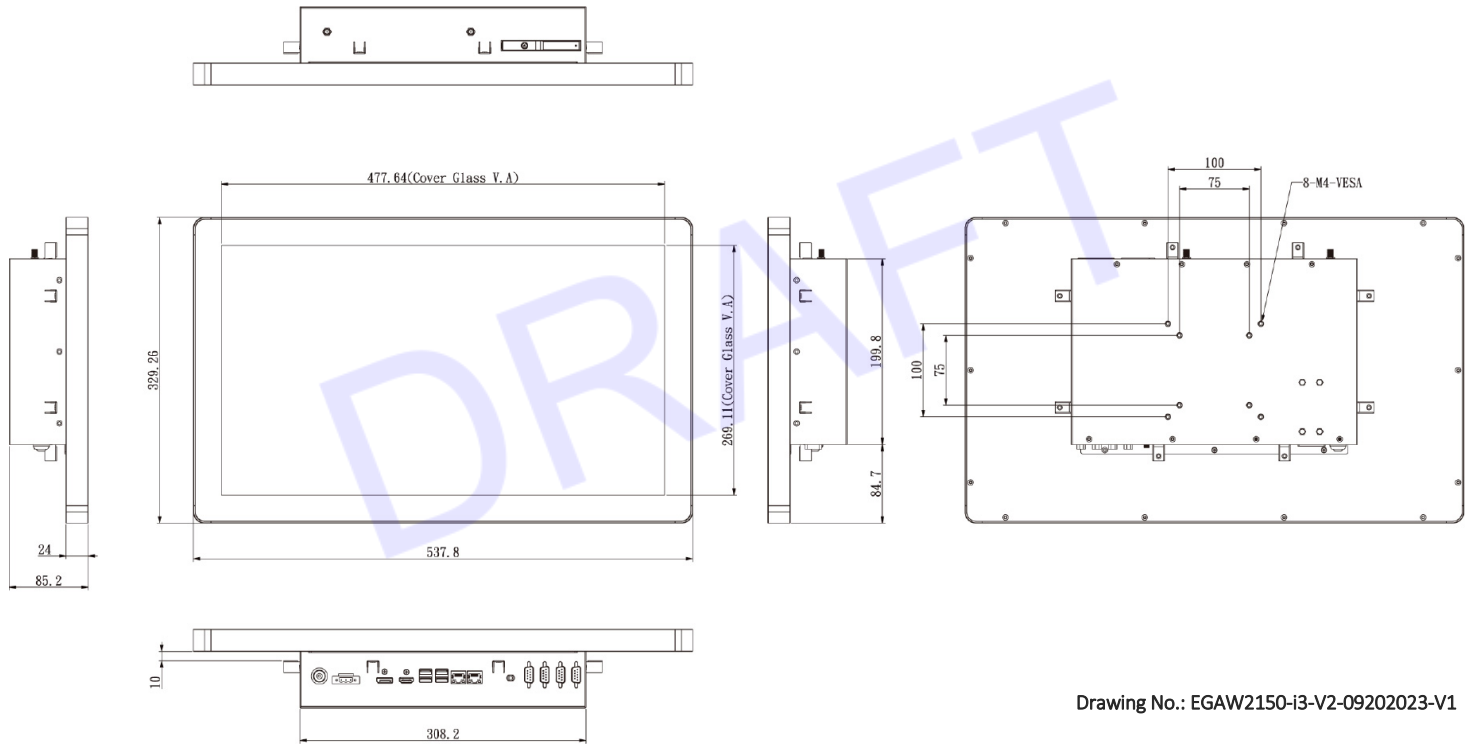

MECHANICAL DRAWINGS

This is subject to change without Notice. Final Drawings Will be Provided for Approval after Order.

Drawing No.: EGAW2150-i3-V2-09202023-V1