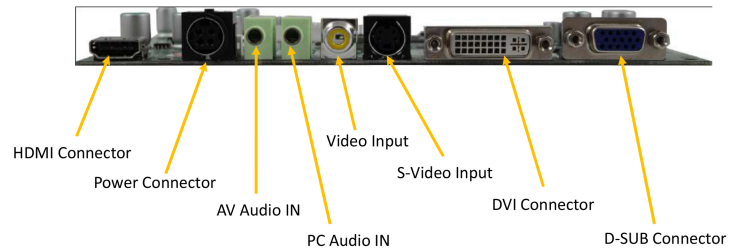

Connector Descriptions