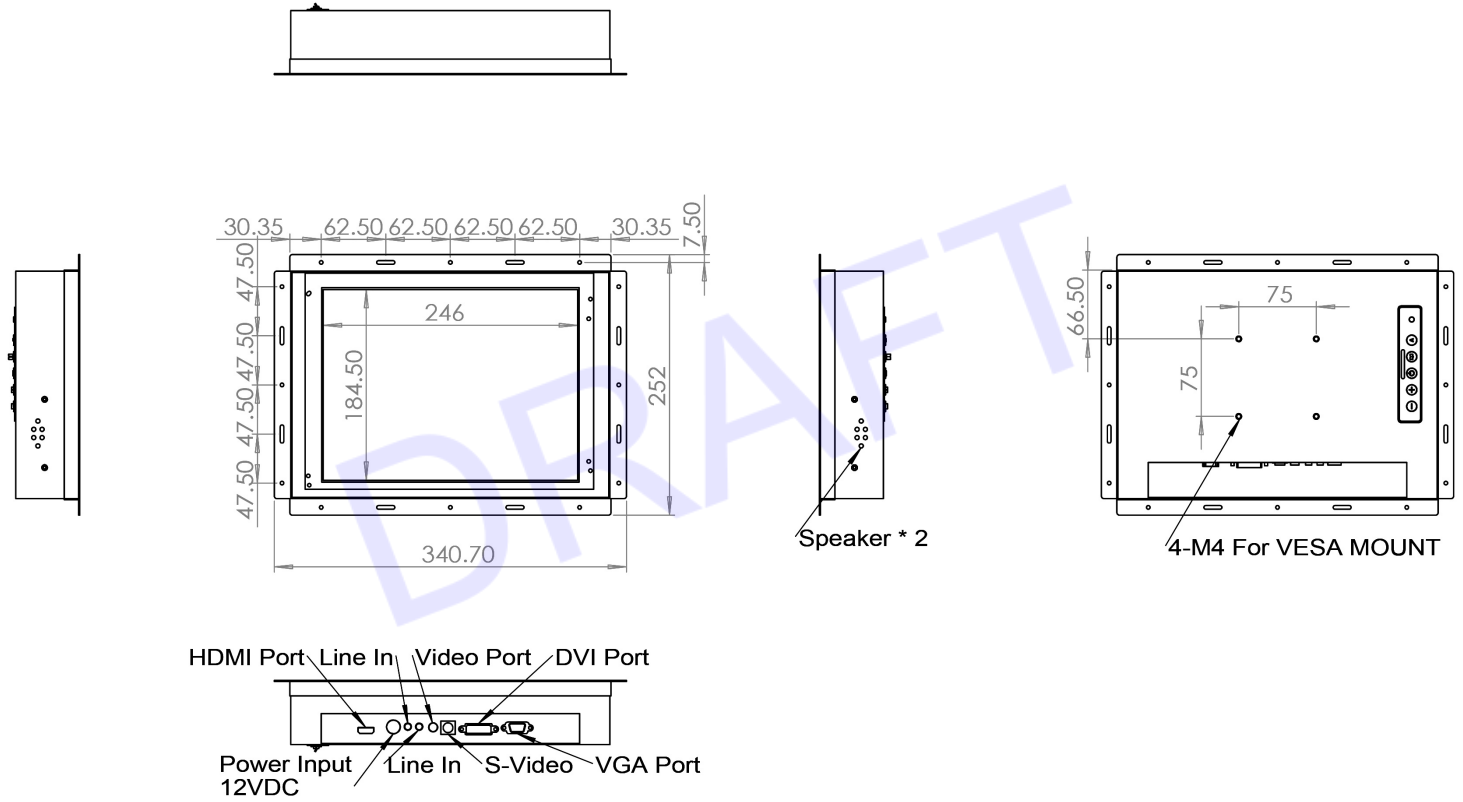

OPEN FRAME LCD MONITOR

Open Frame 12.1" Industrial Panel / 800 x 600
400nits with VESA mount, Speakers / Remote
controller OSD

MODEL: iOP-1200AV-C1

FEATURES:

- 12" Industrial Panel / 800 x 600 / 400 nits
- Open frame with VESA mount
- Speakers / Remote controller OSD
- I/O : VGA, DVI-D, HDMI, S-Video, BNC and 12VDC with external 100-240VAC power adapter

SPECIFICATIONS:

Size	12.1"
Active Area	246(H) x 184.50(V) mm
Native Resolution	800 (H) x 600(V)
Brightness	400 cd/m ² (typ)
Contrast	700 : 1
Viewing Angle (typical)	80/80/65/75
Power Input	12VDC with external 100-240VAC power adapter
Power Consumption	6W - 8W
Operating Temperature	-30°C ~ 85°C
VESA Mount	75x75
Dimensions	
Physical	Please refer to Drawing
Carton	W x H x D = TBD

Drawing No.: iOP-1200AV-C1-12222022-V1