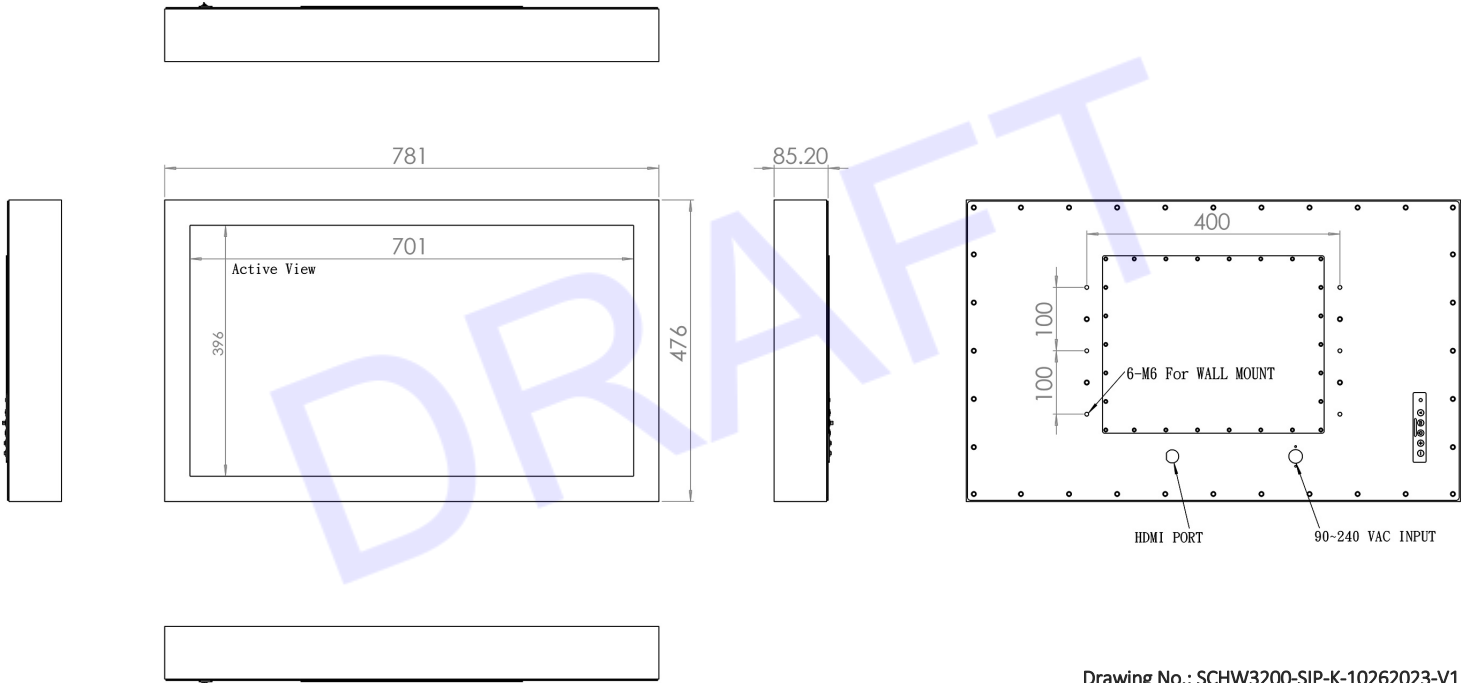

MECHANICAL DRAWING

This is subject to change without Notice. Final Drawings Will be Provided for Approval after Order.

Drawing No.: SCHW3200-SIP-K-10262023-V1