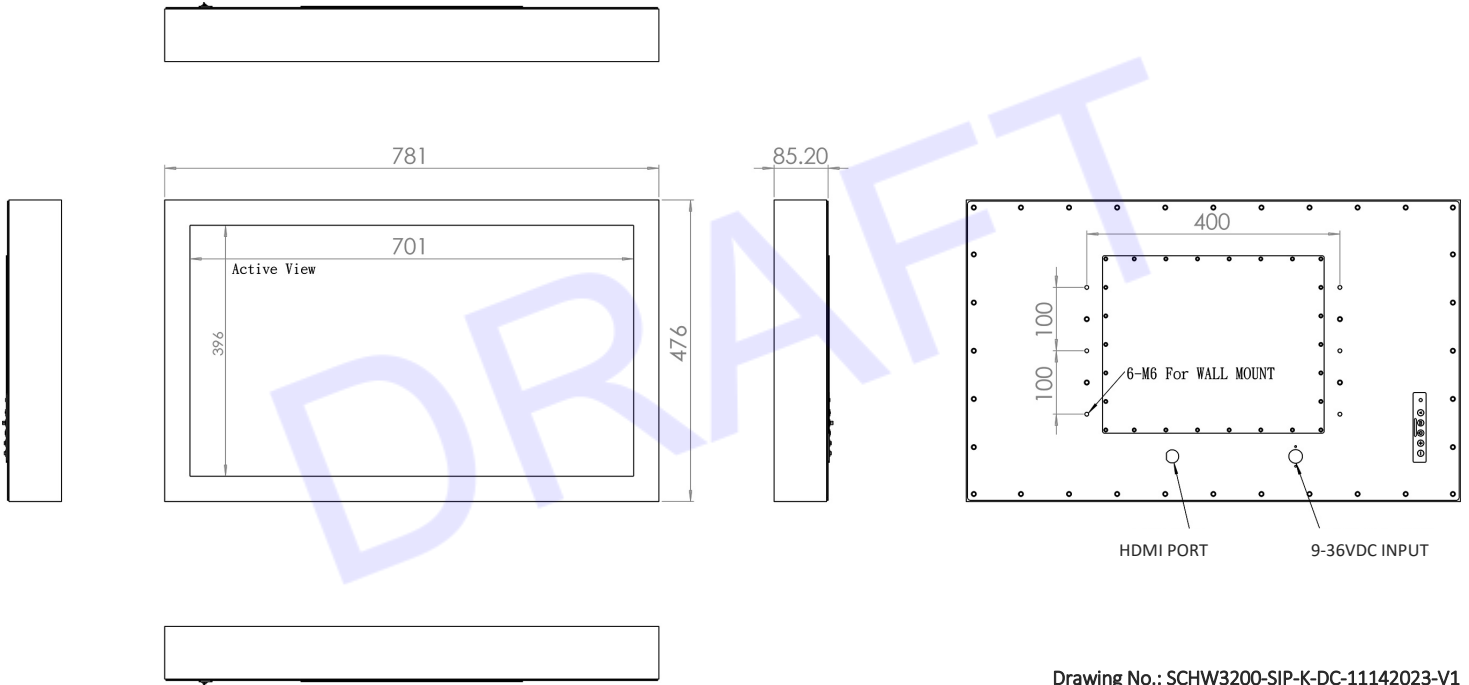

MECHANICAL DRAWING

This is subject to change without Notice. Final Drawings Will be Provided for Approval after Order.

Drawing No.: SCHW3200-SIP-K-DC-11142023-V1