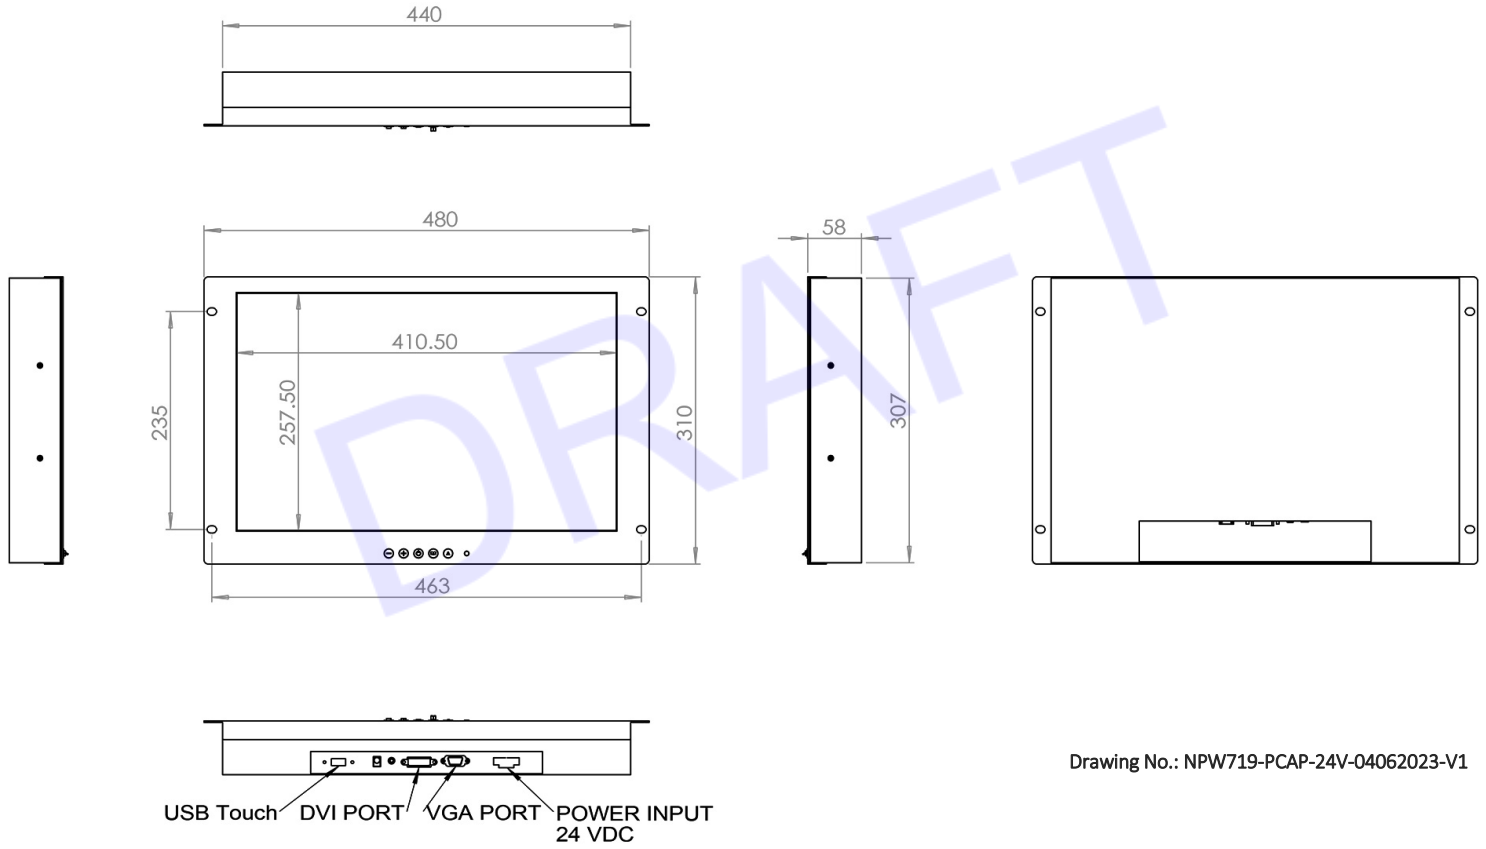

DIMENSION

This is subject to change without Notice. Final Drawings Will be Provided for Approval after Order.

Drawing No.: NPW719-PCAP-24V-04062023-V1