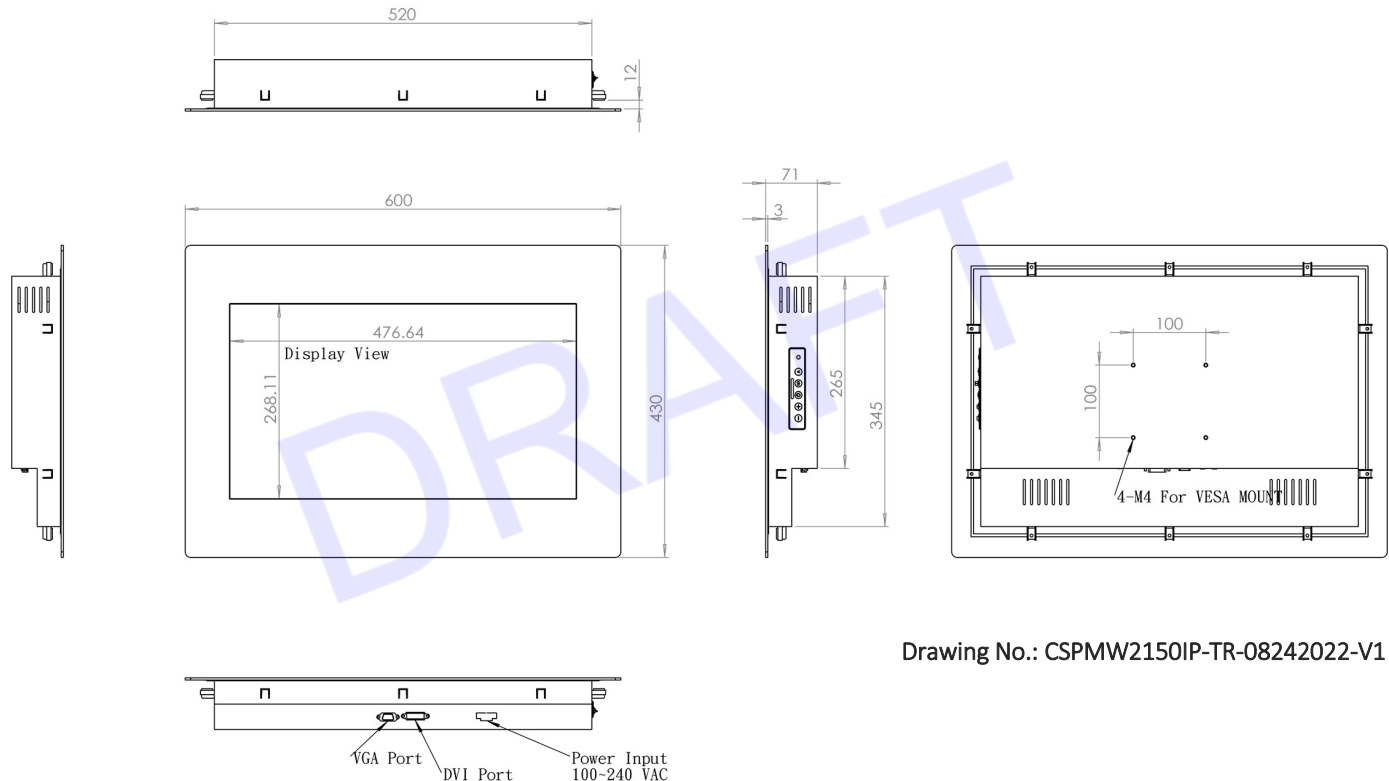

NEMA4X/IP65 STAINLESS STEEL PANEL MOUNT WITH GLASS (FRONT BEZEL 3MM)

21.5" LCD Monitor, 1920 x 1080, 250 nits, Side OSD, including rear screw/Clamp/VESA Mount/AR glass / Front IP65, VGA,DVI and 100-240VAC power cord + With 5wire Resistive touch, USB interface

MODEL: CSPMW2150IP-TR

SPECIFICATIONS:

Panel Size	21.5"
Active Display Area(mm)	476.64 (H) x 269.11 (V)
Resolution	1920 x 1080
Brightness(cd/m2)	250 (Typical)
Contrast Ratio	3000:1 (Typical)
Viewing Angles(CR>=10 L/R/U/D)	-89~89(H) ; -89~89(V)
Display Colors	16.7M (8 bits/color)
Touch Screen	Resistive Touch
Touch Interface	USB
Power Input	100-240VAC
Operating temperature	0~50°C
Storage Temperature	-10~60°C
IP	IP56 Front

*Specifications subject to change without notice, not responsible for typographical errors.

MECHANICAL DRAWING

This is subject to change without Notice. Final Drawings Will be Provided for Approval after Order.

Drawing No.: CSPMW2150IP-TR-08242022-V1