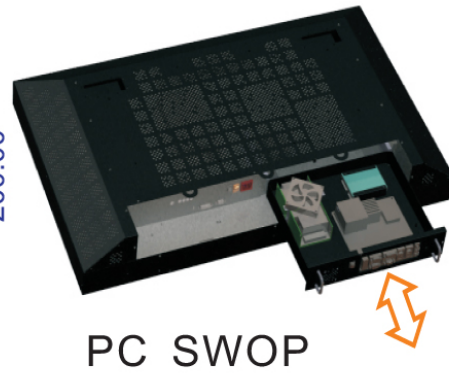

Mechanical Drawings