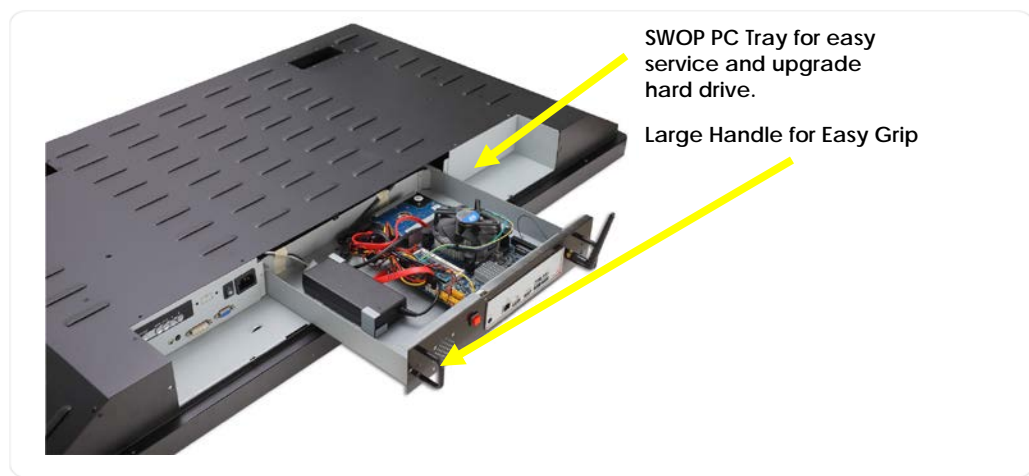

(Model: BCPCW6500HDI5-OT)

FEATURES:

BCPC Series All in one PC with/ without IR 6 Points-Touch Widescreen Display Chassis Mount LCD Monitor (SWOP PC Tray)

I/O Ports:

Display Specifications – LED PANEL

Active Screen Size	65" (16:9)
Display Area(mm)	1428.48 (H) x 803.52 (V)
Number of Pixels	1920 x 1080
Contrast Ratio	4000 : 1
Colors	1073.7M (10bit)
Brightness(cd/m ²)	350
View Angle	R/L178° x U/D178°
Response Time	5.5 ms
Backlight Life Time	50,000/hr

Accessories

CD x 1
Power Core x 1
Wall mount x 1
Remote Control x 1
I/O Cover x 1

System Specifications

CHIPSET	Intel 3470T
CPU	Intel® Core™ 3470T +i5 quad core
DRAM	4G
Storage	Space for 2.5" HDD x 1
Expansion	PCI slot x 1 , Mini PCI slot x 1
Fanless / Fan	Fanless
Touch Screen	IR 6 points-touch (option)
Wifi / AR glass	(option)