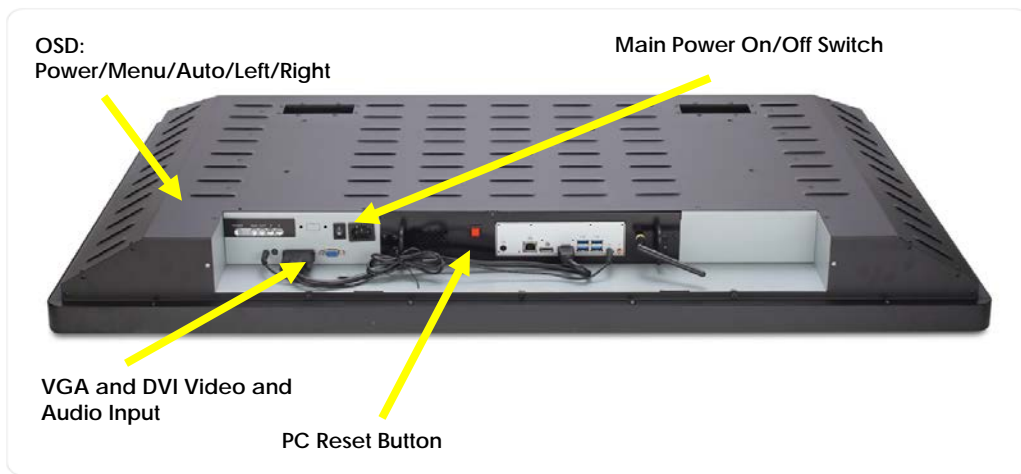

(Model: BCPCW6500HDI5-OT)

FEATURES:

BCPC Series All in one PC with/ without IR 6 Points-Touch Widescreen Display Chassis Mount LCD Monitor (SWOP PC Tray)

I/O Ports:

Display Specifications – LED PANEL

Active Screen Size	65" (16:9)
Display Area(mm)	1428.48 (H) x 803.52 (V)
Number of Pixels	1920 x 1080
Contrast Ratio	4000 : 1
Colors	1073.7M (10bit)
Brightness(cd/m ²)	350
View Angle	R/L178° x U/D178°
Response Time	5.5 ms
Backlight Life Time	50,000/hr