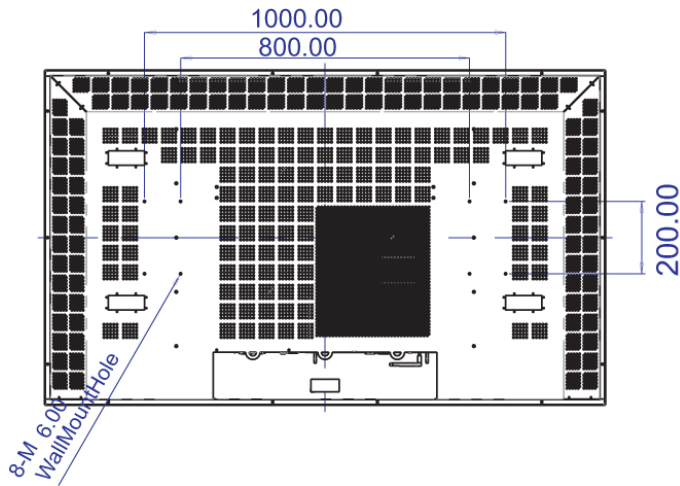

Mechanical Drawings