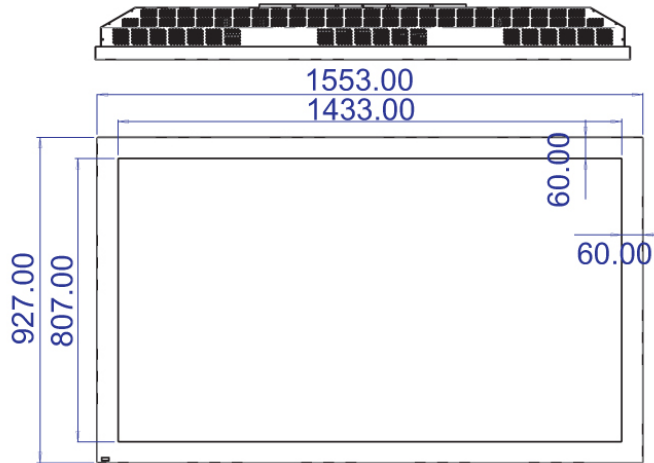

Mechanical Drawings