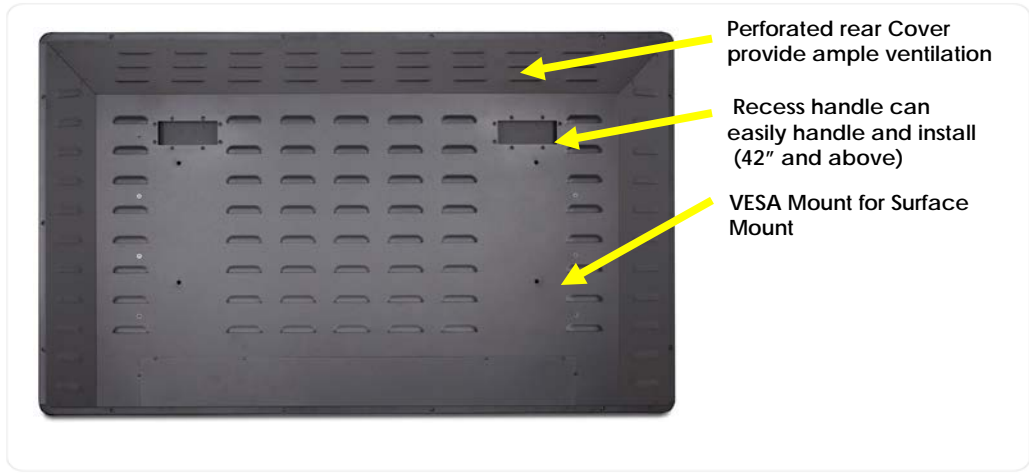

All in one PC Widescreen Display

All in one PC Widescreen Display Chassis Mount, 65" LCD monitor, 1920 x 1080, 350 nits, Intel® Core™ 3470T +i5 quad core solution,+Flex wall mount., 4GB Memory and 500GB HDD. With IR 6 points-touch, Support Windows 7 ,Windows XP,MacOS (Snow Leopard, Lion), Ubuntu 10.10, Linux kernel 2.6.35~2.6.39. Included Low profile Wall Mount Bracket.

(Model: BCPCW6500HDI5-OT)

FEATURES:

BCPC Series All in one PC with/ without IR 6 Points-Touch Widescreen Display Chassis Mount LCD Monitor (SWOP PC Tray)

I/O Ports:

Display Specifications – LED PANEL

Active Screen Size	65" (16:9)
Display Area(mm)	1428.48 (H) x 803.52 (V)
Number of Pixels	1920 x 1080
Contrast Ratio	4000 : 1
Colors	1073.7M (10bit)
Brightness(cd/m ²)	350
View Angle	R/L178° x U/D178°
Response Time	5.5 ms
Backlight Life Time	50,000/hr

Power

Power Input	100V~240V AC 50/60Hz
Total Power Consumption	455 W

Mechanical Specifications

Operating Temp.	0°~35°C
Relative Humidity	20~80% RH
Storage Temp.	-20°~40°C
Dimensions(mm)	1553(L)x927(W)x151(D)
Mounting(LxW/mm)	800(L)x200(W)

Accessories

CD x 1
Power Core x 1
Wall mount x 1
Remote Control x 1
I/O Cover x 1

System Specifications

CHIPSET	Intel 3470T
CPU	Intel® Core™ 3470T +i5 quad core
DRAM	4G
Storage	Space for 2.5" HDD x 1
Expansion	PCI slot x 1 , Mini PCI slot x 1
Fanless / Fan	Fanless
Touch Screen	IR 6 points-touch (option)
Wifi / AR glass	(option)