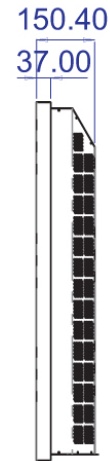

Mechanical Drawings