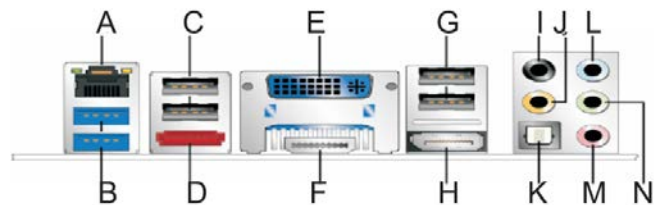

Accessories

CD x 1
Power Core x 1
Wall mount x 1
Remote Control x 1
I/O Cover x 1

System Specifications

CHIPSET	Intel 3470T
CPU	Intel® Core™ 3470T +i5 quad core
DRAM	4G
Storage	Space for 2.5" HDD x 1
Expansion	PCI slot x 1 , Mini PCI slot x 1
Fanless / Fan	Fanless
Touch Screen	IR 6 points-touch (option)
Wifi / AR glass	(option)

I/O Ports

- A - LAN PORT
- B - USB 3.0 ports
- C - USB 2.0 ports
- D - eSATA connector
- E - DVI-I connector
- F - HDMI connector
- G - USB 2.0 ports
- H - Displayport connector
- I - Rear surround
- J - Center channel and LFE (subwoofer)
- K - S/PDIF out (optical)
- L - Line in
- M - Mic in/side surround
- N - Line out/front speakers