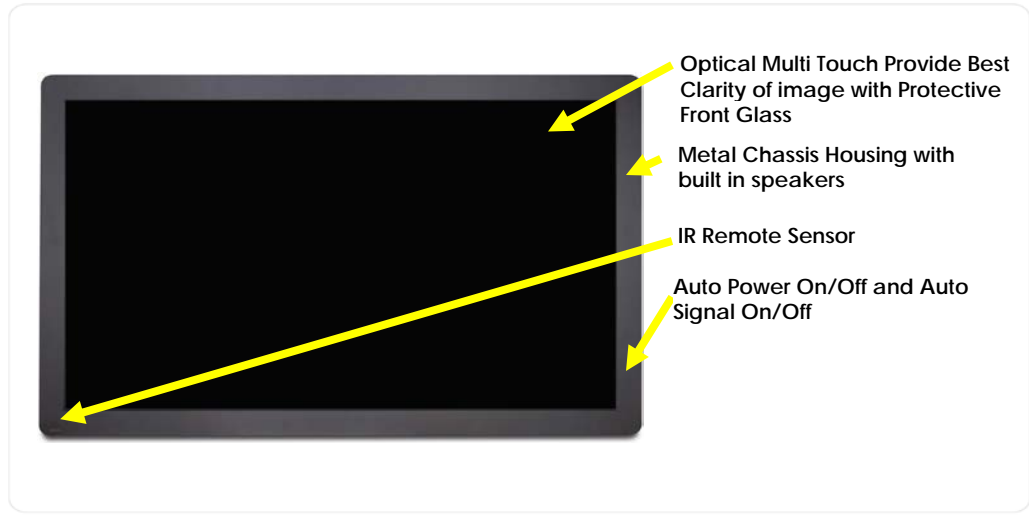

All in one PC Widescreen Display

All in one PC Widescreen Display Chassis Mount, 65" LCD monitor, 1920 x 1080, 350 nits, Intel® Core™ 3470T +i5 quad core solution,+Flex wall mount., 4GB Memory and 500GB HDD. With IR 6 points-touch, Support Windows 7 ,Windows XP,MacOS (Snow Leopard, Lion), Ubuntu 10.10, Linux kernel 2.6.35~2.6.39. Included Low profile Wall Mount Bracket.

(Model: BCPCW6500HDI5-OT)

FEATURES:

BCPC Series All in one PC with/ without IR 6 Points-Touch Widescreen Display Chassis Mount LCD Monitor (SWOP PC Tray)

I/O Ports:

Display Specifications – LED PANEL

Active Screen Size	65" (16:9)
Display Area(mm)	1428.48 (H) x 803.52 (V)
Number of Pixels	1920 x 1080
Contrast Ratio	4000 : 1
Colors	1073.7M (10bit)
Brightness(cd/m ²)	350
View Angle	R/L178° x U/D178°
Response Time	5.5 ms
Backlight Life Time	50,000/hr