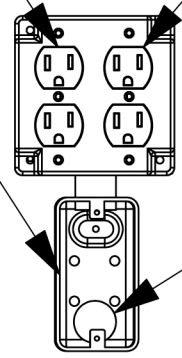

Front Side Back Assembled

White
Thermal-protected Outlets
(Turns power off at 130 °)
(Turns power on at 120 °)

Cream
Direct Power Outlets
Not thermally protected

Wire Connection Box

Through hole to
back of unit for
3/4" conduit

Detail 110

3/16" Acrylic
Window

Single-sided Baggage Information Display
Pole-mounted