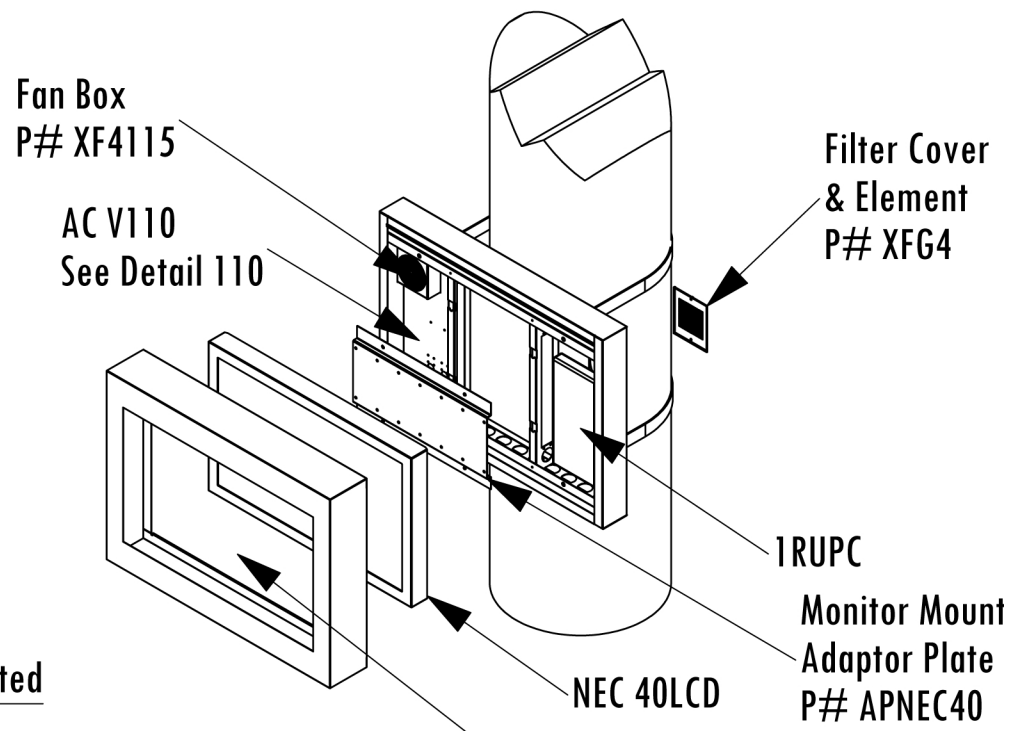

Front Side Back Assembled

White
Thermal-protected Outlets
(Turns power off at 130 °)
(Turns power on at 120 °)

Cream
Direct Power Outlets
Not thermally protected

Wire Connection Box

Through hole to
back of unit for
3/4" conduit

Detail 110

3/16" Acrylic
Window

Single-sided Baggage Information Display
Pole-mounted