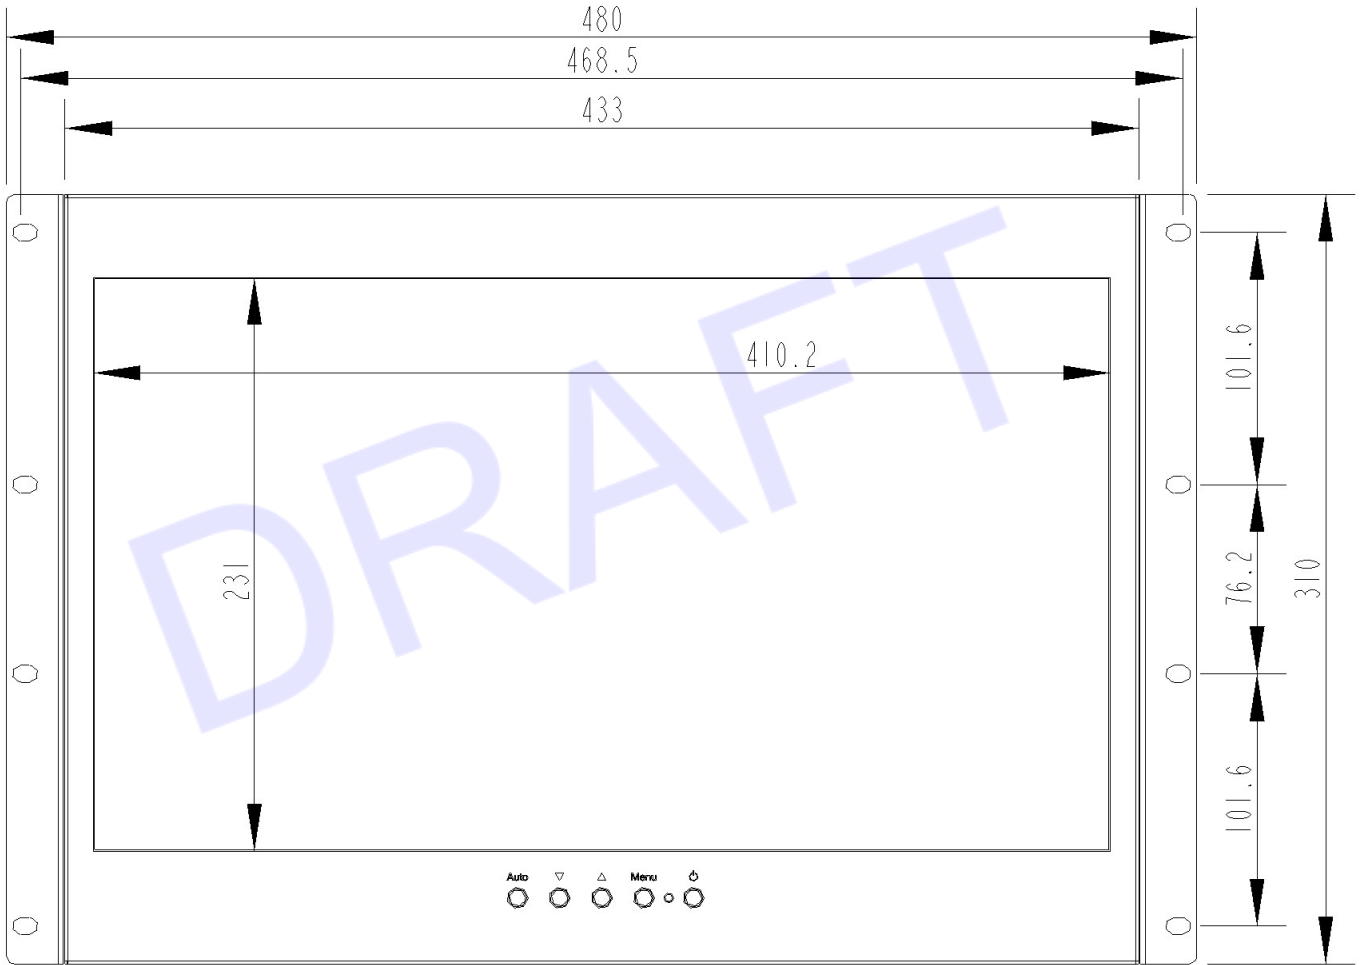

MECHANICAL DRAWINGS:

This is subject to change without Notice. Final Drawings Will be Provided for Approval after Order.

Drawing no.: NP-W719HD-110VDC-07182023-V1