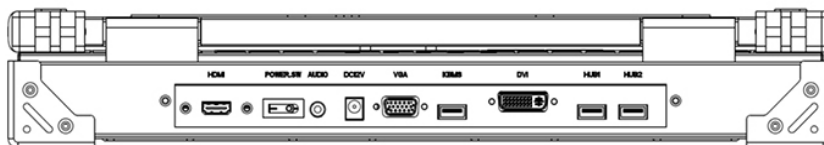

1U PORTABLE STYLE RACKMOUNT

1U 15.6" 1920 x 1080 LCD 250nits, All Aluminum Construction with bumper at the corner, portable style with VGA+DVI+HDMI, with USB keyboard/mouse

Model: AVPW1560e

FEATURES

- Rugged aluminum construction with rubber corner bumpers
- Portable, Folding, Light weight for easy handheld
- 15.6" widescreen LCD panel
- 1920 x 1080 support FHD with 1080p resolution
- HDMI + VGA + DVI video input
- Rear 2xUSB 2.0 Type A, Sharing USB peripheral device for computer (ex, flash disk, hard driver, KB/Mouse)
- 88-key keyboard with touch pad mouse

OPTIONS

- Display Port input
- 3G / HD / SD -SDI Broadcast grade input
- Touchscreen

SPECIFICATIONS

LCD	Size	15.6"
	Backlight	LED
	Resolution	1920*1080 Full HD (support resolution up to 1920x1200)
	Max.color	262K
	Luminance	220cd/m2
	View Angel (H/V)	140 /120
	Contrast Ratio	650: 1
Video Input	HDMI, DVI-D, VGA	
USB HUB	2x Rear USB 2.0 Type A for Peripheral USB Device	
Touch Screen	Yes, for option (Driver needed)	
KB/Mouse Emulation	USB	
Power	100-240V AC S0/60Hz External Power Adapter	
Environment	Operation temp: 0 to 50°C Storage temp: -20 to 60°C Humidity: 10%-90%, non-condensing Shock: 10G acceleration (11ms duration) Vibration: 17 to 500Hz 1G PTP	
Physical Dimensions / Net Weights	390 mm (W) x 320 mm (D) x 70 mm (H) / 4KG	
Packing Dimensions /Gross weights	580 mm (W) x 470 mm (D) x 58 mm (H) / 8KG	
Accessory		
Power Adapter x 1, 1.8 meter HDMI Cable, 1.8 meter DVI-D Cable, 1.8 meter VGA Cable, 1.8 meter USB Cable, 1.8 meter Audio Cable (one each)		