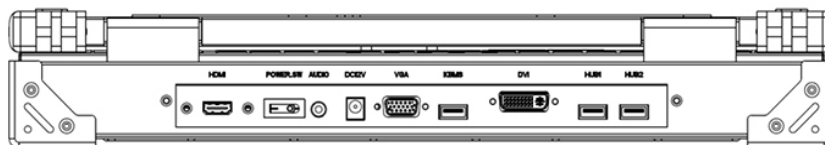

1U PORTABLE STYLE RACKMOUNT

1U 15.6" 1920 x 1080 LCD 1000nits, All Aluminum Construction with bumper at the corner, Portable Style with VGA+DVI+HDMI with USB keyboard/mouse

Model: AVPW1560HBe

FEATURES

- Rugged aluminum construction with rubber corner bumpers
- Portable, Folding, Light weight for easy handheld
- 15.6" widescreen LCD panel
- 1920 x 1080 support FHD with 1080p resolution
- high brightness panel - 1000 nits
- HDMI + VGA + DVI video input
- Rear 2xUSB 2.0 Type A, Sharing USB peripheral device for computer (ex, flash disk, hard driver, KB/Mouse)
- 88-key keyboard with touch pad mouse
- USB 2.0 Keyboard & Mouse
- Build in 2x 3 watts speakers

OPTIONS

- Display Port input
- 3G / HD / SD -SDI Broadcast grade input
- Touchscreen

SPECIFICATIONS

LCD	Size	15.6"
	Backlight	LED
	Resolution	1920*1080 Full HD (support resolution up to 1920x1200)
	Max.color	262K
	Luminance	1000cd/m2
	View Angel (H/V)	140 /120
	Contrast Ratio	650: 1
Video Input	HDMI, DVI-D, VGA	
USB HUB	2x Rear USB 2.0 Type A for Peripheral USB Device	
Touch Screen	Yes, for option (Driver needed)	
KB/Mouse Emulation	USB	
Power	100-240V AC S0/60Hz External Power Adapter	
Environment	Operation temp: 0 to 50°C Storage temp: -20 to 60°C Humidity: 10%-90%, non-condensing Shock: 10G acceleration (11ms duration) Vibration: 17 to 500Hz 1G PTP	
Physical Dimensions / Net Weights	390 mm (W) x 320 mm (D) x 70 mm (H) / 4KG	
Packing Dimensions /Gross weights	580 mm (W) x 470 mm (D) x 58 mm (H) / 8KG	
Accessory		
Power Adapter x 1, 1.8 meter HDMI Cable, 1.8 meter DVI-D Cable, 1.8 meter VGA Cable, 1.8 meter USB Cable, 1.8 meter Audio Cable (one each)		