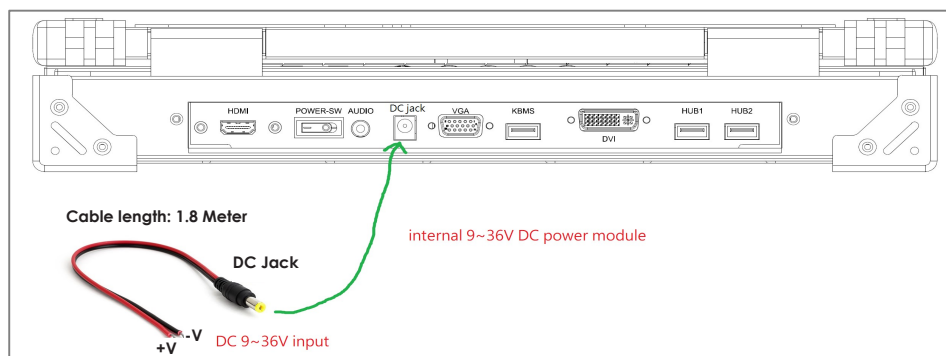

## FEATURES

- Rugged aluminum construction with rubber corner bumpers
- Portable, Folding, Light weight for easy handheld
- 15.6" widescreen LCD panel
- 1920 x 1080 support FHD with 1080p resolution
- high brightness panel - 1000 nits
- HDMI + VGA + DVI video input
- Rear 2xUSB 2.0 Type A, Sharing USB peripheral device for computer (ex, flash disk, hard driver, KB/Mouse)
- 88-key keyboard with touch pad mouse
- USB 2.0 Keyboard & Mouse
- Build in 2x 3 watts speakers

## OPTIONS

- Display Port input
- 3G / HD / SD -SDI Broadcast grade input
- Touchscreen

## SPECIFICATIONS

LCD	Size	15.6"
	Backlight	LED
	Resolution	1920*1080 Full HD (support resolution up to 1920x1200)
	Max.color	262K
	Luminance	1000cd/m2
	View Angel (H/V)	140 /120
	Contrast Ratio	650: 1
Video Input	HDMI, DVI-D, VGA	
USB HUB	2x Rear USB 2.0 Type A for Peripheral USB Device	
Touch Screen	Yes, for option (Driver needed)	
KB/Mouse Emulation	USB	
Power	Internal 9-36V DC Power module (include a cable 1.8m with V+ and V- terminal)	
Environment	Operation temp: 0 to 50°C Storage temp: -20 to 60°C Humidity: 10%-90%, non-condensing Shock: 10G acceleration ( 11ms duration) Vibration: 17 to 500Hz 1G PTP	
Physical Dimensions / Net Weights	390 mm (W) x 320 mm (D) x 70 mm (H) / 4KG	
Packing Dimensions /Gross weights	580 mm (W) x 470 mm (D) x 58 mm (H) / 8KG	

### Accessory

Power Adapter x 1, 1.8 meter HDMI Cable, 1.8 meter DVI-D Cable, 1.8 meter VGA Cable, 1.8 meter USB Cable, 1.8 meter Audio Cable (one each)

*\*Specifications subject to change without notice, not responsible for typographical errors.*