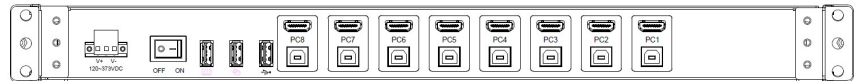

8 PORTS HDMI LCD CONSOLE DRAWERS

1U 17.3" Widescreen Full HD 1920 x 1080 LCD Console Drawer with 8-Ports HDMI USB KVM, 104 key notepad keyboard w/ touchpad, 250V DC power with terminal block + and -

Model: AVPW117e-8H-250VDC

(USB Port for device access)

HDMI LCD console drawers provide a variety of features that simplify to access servers to making system monitoring, troubleshooting and software upgrades. The self-locking rails when in the fully extended open position and the ultra convenient auto lock release when the LCD panel is closed, make for simple and hassle-free operation. Available with 17.3" Full HD A-Grade LCD panels, integrated 8 ports USB-HDMI KVM switch.

FEATURES

- 17.3" FHD 1920 x 1080 resolution
- Support USB-HDMI interface.
- 8 ports HDMI 2.0 input
- Front 1x USB, Rear 1x USB 2.0 Type A, Sharing USB peripheral Device for computer (ex, flash disk, hard driver, KB/Mouse).
- Additional two USB console port to add local KB/Mouse.
- Build in 2x 2 watts stereo speakers.
- Durable 104-key keyboard and touch pad.
- Quick and simple installation.
- Self-locking and auto release rails for ultra convenience.
- Port selection via push buttons or hotkey.