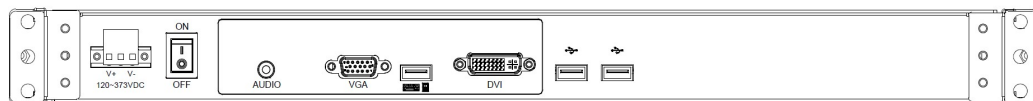

# Multi Input LCD Console Drawers

1U 17 LCD Console Drawer, DVI & VGA Port, Front 1xUSB, Rear 2xUSB 2.0 Type A, Sharing USB peripheral Device for computer (ex, flash disk, hard driver, KB/Mouse)

**Model: AVP117e-220DC-V1**

## FEATURES:

- 1U 17 inch LCD Console Drawer
- DVI & VGA Port
- Front 1xUSB, Rear 2xUSB 2.0 Type A, Sharing USB peripheral Device for computer (ex, flash disk, hard driver, KB/Mouse)
- 104-key keyboard with touch pad mouse.
- USB 2.0 Keyboard & Mouse
- Self-locking and auto release rails for ultra convenience.
- Build in 2x 2 watts speakers

## SPECIFICATIONS

Direct no. of Computers	1	
KVM Connectors	DVI-D, VGA, USB	
LCD	Size	17"
	Backlight	LED
	Resolution	1280 x 1024
	Max.color	16.7M
	Luminance	250cd/m2
	View Angel (H/V)	176 / 170
	Contrast Ratio	1000 : 1
USB HUB	1x Front , 2x Rear USB 2.0 Type A for peripheral USB devices	
Touch Screen	YES , for option ( Driver needed )	
KB/Mouse Emulation	USB 2.0	
Audio	1 x 3.5 mm audio jack	
Rack Depth	500mm to 1100mm ( rack cabinet front rails to rear rails )	
Power	120~373 VDC with terminal block	
Environment	Operation temp: 0 to 50°C	
	Storage temp: -20 to 60°C	
	Humidity: 10% - 90%, non-condensing	
	Shock: 10G acceleration ( 11ms duration) Vibration: 17 to 500Hz 1G PTP	
Physical Dimensions / Net Weights	448x42x580mm (WxHxD) / 14.5KG	
Packing Dimensions / Gross weights	720x170x790mm (WxHxD) / 19.5KG	
<b>Accessories</b>		
1.8 meter DVI-D Cable, 1.8 meter VGA Cable , 1.8 meter USB Cable , 1.8 meter Audio Cable (each one)		