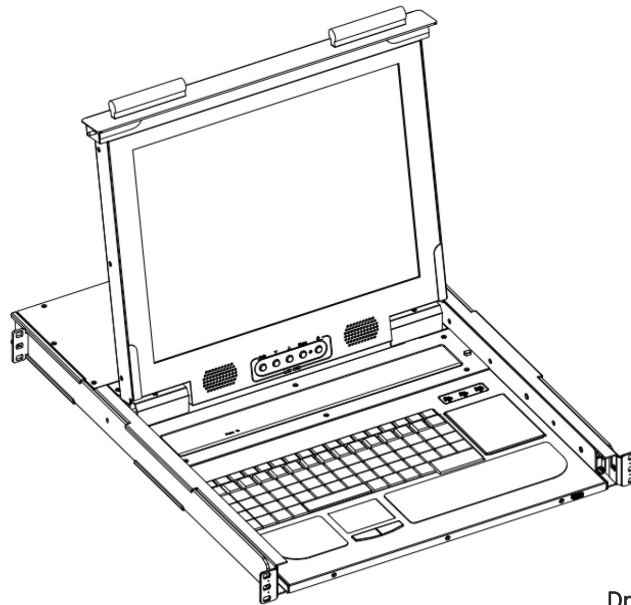

DRAWINGS

This is subject to change without Notice. Final Drawings Will be Provided for Approval after Order.

Drawing No.: AVP117e-220DC-V1-07012022-V1