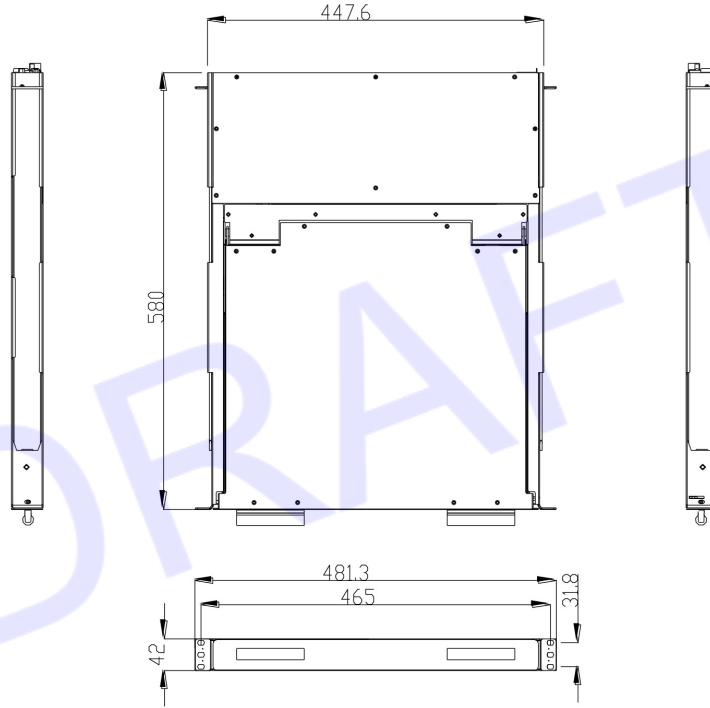

DRAWINGS

This is subject to change without Notice. Final Drawings Will be Provided for Approval after Order.

Drawing No.: AVP117e-220DC-V1-07012022-V1