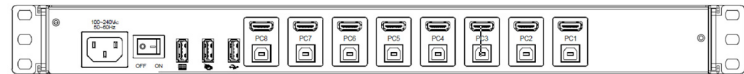

REAR of ASK2400HD-S8e-4K

SPECIFICATIONS

Direct no. of Computers		8
Maximum no. of Computers		8
LCD	Size	23.8 inch 4K display
	Backlight	LED
	Resolution	4K resolution 3840 x 2160
	Max.color	1.07 Billion colors
	Luminance	300 cd/m2
	View Angel (H/V)	178 / 178
	Contrast Ratio	1000 : 1
Port Selection		Push Button, Hotkey
USB Local console		Yes , USB x2 for KB/ Mouse
USB HUB		1x Front , 1xRear USB 2.0 Type A for Peripheral USB Device
KB/Mouse Emulation		USB
Rack Depth		600mm to 1200mm (rack cabinet front rails to rear rails)
Power		100-240V AC 50/60Hz via IEC Type power cord
Environment		Operation temp: 0 to 50°C Storage temp: -20 to 60°C Humidity: 10% - 90%, non-condensing Shock: 10G acceleration (11ms duration) Vibration: 17 to 500Hz 1G PTP
Physical Dimensions / Net Weights		448x44x790mm (WxHxD) / 19.5KG
Packing Dimensions / Gross weights		580x190x840mm / 23 KG
Accessory		
1.8meter IEC Type Power Cord		
Option Relate Item		
ASH-018	1.8meter HDMI Cable	ASU-018 1.8meter USB Cable

*Specifications subject to change without notice, not responsible for typographical errors.