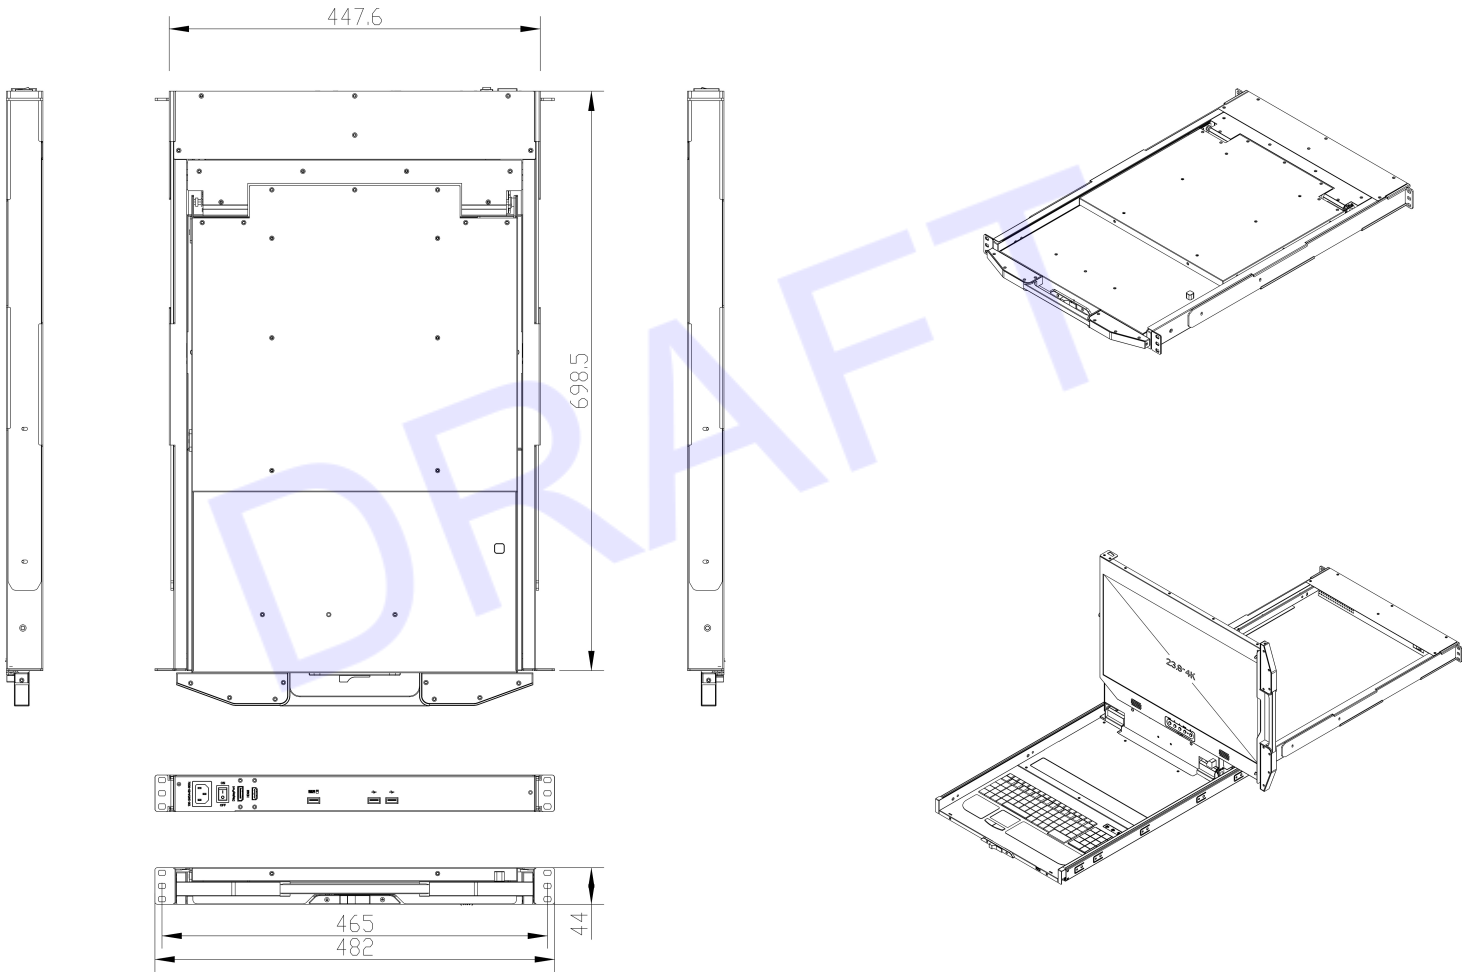

MECHANICAL DRAWINGS:

This is subject to change without Notice. Final Drawings Will be Provided for Approval after Order.

Drawing No.: ASK2400HB-4K-06222023-V1