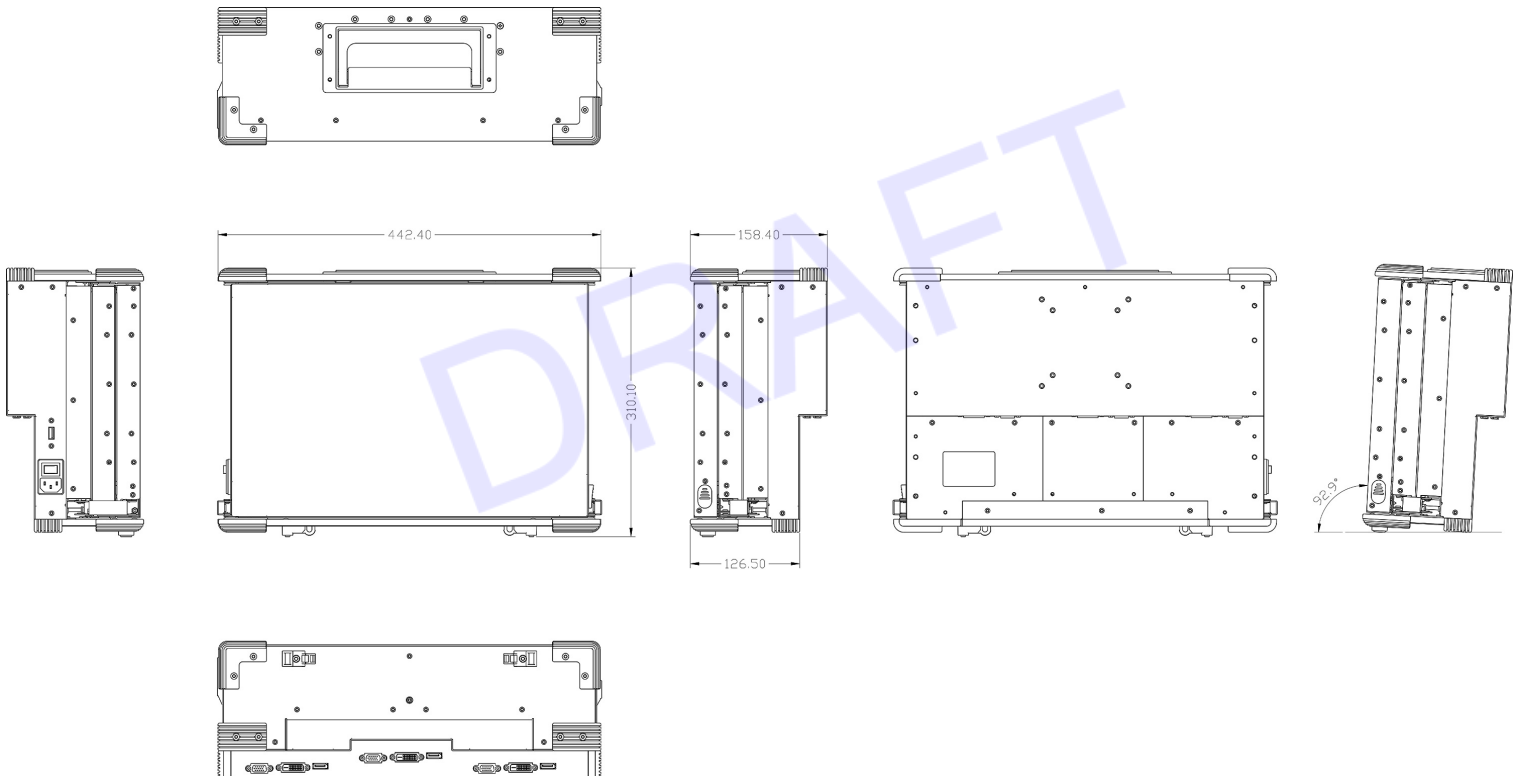

SPECIFICATIONS

Construction	Rugged Aluminum Construction with rubber corners	
Display	3x 17.3" LCD display, 1920x 1080 resolution Anti-reflection tempered strengthen glass	
VGA	3* AD conversion board support Display Port VGA and HDMI outputs for3 screens	
Connector	Each screen offers Display port, VGA and HDMI	
Power Supply	Built-in 60W, 90~264VAC power supply	
Dimension	444x 309x 170 mm (Wx Hx D)	
Weight	10 kgs	
Carrying Case	Padded carrying case with wheels	
Environmental Factors		
	Operating	Non-Operating
Temperature	0°C~50°C	-20°C~60°C
Relative Humidity	10%~90%	10%~95%
Approval	CE, FCC, RoHS	

**Specifications subject to change without notice, not responsible for typographical errors.*

6 Displays Aggregation Portable PC Console

**BPCW3D1730 x 1 (Bottom) and
BDPW3D1730 x 1 (Top)**

9 Displays Aggregation Portable PC Console

**BPCW3D1730 x 1 (Bottom) and
BDPW3D1730 x 2 (Middle and Top)**

MECHANICAL DRAWINGS

This is subject to change without Notice. Final Drawings Will be Provided for Approval after Order.

CLOSED VIEW

OPEN VIEW