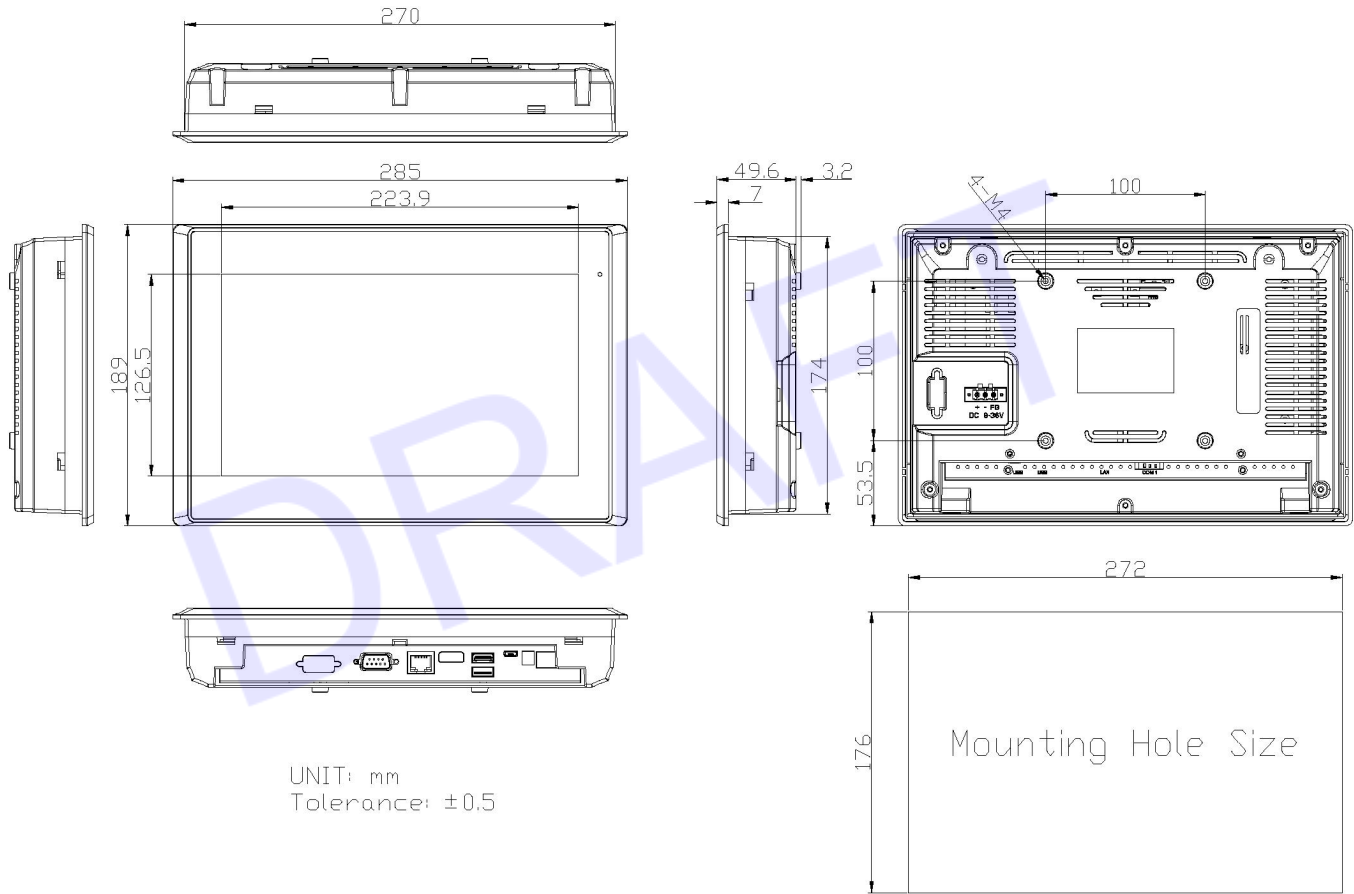

DIMENSION:

This is subject to change without Notice. Final Drawings Will be Provided for Approval after Order.

Drawing No.: APCW10A7-UL-P-V2-04042023-V1