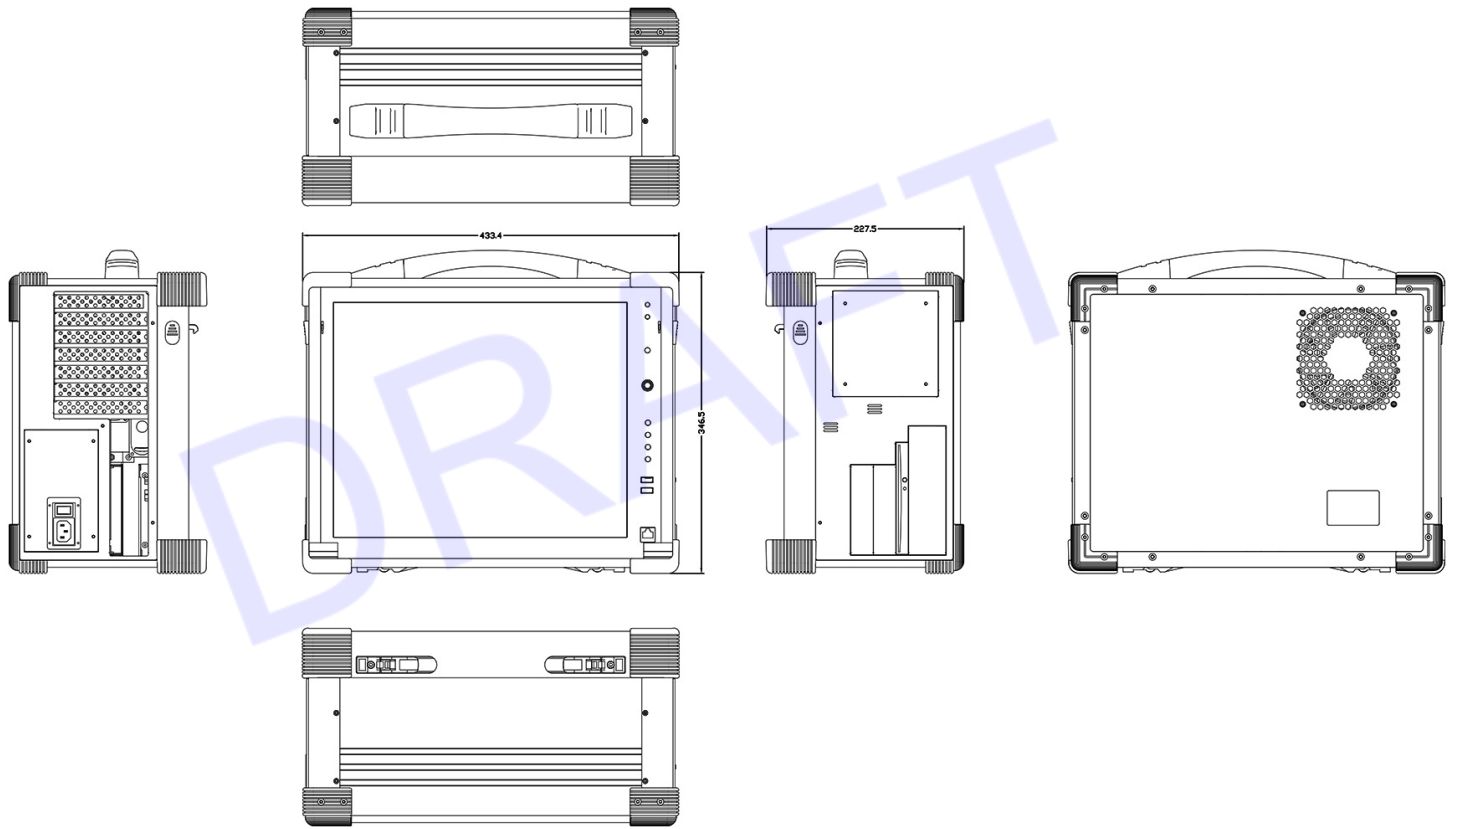

MULTI-SLOT PORTABLE CHASSIS

17.3" LCD Display, 1920x 1080 resolution, Anti-reflection tempered strengthen glass, 2x Intel Xeon Silver 4215R Processor 11M Cache, 3.20 GHz (4.0GHz Max Turbo)

Model: BPCW1730-DX110

FEATURES:

- Rugged Aluminum Construction with shock absorbing rubber corners
- 17.3" LCD display, 1920x 1080 resolution, Anti-reflection tempered strengthen glass
Option: 17.3", 3840x 2160 resolution
- Support ATX Motherboard with 7-slot
- Support SBC + backplane with 10-slot
- Industrial Keyboard multi-language with touchpad
- PS2 650W power supply, 100~240VAC
- Offer 2x 5.25", 1x 3.5", slim DVD-RW drive bay (Option: 1x 5.25", 2x 3.5", slim DVD-RW drive bay)
- Carrying case to manage portable PC with ease

SPECIFICATIONS:

Construction	Rugged Aluminum Construction with rubber corners	
Motherboard	X11 DPL-I DUAL XEON SCALABLE PROCESSORS, 8 DIMM, ATX MB. Intel® C621 Chipset	
CPU Processor	2x Intel Xeon Silver 4215R Processor 11M Cache, 3.20 GHz (4.0GHz Max Turbo)	
Slot	2x PCI-E 3.0 x16, 3x PCI-E 3.0 x8, 1x PCI-E 3.0 x4 (in x8 slot)	
Memory	128GB DDR4 Memory	
Display	17.3" LCD display, 1920x 1080 resolution Anti-reflection tempered strengthen glass Option: 17.3", 3840x 2160 resolution	
CPU Fan	Low Profile Heatsink and fan	
Drive bay	2x 5.25", 1x 3.5", 1x slim DVD-RW Option: 1x 5.25", 2x 3.5", 1x slim DVD-RW	
Video Card	NVIDIA GeForce GT 710 2GB DDR3 VGA/DVI/HDMI Low	
KB/MS	Multi-language industrial keyboard with touchpad	
Power Supply	PS2 650W, 100~240VAC, Auto switch	
Speaker	Built-in amplified 2x 3W speakers	
Dimension	434x 371.5x 230 mm (Wx Hx D)	
Weight	11 kgs	
Carrying Case	Padded carrying case with wheels	
Environmental Factors		
	Operating	Non-Operating
Temperature	0°C~50°C	-20°C~60°C
Relative Humidity	10%~90%	10%~95%
Approval	CE, FCC, RoHS	

LCD Bezel