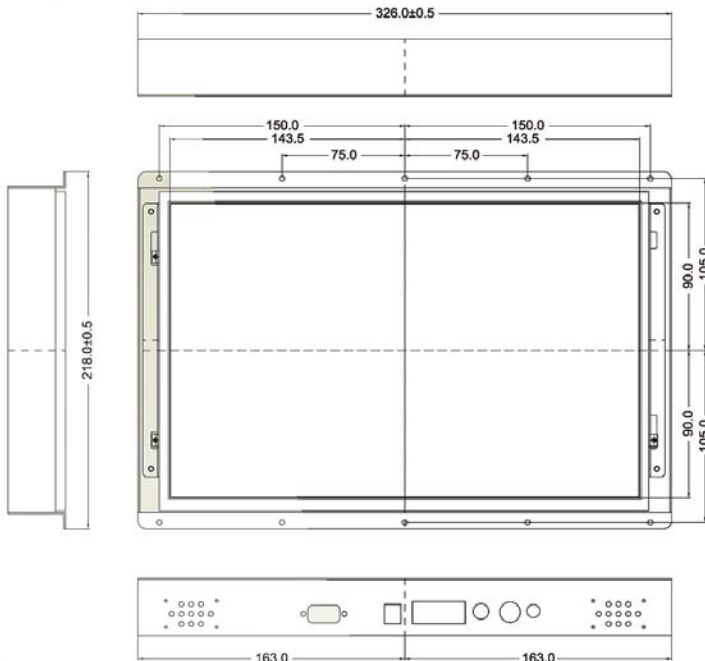

Open Frame LCD

Model: WOPW1330M2

Specifications

Model Name	WOPW1330M2
Viewable Size image	13.3"(16:10)
Active Display Area (mm)	286.08(H) x 178.8(V)
Pixel Pitch(mm)	0.2235mm x 0.2235mm
Number of Pixels	1280 x 800
Contrast Ratio	500:1(typ.)
Display Color	262,144(6bits/color)
Brightness(cd/m2)	400(typ.)
Viewing Angle(CR>=10)	-70~70(H); 60~60(V)
Synchronization Range (Horizontal / Vertical)	31.5~60.0KHz/60~75Hz
Recommended Resolution	1280x800@ 60Hz
Signal Connector	15 pin D-sub
Power Source	AC100~240V, Universal, 10%
Power Consumption	20W typical, normal operation
Power Management	VESA DPMS Compliant
Plug & Play	VESA DDC 1/2B
Optional Video Input	S-Video, Composite
Optional DVI Input	No
Optional Touch Screen	No

RoHS
COMPLIANT
2002/95/EC

Remarks: WOPW1330M2 = VGA input only
WOPW1330M2AV = VGA+Video Input

MECHANICAL DRAWING

UNIT:mm

* Note: this is a simplified drawing and some components are not marked in detail. Please contact our sales representative if you need further product information.