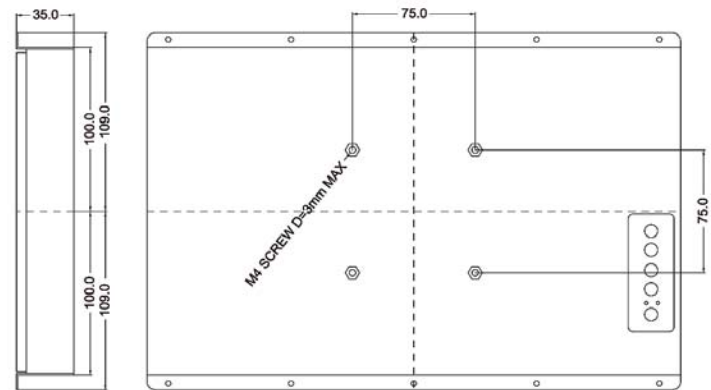

Open Frame LCD

Model: WOPW1330M2

Specifications

Model Name	WOPW1330M2
Viewable Size image	13.3"(16:10)
Active Display Area (mm)	286.08(H) x 178.8(V)
Pixel Pitch(mm)	0.2235mm x 0.2235mm
Number of Pixels	1280 x 800
Contrast Ratio	500:1(typ.)
Display Color	262,144(6bits/color)
Brightness(cd/m2)	400(typ.)
Viewing Angle(CR>=10)	-70~70(H); 60~60(V)
Synchronization Range (Horizontal / Vertical)	31.5~60.0KHz/60~75Hz
Recommended Resolution	1280x800@ 60Hz
Signal Connector	15 pin D-sub
Power Source	AC100~240V, Universal, 10%
Power Consumption	20W typical, normal operation
Power Management	VESA DPMS Compliant
Plug & Play	VESA DDC 1/2B
Optional Video Input	S-Video, Composite
Optional DVI Input	No
Optional Touch Screen	No

RoHS
COMPLIANT
2002/95/EC

Remarks: WOPW1330M2 = VGA input only
WOPW1330M2AV = VGA+Video Input

MECHANICAL DRAWING

UNIT:mm

* Note: this is a simplified drawing and some components are not marked in detail. Please contact our sales representative if you need further product information.