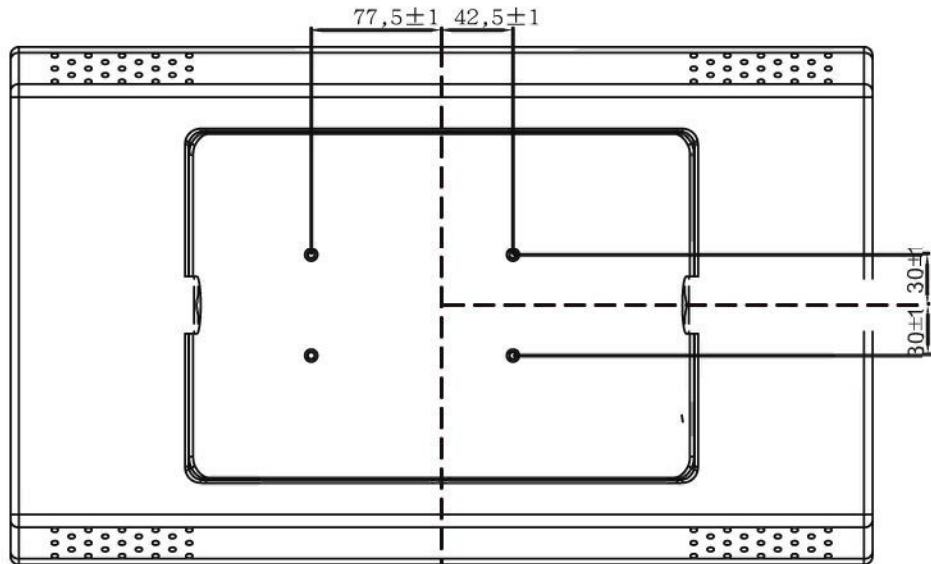

#### LCD Optical Spec:

• Active Display Area	: 476.64mm(H) x 268.11mm(V)
• Pixel Pitch	: 0.248(H)mm x 0.248mm
• Number of Pixels	: 1920 x 1080
• Contrast Ratio	: 3000:1(typ.)
• Display Color	: 16.7M(8bit/color)
• Brightness(cd/m <sup>2</sup> )	: 300
• View Angle(CR>=10)	: -85~85(H);-80~80(V)

#### Power Specifications:

• Power Consumption	: Approx:60W
• Power Input	: Terminal Block for 9~36V DC Input

i-Tech Company LLC

TOLL FREE: (888) 483-2418 • EMAIL: [info@iTechLCD.com](mailto:info@iTechLCD.com) • WEB: [www.iTechLCD.com](http://www.iTechLCD.com)

# Mechanical Drawing:

Back View

Side View

Front View