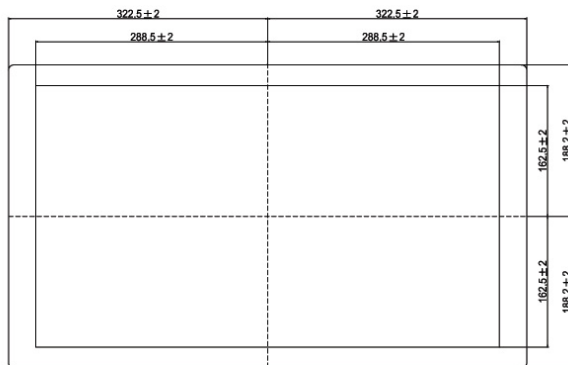

DRAWING

Available Options:

RS232 x 1
miniPCI for 802.11 b/g WLAN

*All Product specifications are subject to change without notice.
All copyrights and belong to their respective companies.