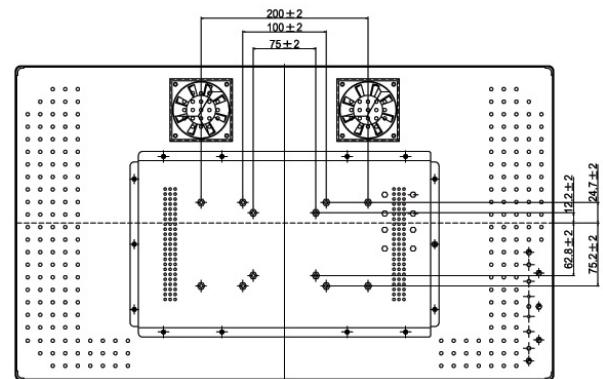

Available Options:

RS232 x 1
miniPCI for 802.11 b/g WLAN

*All Product specifications are subject to change without notice.
All copyrights and belong to their respective companies.