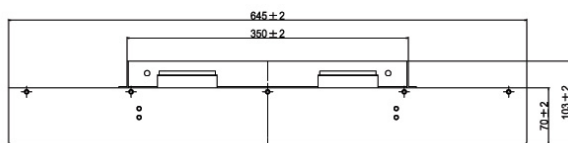

Available Options:

RS232 x 1
miniPCI for 802.11 b/g WLAN

*All Product specifications are subject to change without notice.
All copyrights and belong to their respective companies.