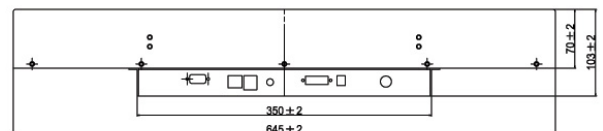

REAR VIEW

BOTTOM VIEW

DRAWING

Management Software Comparison

Software Comparison Table

Feature	GOLD
Group Management	✓
Program Scheduling	✓
Picture Rotation	✓
Ticker Transition Effect	✓
Playlist Preview	✓
Get Client / Group log	✓
Realtime Client Status	✓
Auto Media Update	✓
Auto Time Sync	✓
Client IP mode (Fixed / DHCP)	✓
Realtime RSS Feed	✓
Suggested No• of• players	max• 2000
Multiple Zones Display	max• 5 Zones
Background Pictuer Setting	✓
User-defined Layout	✓
User-defined Trigger Event	✓
Dynamic Pictures	N/A
Dynamic HTML	N/A
Synchronized Zones	N/A
Flash	N/A
PPT Slideshow	N/A