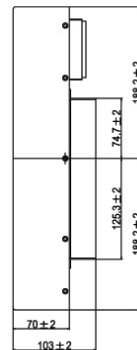

Available Options:

RS232 x 1
miniPCI for 802.11 b/g WLAN

*All Product specifications are subject to change without notice.
All copyrights and belong to their respective companies.