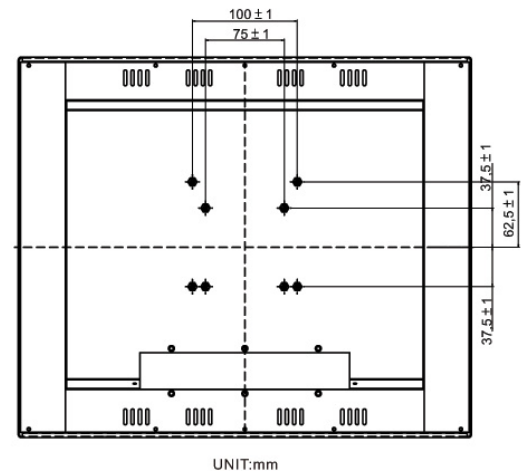

Smart Signage Display

19" Network Player Gold

Model: WCHNP1900M1G

HD

Features:

- DHCP mode network player
- Auto media update via Ethernet
- Strong group management
- Client billing log
- Real Time RSS Feed

LCD Optical Spec :

Active Display Area(mm)	376.32mm(H)X301.06mm(V)
Pixel Pitch(mm)	0.294mmx0.294mm
Number of Pixels	1280x1024
Contrast Ratio	800:1 (typ.)
Display Color	16.7M(6bits+FRC)
Brightness(cd/m2)	300 (typ.)
Viewing Angle(CR>=10)	-80~80(H); -80~80(V)

Input/Output(LCD Side):

Output	
Audio Output	2 x 2W speakers
Video Output	1 x DVI output to another monitor
Network connection	
Ethernet LAN	1 x RJ45-10/100/Mbps

Environment Considerations:

Operating Temperature	0 to 50°C
Humidity	5-85%@50°C

General / Content :

General	
Storage Media	CF(1GB Optional with bigger capacity) (Need to be Linux ext2 format)
Content Update	Ethernet/WLAN/USB flash drive
VESA Mounting	YES
Mechanical	Chassis
Content	
Video Format Support	MPEG1,MPEG2,MPEG4,WMV9,DAT,VOB, Divx,Xvid,H264
Graphic Forma Support	JPEG,BMP,PNG
Text Banner	Variable scrolling speed and position Support

Power Specifications:

Power Adapter	12V DC in
Power Consumption	Approx:35W
Power Source	AC100~240V, Universal, 10%

Available Options:

RS232 x 1
miniPCI for 802.11 b/g WLAN

*All Product specifications are subject to change without notice.
All copyrights and belong to their respective companies.

REAR VIEW