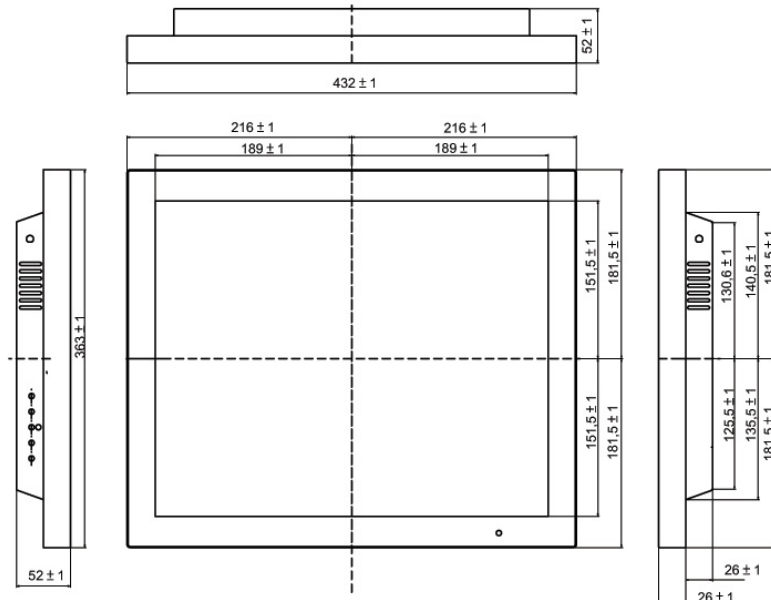

Available Options:

RS232 x 1
miniPCI for 802.11 b/g WLAN

*All Product specifications are subject to change without notice.
All copyrights and belong to their respective companies.

DRAWING