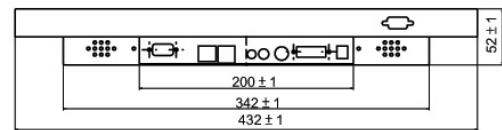

### Available Options:

RS232 x 1  
miniPCI for 802.11 b/g WLAN

\*All Product specifications are subject to change without notice.  
All copyrights and belong to their respective companies.

DRAWING

REAR VIEW