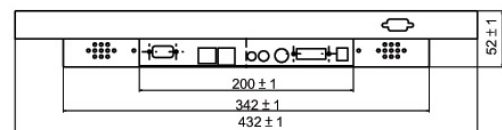

DRAWING

REAR VIEW

BOTTOM VIEW

Management Software Comparison

Software Comparison Table

Feature	GOLD
Group Management	✓
Program Scheduling	✓
Picture Rotation	✓
Ticker Transition Effect	✓
Playlist Preview	✓
Get Client / Group log	✓
Realtime Client Status	✓
Auto Media Update	✓
Auto Time Sync	✓
Client IP mode (Fixed / DHCP)	✓
Realtime RSS Feed	✓
Suggested No• of• players	max• 2000
Multiple Zones Display	max• 5 Zones
Background Pictuer Setting	✓
User-defined Layout	✓
User-defined Trigger Event	✓
Dynamic Pictures	N/A
Dynamic HTML	N/A
Synchronized Zones	N/A
Flash	N/A
PPT Slideshow	N/A