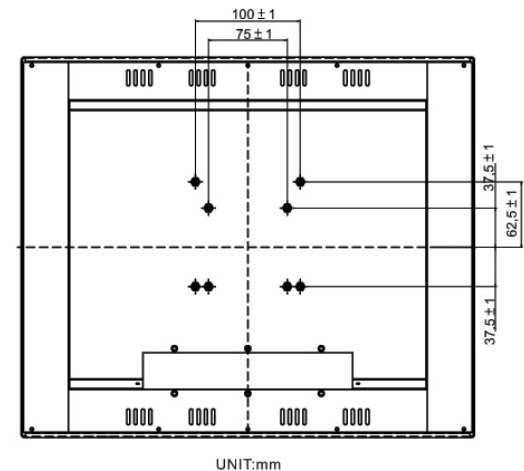

Smart Signage Display

19" Network Player Gold

Model: WCHNP1900M1G3

Features:

- DHCP mode network player
- Auto media update via Ethernet
- Strong group management
- Client billing log
- Real Time RSS Feed

LCD Optical Spec :

Active Display Area(mm)	376.32mm(H)X301.06mm(V)
Pixel Pitch(mm)	0.294mmx0.294mm
Number of Pixels	1280x1024
Contrast Ratio	800:1 (typ.)
Display Color	16.7M(6bits+FRC)
Brightness(cd/m2)	300 (typ.)
Viewing Angle(CR>=10)	-80~80(H); -80~80(V)

Input/Output(LCD Side):

Output	
Audio Output	2 x 2W speakers
Video Output	1 x DVI output to another monitor
Network connection	
Ethernet LAN	1 x RJ45-10/100/Mbps

Environment Considerations:

Operating Temperature	0 to 50°C
Humidity	5-85%@50°C

General / Content :

General	
Storage Media	CF(512MB Optional with bigger capacity) (Need to be Linux ext2 format)
Content Update	Ethernet/WLAN/USB flash drive
VESA Mounting	YES
Mechanical	Chassis
Content	
Video Format Support	MPEG1,MPEG2,MPEG4
Graphic Forma Support	JPEG,BMP
Text Banner	Variable scrolling speed and position Support

Power Specifications:

Power Adapter	12V DC in
Power Consumption	Approx:35W
Power Source	AC100~240V, Universal, 10%

Available Options:

RS232 x 1
miniPCI for 802.11 b/g WLAN

*All Product specifications are subject to change without notice.
All copyrights and belong to their respective companies.

REAR VIEW