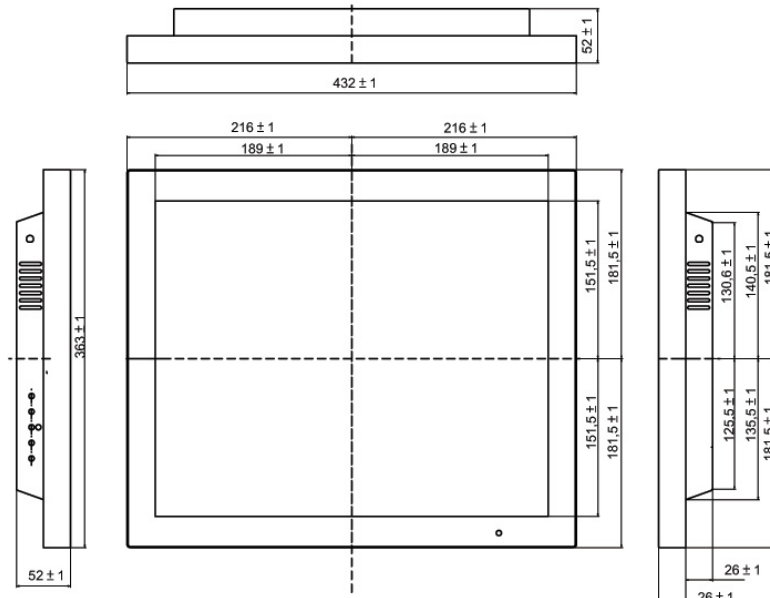

Available Options:

RS232 x 1
miniPCI for 802.11 b/g WLAN

*All Product specifications are subject to change without notice.
All copyrights and belong to their respective companies.

DRAWING