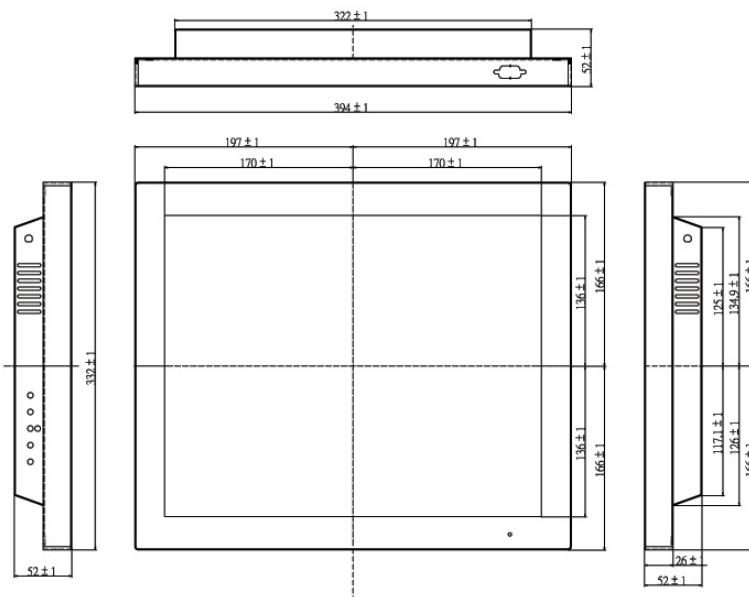

Smart Signage Display

17" Network Player Gold

Model: WCHNP1700M1G3

Features:

- DHCP mode network player
- Auto media update via Ethernet
- Strong group management
- Client billing log
- Real Time RSS Feed

LCD Optical Spec :

Active Display Area(mm)	337.92mm(H)X270.34mm(V)
Pixel Pitch(mm)	0.264mmx0.264mm
Number of Pixels	1280x1024
Contrast Ratio	800:1 (typ.)
Display Color	16.7M(6bits+FRC)
Brightness(cd/m2)	300 (typ.)
Viewing Angle(CR>=10)	-80~80(H); -80~80(V)

Input/Output(LCD Side):

Output	
Audio Output	2 x 2W speakers
Video Output	1 x DVI output to another monitor
Network connection	
Ethernet LAN	1 x RJ45-10/100/Mbps

Environment Considerations:

Operating Temperature	0 to 50°C
Humidity	5-85%@50°C

General / Content :

General	
Storage Media	CF(512MB Optional with bigger capacity) (Need to be Linux ext2 format)
Content Update	Ethernet/WLAN/USB flash drive
VESA Mounting	YES
Mechanical	Chassis
Content	
Video Format Support	MPEG1,MPEG2,MPEG4
Graphic Forma Support	JPEG,BMP
Text Banner	Variable scrolling speed and position Support

Power Specifications:

Power Adapter	12V DC in
Power Consumption	Approx:32W
Power Source	AC100~240V, Universal, 10%

Available Options:

RS232 x 1
miniPCI for 802.11 b/g WLAN

*All Product specifications are subject to change without notice.
All copyrights and belong to their respective companies.

DRAWING