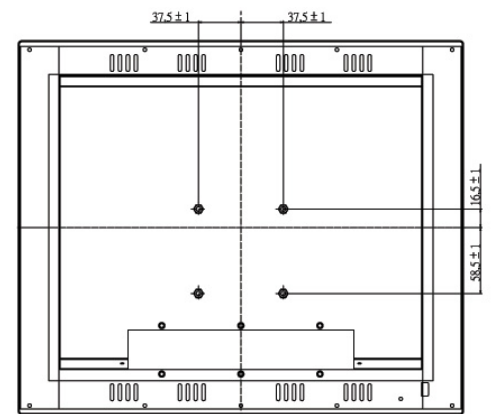

Smart Signage Display

17" Network Player Gold

Model: WCHNP1700M1G3

Features:

- DHCP mode network player
- Auto media update via Ethernet
- Strong group management
- Client billing log
- Real Time RSS Feed

LCD Optical Spec :

Active Display Area(mm)	337.92mm(H)X270.34mm(V)
Pixel Pitch(mm)	0.264mmx0.264mm
Number of Pixels	1280x1024
Contrast Ratio	800:1 (typ.)
Display Color	16.7M(6bits+FRC)
Brightness(cd/m2)	300 (typ.)
Viewing Angle(CR>=10)	-80~80(H); -80~80(V)

Input/Output(LCD Side):

Output	
Audio Output	2 x 2W speakers
Video Output	1 x DVI output to another monitor
Network connection	
Ethernet LAN	1 x RJ45-10/100/Mbps

Environment Considerations:

Operating Temperature	0 to 50°C
Humidity	5-85%@50°C

General / Content :

General	
Storage Media	CF(512MB Optional with bigger capacity) (Need to be Linux ext2 format)
Content Update	Ethernet/WLAN/USB flash drive
VESA Mounting	YES
Mechanical	Chassis
Content	
Video Format Support	MPEG1,MPEG2,MPEG4
Graphic Forma Support	JPEG,BMP
Text Banner	Variable scrolling speed and position Support

Power Specifications:

Power Adapter	12V DC in
Power Consumption	Approx:32W
Power Source	AC100~240V, Universal, 10%

Available Options:

RS232 x 1
miniPCI for 802.11 b/g WLAN

*All Product specifications are subject to change without notice.
All copyrights and belong to their respective companies.

REAR VIEW