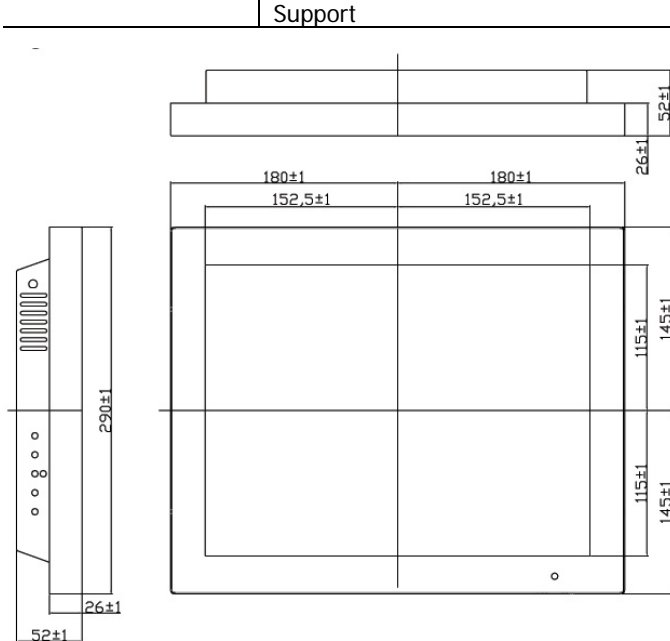

Smart Signage Display

15" Network Player Gold

Model: WCHNP1500C3G3

Features:

- DHCP mode network player
- Auto media update via Ethernet
- Strong group management
- Client billing log
- Real Time RSS Feed

LCD Optical Spec :

Active Display Area(mm)	304.1mm(H)X228.1mm(V)
Pixel Pitch(mm)	0.297mmx0.297mm
Number of Pixels	1024x768
Contrast Ratio	500:1 (typ.)
Display Color	16.2M(6bits+FRC)
Brightness(cd/m2)	250 (typ.)
Viewing Angle(CR>=10)	-70~70(H);-60~60(V)

Input/Output(LCD Side):

Output	
Audio Output	2 x 2W speakers
Video Output	1 x DVI output to another monitor
Network connection	
Ethernet LAN	1 x RJ45-10/100/Mbps

Environment Considerations:

Operating Temperature	0 to 50°C
Humidity	5-85%@50°C

General / Content :

General	
Storage Media	CF(512MB Optional with bigger capacity) (Need to be Linux ext2 format)
Content Update	Ethernet/WLAN/USB flash drive
VESA Mounting	YES
Mechanical	Chassis
Content	
Video Format Support	MPEG1,MPEG2,MPEG4
Graphic Forma Support	JPEG,BMP
Text Banner	Variable scrolling speed and position Support

Power Specifications:

Power Adapter	12V DC in
Power Consumption	Approx:25W
Power Source	AC100~240V, Universal, 10%

Available Options:

RS232 x 1
miniPCI for 802.11 b/g WLAN

*All Product specifications are subject to change without notice.
All copyrights and belong to their respective companies.

DRAWING