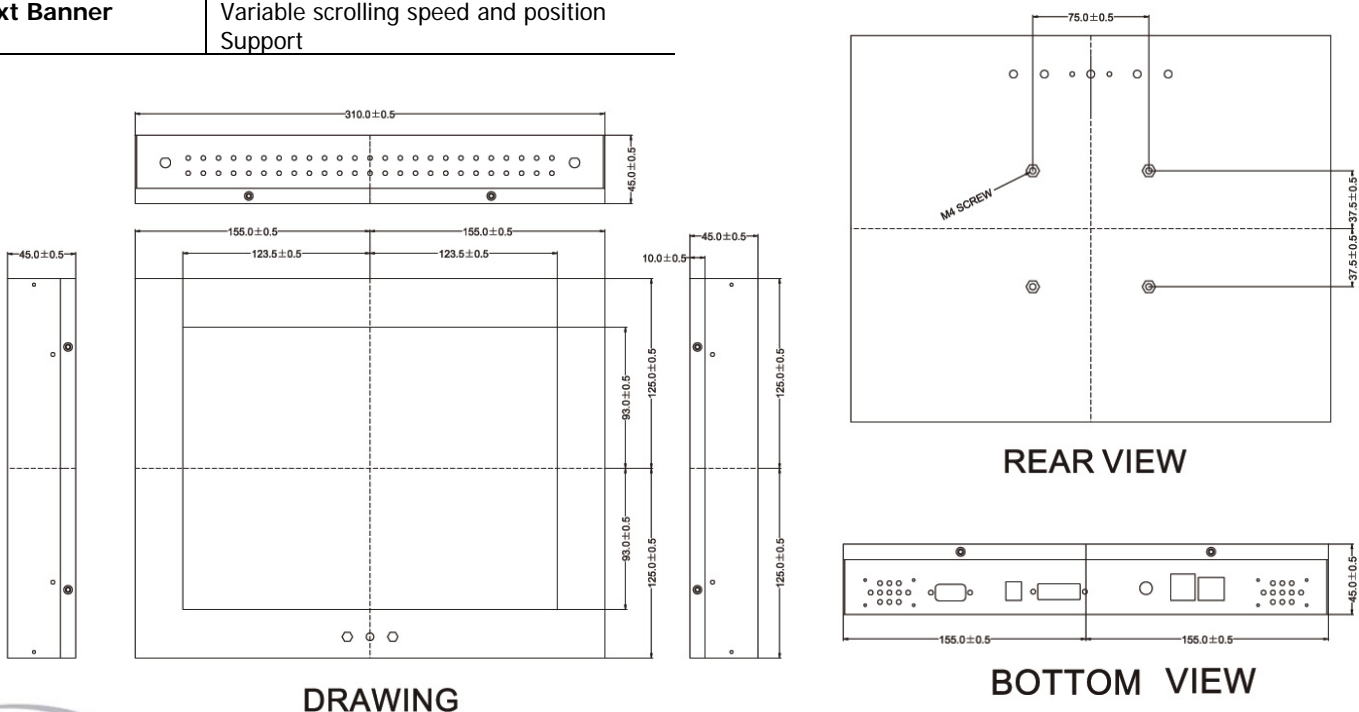

Available Options:

RS232 x 1
miniPCI for 802.11 b/g WLAN

*All Product specifications are subject to change without notice.
All copyrights and belong to their respective companies.