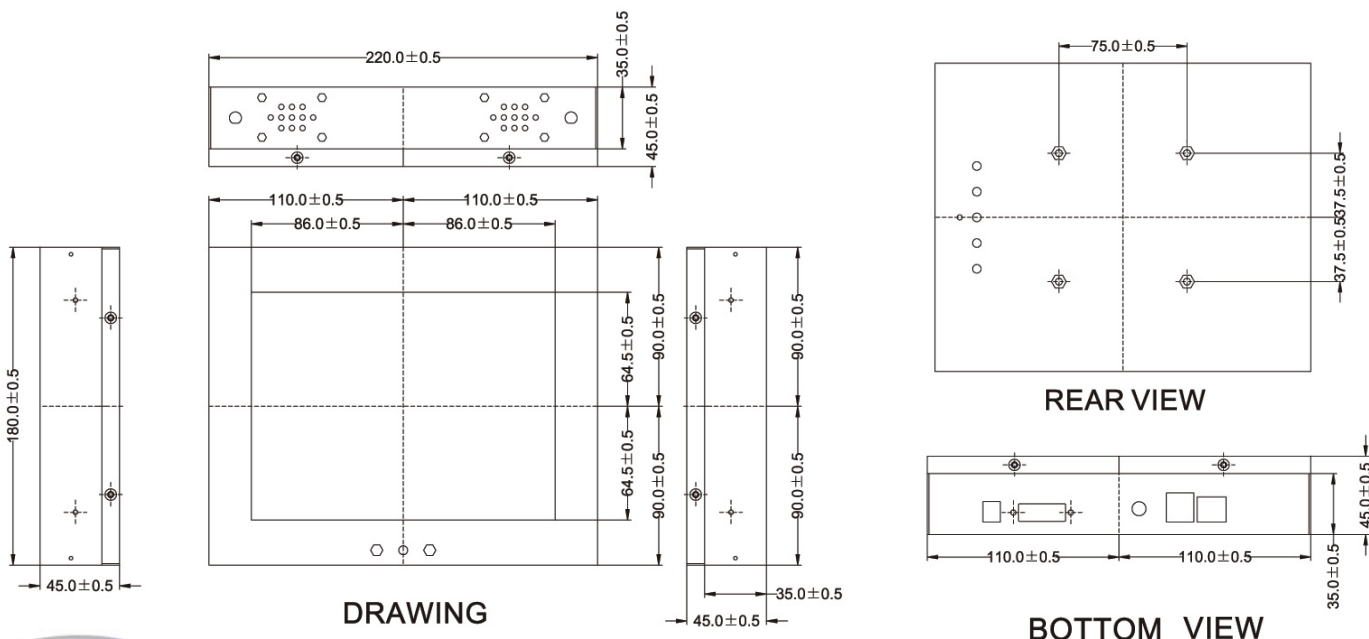

Available Options:

RS232 x 1
miniPCI for 802.11 b/g WLAN

*All Product specifications are subject to change without notice.
All copyrights and belong to their respective companies.