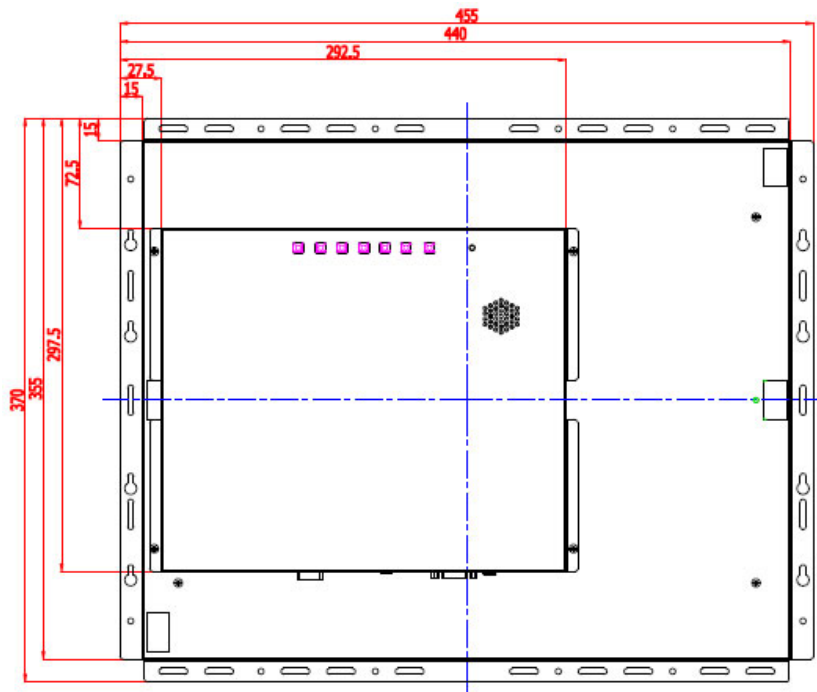

Model: TOP1700

Accessories

- *VGA Cable
- *DVI Cable
- *RCA Cable
- *Universal / Auto-Sensing, 90 to 260V AC
- *Touch Panel Driver CD
- *User Manual

Drawings