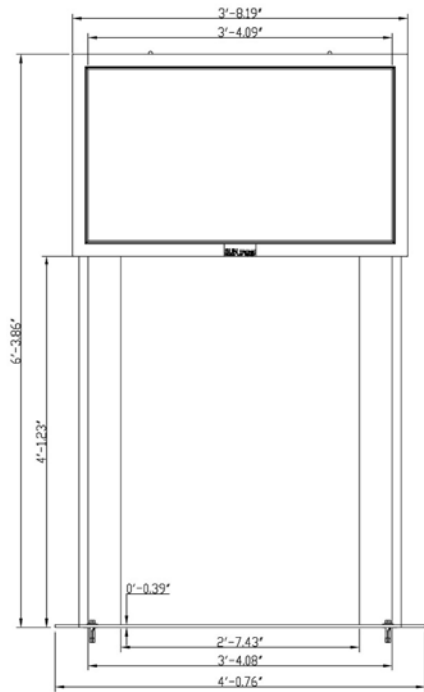

Technical Specifications

Active area size (W x H)	: 46" (1018.353 x 572.544 mm)
Pixel pitch (mm)	: 0.2485(H) x 0.7455(V)
Panel resolution (pixels)	: 1366 x 768
Luminance of white (Brightness)	: 1500 nits (Typ) (Optional 3000nits)
Contrast ratio	: 3000:1
Response time (gtg)	: 8 ms (Typ)
Colour Range	: 16.7 Million colours (max)
Viewing angle	: 89/89/89/89
Video inputs	: VGA; HDMI; S-Video
Auto Brightness Control	: Yes (Optional)
Front glass type	: Strengthen 6mm AR glass
IP Class	: IP65
Operating temperature range	: -40 to + 95F (Direct Sunlight) /122F (Under Shaded Area)
Storage Temperature	: 0 to 50C
CCFL Life Time	: 60K hrs (min)
Input voltage	: 110V
Weight	: Approx: 455 lbs
External dimensions (W x H x D)	: 1056 x 610 x 249 mm Notes: to guarantee a proper functionality, 10cm of clearance must be kept around the display (41.6" W x 24" H x 9.81"D)
Portrait version	: Please contact us for details
Availables Accessoires	: IR Remote Control and VGA cable (included)and Ethernet Cable (not included)
Options	: Custom Embedded PCs (please call for enquiries)
Customization	: Please contact us for available options

Photos

Front View

ISO Front View

Side View

Back View

Mechanical Drawings

MARK/DVTY	ECD NO.	DESCRIPTION	ZONE	EDITED DATE	APPD DATE	REV
APPROVALS	BY	DATE				
DRAWN						
DESIGNED						
EDITED						
MFG						
CHECKED						
APPROVED						
THIS DRAWING AND DESIGN ARE THE PROPERTY OF SUNTRONIC. ALL RIGHTS ARE RESERVED BY THE COMPANY THAT THESE ARE NOT TO BE REPRODUCED OR COPIED, IN WHOLE OR IN PART, OR USED FOR ANY PURPOSES OTHER THAN TO THE BUSINESS OF SUNTRONIC, INC. UNLESS OTHERWISE SPECIFIED TOLERANCES ARE FOLLOWS: DIM. FINISHES TO BE: 1/8" - DECIMALS TO .015" ALL DIMENSIONS ARE IN INCHES UNLESS OTHERWISE SPECIFIED. DO NOT SCALE DRAWING.			PROJECT: SUNTRONIC Outdoor LCD Signage 10000-0000-0000 100.000.000.000	REVISIONS: SL4600 Stand 0000-0000-0000	REV: 00 APPD: 00 SCALE: 1/4" = 1'-0"	SHEET: 1 OF 1 NR