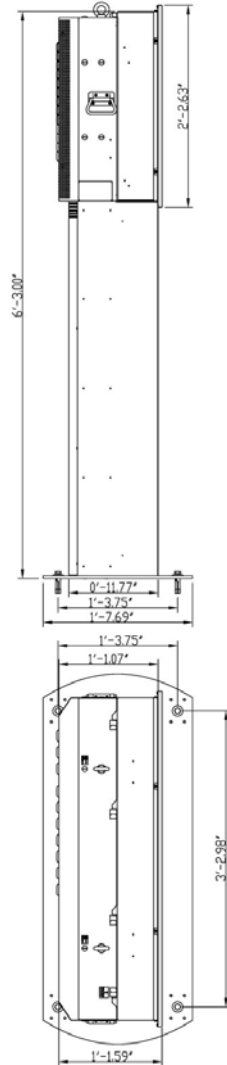

Technical Specifications

Active area size (W x H)	: 46" (1018.353 x 572.544 mm)
Pixel pitch (mm)	: 0.2485(H) x 0.7455(V)
Panel resolution (pixels)	: 1366 x 768
Luminance of white (Brightness)	: 1500 nits (Typ) (Optional 3000nits)
Contrast ratio	: 3000:1
Response time (gtg)	: 8 ms (Typ)
Colour Range	: 16.7 Million colours (max)
Viewing angle	: 89/89/89/89
Video inputs	: VGA; HDMI; S-Video
Auto Brightness Control	: Yes (Optional)
Front glass type	: Strengthen 6mm AR glass
IP Class	: IP65
Operating temperature range	: -40 to + 95F (Direct Sunlight) /122F (Under Shaded Area)
Storage Temperature	: 0 to 50C
CCFL Life Time	: 60K hrs (min)
Input voltage	: 110V
Weight	: Approx: 455 lbs
External dimensions (W x H x D)	: 1056 x 610 x 249 mm Notes: to guarantee a proper functionality, 10cm of clearance must be kept around the display (41.6" W x 24" H x 9.81"D)
Portrait version	: Please contact us for details
Availables Accessoires	: IR Remote Control and VGA cable (included)and Ethernet Cable (not included)
Options	: Custom Embedded PCs (please call for enquiries)
Customization	: Please contact us for available options

Photos

Front View

ISO Front View

Side View

Back View

Mechanical Drawings

MARK/DVTY	ECD NO.	DESCRIPTION	ZONE	EDITED DATE	APPD DATE	REV
APPROVALS	BY	DATE				
DRAWN						
DESIGNED						
EDITED						
MFG						
CHECKED						
APPROVED						
THIS DRAWING AND DESIGN ARE THE PROPERTY OF SUNTRONIC. ALL RIGHTS ARE RESERVED BY THE COMPANY THAT THESE ARE NOT TO BE REPRODUCED OR COPIED, IN WHOLE OR IN PART, OR USED FOR ANY PURPOSES OTHER THAN TO THE BUSINESS OF SUNTRONIC, INC. UNLESS OTHERWISE SPECIFIED TOLERANCES ARE FOLLOWS: DIM. FINISHES TO BE: 1/8" - DECIMALS TO .015" ALL DIMENSIONS ARE IN INCHES UNLESS OTHERWISE SPECIFIED. DO NOT SCALE DRAWING.			PROJECT: SUNTRONIC Outdoor LCD Signage 10000-0000-0000 100.000.000.000	REVISIONS: SL4600 Stand 0000-0000-0000	REV: 00 APPD: 00 SCALE: 1/4" = 1'-0"	SHEET: 1 OF 1 NR