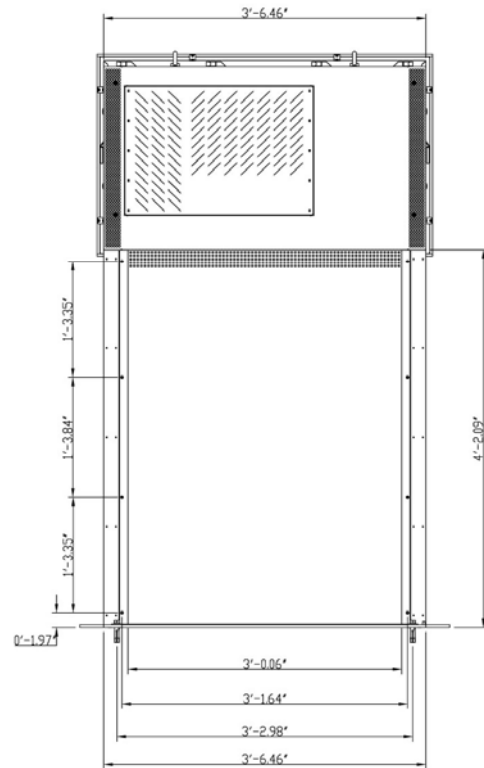

Technical Specifications

Active area size (W x H)	: 46" (1018.353 x 572.544 mm)
Pixel pitch (mm)	: 0.2485(H) x 0.7455(V)
Panel resolution (pixels)	: 1366 x 768
Luminance of white (Brightness)	: 1500 nits (Typ) (Optional 3000nits)
Contrast ratio	: 3000:1
Response time (gtg)	: 8 ms (Typ)
Colour Range	: 16.7 Million colours (max)
Viewing angle	: 89/89/89/89
Video inputs	: VGA; HDMI; S-Video
Auto Brightness Control	: Yes (Optional)
Front glass type	: Strengthen 6mm AR glass
IP Class	: IP65
Operating temperature range	: -40 to + 95F (Direct Sunlight) /122F (Under Shaded Area)
Storage Temperature	: 0 to 50C
CCFL Life Time	: 60K hrs (min)
Input voltage	: 110V
Weight	: Approx: 455 lbs
External dimensions (W x H x D)	: 1056 x 610 x 249 mm Notes: to guarantee a proper functionality, 10cm of clearance must be kept around the display (41.6" W x 24" H x 9.81"D)
Portrait version	: Please contact us for details
Availables Accessoires	: IR Remote Control and VGA cable (included)and Ethernet Cable (not included)
Options	: Custom Embedded PCs (please call for enquiries)
Customization	: Please contact us for available options

Photos

Front View

ISO Front View

Side View

Back View

Mechanical Drawings

MARK/DVTY	ECD NO.	DESCRIPTION	ZONE	EDITED DATE	APPD DATE	REV
APPROVALS	BY	DATE				
DRAWN						
DESIGNED						
EDITED						
MFG						
CHECKED						
APPROVED						
THIS DRAWING AND DESIGN ARE THE PROPERTY OF SUNTRONIC. ALL RIGHTS ARE RESERVED BY THE COMPANY THAT THESE ARE NOT TO BE REPRODUCED OR COPIED, IN WHOLE OR IN PART, OR USED FOR ANY PURPOSES OTHER THAN TO THE BUSINESS OF SUNTRONIC, INC. UNLESS OTHERWISE SPECIFIED TOLERANCES ARE FOLLOWS: DIM. FINISHES TO BE: 1/8" - DECIMALS TO .015" ALL DIMENSIONS ARE IN INCHES UNLESS OTHERWISE SPECIFIED. DO NOT SCALE DRAWING.			PROJECT: SUNTRONIC Outdoor LCD Signage 10000-0000-0000 100.000.000.000	REVISIONS: SL4600 Stand 0000-0000-0000	REV: 00 APPD: 00 SCALE: 1/4" = 1'-0"	SHEET: 1 OF 1 NR