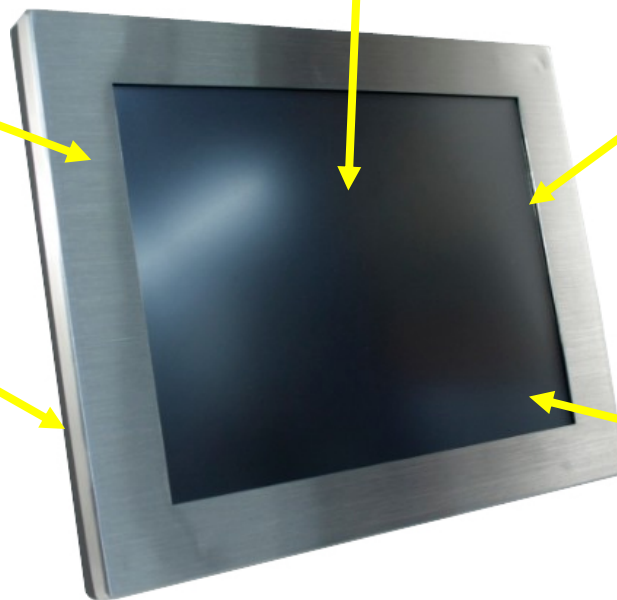

Fanless Front Stainless PANEL PC

12" Intel ATOM Fanless PANEL PC

True Fanless ATOM-N270 Panel PC
IP65 in Front & Side Frame
Compact and SLIM design
Built-in Speaker

Model: PNPC1210AT

FEATURES:

■ IP65 in Front & Side Frame

■ True Fanless Design

■ Ultra Slim Design

True Fanless ATOM Panel PC: Fanless, lower power consumption all in on PC with stainless steel Front bezel.

Stainless Steel Front Bezel:
Reduced dirt adhesion for easier cleaning and maintenance

Built in Speakers at the side

IP65/NEMA4:
Front Water and dust proof. Totally protected against dust, Protected against low pressure jets if water from all directions, limited ingress permitted

5 Wire Resistive Touch:
long life. Its durability and reliability are the features which make it enable to incorporate in heavy industry machinery, commercial markets and electronic equipment

<i>Display</i>	
Size	12" 1024x768
Contrast Ratio	400:1
Brightness	250cd/m2

<i>Mechanical</i>	
Touch	Default Taiwan 5wire resistive touch
Device	default 160GB 2.5" SATA HOD
Power Supply	ADAPTER 12V/7A 84W (S-JACK-4) (RoHS)
Bezel	Stainless
Dimension	326 x 76.05 x 252 mm (W x D x H)
Operating Temp	0°-40°C (Fanless)
Relative Humidity	10%-90%@50°C. non-condensing
Vibration	5-17.01" double amplitude displacement. 17-640HZ.1 5G acceleration perk to perk
Shock	10-25Hz(X.Y.Z direction 2G.30 minutes)
Features	IP65 in front & side frame