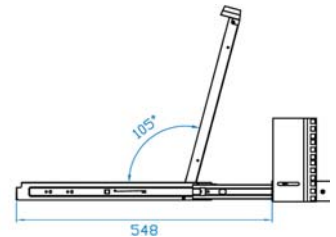

### Diagram Unit : mm

\*With Touchscreen option, the height of NVP117 / NVP119 will be changed from 1U to 1.5U

**Dimensions**

Model	Product Dimension (W x D x H)	Packing Dimension (W x D x H)	Net Weight	Gross Weight
NVP115/117	442 x 650 x 44 mm 17.4 x 25.6 x 1.73 inch	589 x 856 x 168 mm 23.2 x 33.7 x 6.6 inch	15 kg / 33 lbs	21 kg / 46 lbs
NVP119	442 x 650 x 44 mm 17.4 x 25.6 x 1.73 inch	589 x 856 x 168 mm 23.2 x 33.7 x 6.6 inch	17 kg / 37 lbs	23 kg / 51 lbs