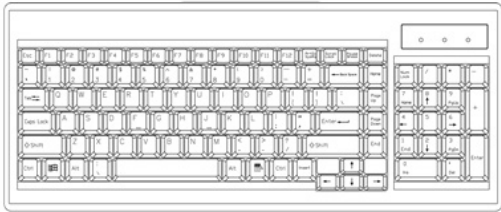

### Diagram Unit : mm

\*With Touchscreen option, the height of NVP117 / NVP119 will be changed from 1U to 1.5U

**Dimensions**

Model	Product Dimension (W x D x H)	Packing Dimension (W x D x H)	Net Weight	Gross Weight
NVP115/117	442 x 650 x 44 mm 17.4 x 25.6 x 1.73 inch	589 x 856 x 168 mm 23.2 x 33.7 x 6.6 inch	15 kg / 33 lbs	21 kg / 46 lbs
NVP119	442 x 650 x 44 mm 17.4 x 25.6 x 1.73 inch	589 x 856 x 168 mm 23.2 x 33.7 x 6.6 inch	17 kg / 37 lbs	23 kg / 51 lbs

**Keyboard Selection** Supporting layouts  
 e keyboard integrated with touchpad

  
 b keyboard integrated with trackball

 United States

 United States