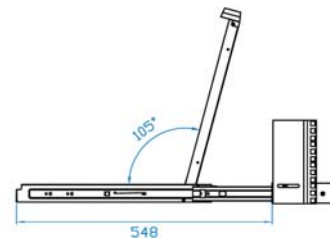

### Diagram Unit : mm

\*With Touchscreen option, the height of NVP117 / NVP119 will be changed from 1U to 1.5U

**Dimensions**

Model	Product Dimension (W x D x H)	Packing Dimension (W x D x H)	Net Weight	Gross Weight
NVP115/117	442 x 650 x 44 mm 17.4 x 25.6 x 1.73 inch	589 x 856 x 168 mm 23.2 x 33.7 x 6.6 inch	15 kg / 33 lbs	21 kg / 46 lbs
NVP119	442 x 650 x 44 mm 17.4 x 25.6 x 1.73 inch	589 x 856 x 168 mm 23.2 x 33.7 x 6.6 inch	17 kg / 37 lbs	23 kg / 51 lbs