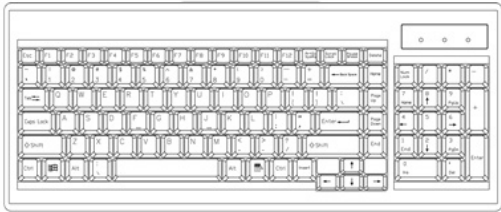

### Diagram Unit : mm

\*With Touchscreen option, the height of NVP117 / NVP119 will be changed from 1U to 1.5U

**Dimensions**

Model	Product Dimension (W x D x H)	Packing Dimension (W x D x H)	Net Weight	Gross Weight
NVP115/117	442 x 650 x 44 mm 17.4 x 25.6 x 1.73 inch	589 x 856 x 168 mm 23.2 x 33.7 x 6.6 inch	15 kg / 33 lbs	21 kg / 46 lbs
NVP119	442 x 650 x 44 mm 17.4 x 25.6 x 1.73 inch	589 x 856 x 168 mm 23.2 x 33.7 x 6.6 inch	17 kg / 37 lbs	23 kg / 51 lbs

**Keyboard Selection** Supporting layouts  
**e** keyboard integrated with touchpad

  
**b** keyboard integrated with trackball

 United States

 United States