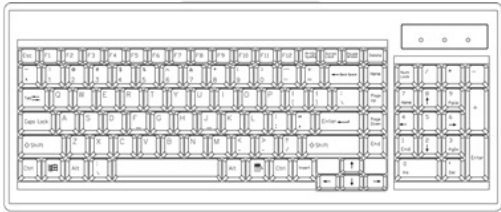

BNC + S-Video

DC Power

DVI-D

Audio

Diagram Unit : mm

*With Touchscreen option, the height of NVP117 / NVP119 will be changed from 1U to 1.5U

Dimensions

Model	Product Dimension (W x D x H)	Packing Dimension (W x D x H)	Net Weight	Gross Weight
NVP115/117	442 x 650 x 44 mm 17.4 x 25.6 x 1.73 inch	589 x 856 x 168 mm 23.2 x 33.7 x 6.6 inch	15 kg / 33 lbs	21 kg / 46 lbs
NVP119	442 x 650 x 44 mm 17.4 x 25.6 x 1.73 inch	589 x 856 x 168 mm 23.2 x 33.7 x 6.6 inch	17 kg / 37 lbs	23 kg / 51 lbs

Keyboard Selection Supporting layouts
e keyboard integrated with touchpad

 b keyboard integrated with trackball

 United States

 United States