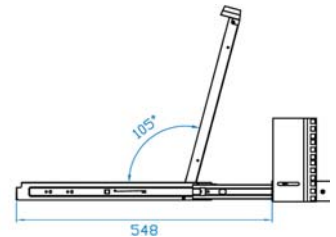

BNC + S-Video

DC Power

DVI-D

Audio

Diagram Unit : mm

*With Touchscreen option, the height of NVP117 / NVP119 will be changed from 1U to 1.5U

Dimensions

Model	Product Dimension (W x D x H)	Packing Dimension (W x D x H)	Net Weight	Gross Weight
NVP115/117	442 x 650 x 44 mm 17.4 x 25.6 x 1.73 inch	589 x 856 x 168 mm 23.2 x 33.7 x 6.6 inch	15 kg / 33 lbs	21 kg / 46 lbs
NVP119	442 x 650 x 44 mm 17.4 x 25.6 x 1.73 inch	589 x 856 x 168 mm 23.2 x 33.7 x 6.6 inch	17 kg / 37 lbs	23 kg / 51 lbs