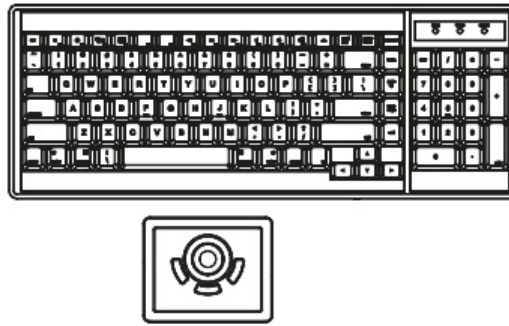

Keyboard Options

Me Mac keyboard with touchpad

Se S keyboard with touchpad

Mb Mac keyboard with trackball

Sb S keyboard with trackball

MAC Keyboard / Mouse Options

Me MAC keyboard integrated with touchpad

Mb MAC keyboard integrated with trackball

Supporting layouts

America 
United States

How to Use "MAC" Keyboard

Keyboard Features

 F1 Decrease display brightness	 F9 Fast-forward
 F2 Increase display brightness	 F10 Mute sound
 F3 Mission control * Only works with OS X Lion default Keyboard Shortcuts.	 F11 Decrease volume
 F4 Dashboard	 F12 Increase volume
 F7 Rewind	 Eject disc
 F8 Play / Pause	 Command