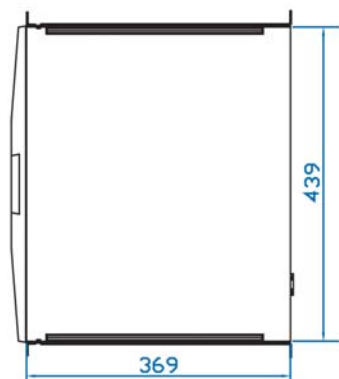

1U Mac keyboard drawer combo PS/2 or USB standard size Compact Keyboard w/touch-pad (M) (14.6" Deep) included Cables

Model: NK2Me

NK2Me/ b

Keyboard Drawer Benefits

- Short depth design of 369mm (14.5") only
- 104-key keyboard with either touchpad or trackball
- Light weight and low shipping cost
- Lockable drawer to secure keyboard and mouse access
- Enhanced aesthetics with new molded front panel and two point lock
- Combo interface either PS/2/USB input to keyboard drawer

Diagram (mm)

Keyboard Mouse Cable

EKC-3

- 6 feet Combo keyboard cable (bundle)
- VGA + USB or PS/2 , server end
- DB15 (VGA, USB KB & MS), console port

Dimensions

Dimensions

Product : 439 x 369 x 44 mm / 17.3 x 14.5 x 1.73 inch
Packing : 582 x 500 x 100 mm / 22.9 x 19.7 x 3.9 inch
Weight Net / Gross : 7.4 kgs (16.3 lbs) / 9.5 kgs (20.9 lbs)
Casing Color : Black (RAL 9005)