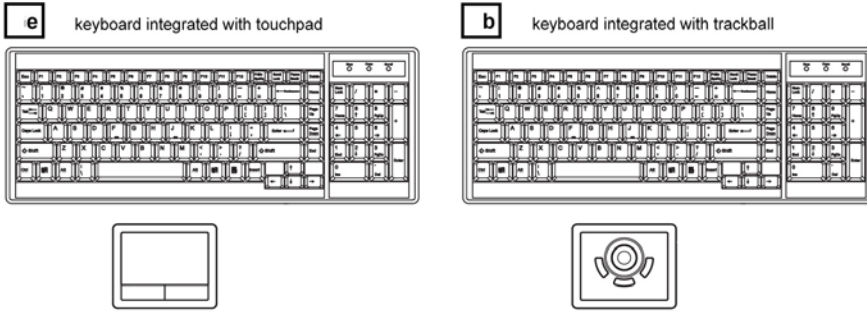

Standard Keyboard

Supporting layouts

America	 United States				
EMEA	United Kingdom	Germany	France	Spain	Norway
	Italy	Russia	Switzerland	Netherlands	Portugal
Asia	China	Japan	Korea	Arabia	Turkey

Keyboard Options

Me Mac keyboard with touchpad

Se S keyboard with touchpad

Mb Mac keyboard with trackball

Sb S keyboard with trackball