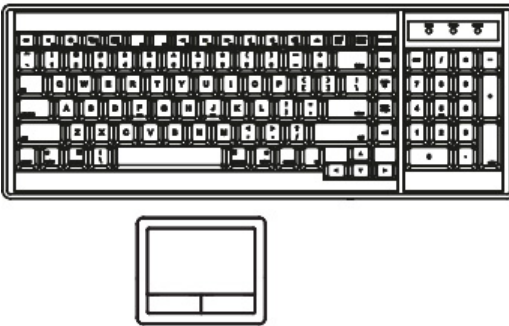

Keyboard Options

Me Mac keyboard with touchpad

Se S keyboard with touchpad

Mb Mac keyboard with trackball

Sb S keyboard with trackball

MAC Keyboard / Mouse Options

Me MAC keyboard integrated with touchpad

Mb MAC keyboard integrated with trackball

Supporting layouts

America 
United States

How to Use "MAC" Keyboard

Keyboard Features

 F1 Decrease display brightness	 F9 Fast-forward
 F2 Increase display brightness	 F10 Mute sound
 F3 Mission control * Only works with OS X Lion default Keyboard Shortcuts.	 F11 Decrease volume
 F4 Dashboard	 F12 Increase volume
 F7 Rewind	 Eject disc
 F8 Play / Pause	 Command