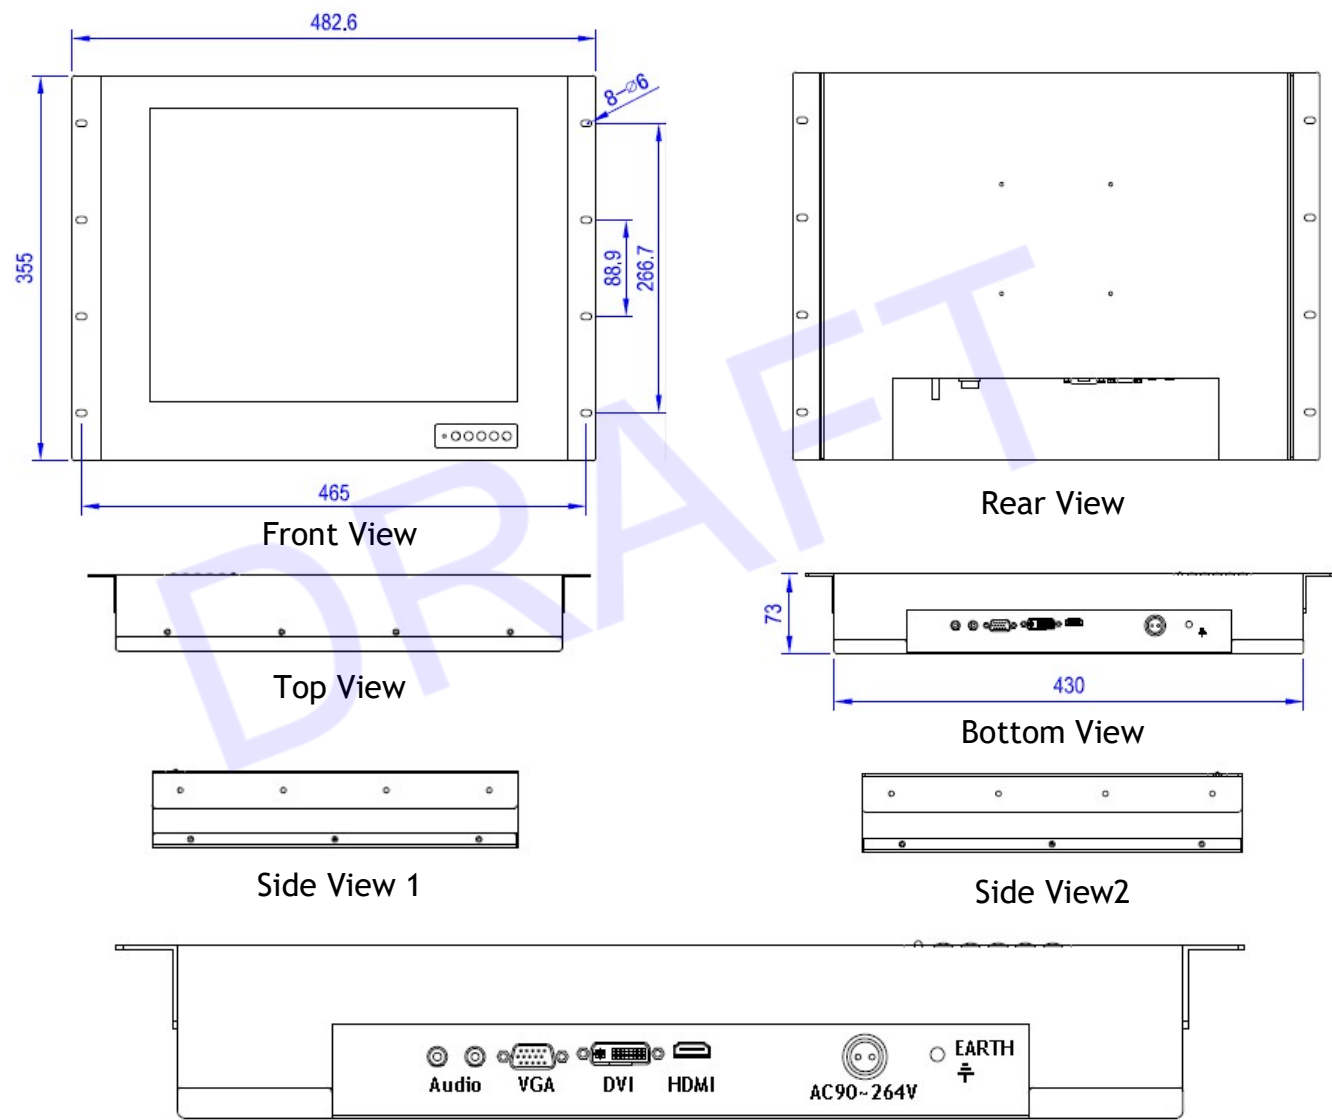

MECHANICAL DRAWINGS:

This is subject to change without Notice. Final Drawings Will be Provided for Approval after Order.

I/O Ports