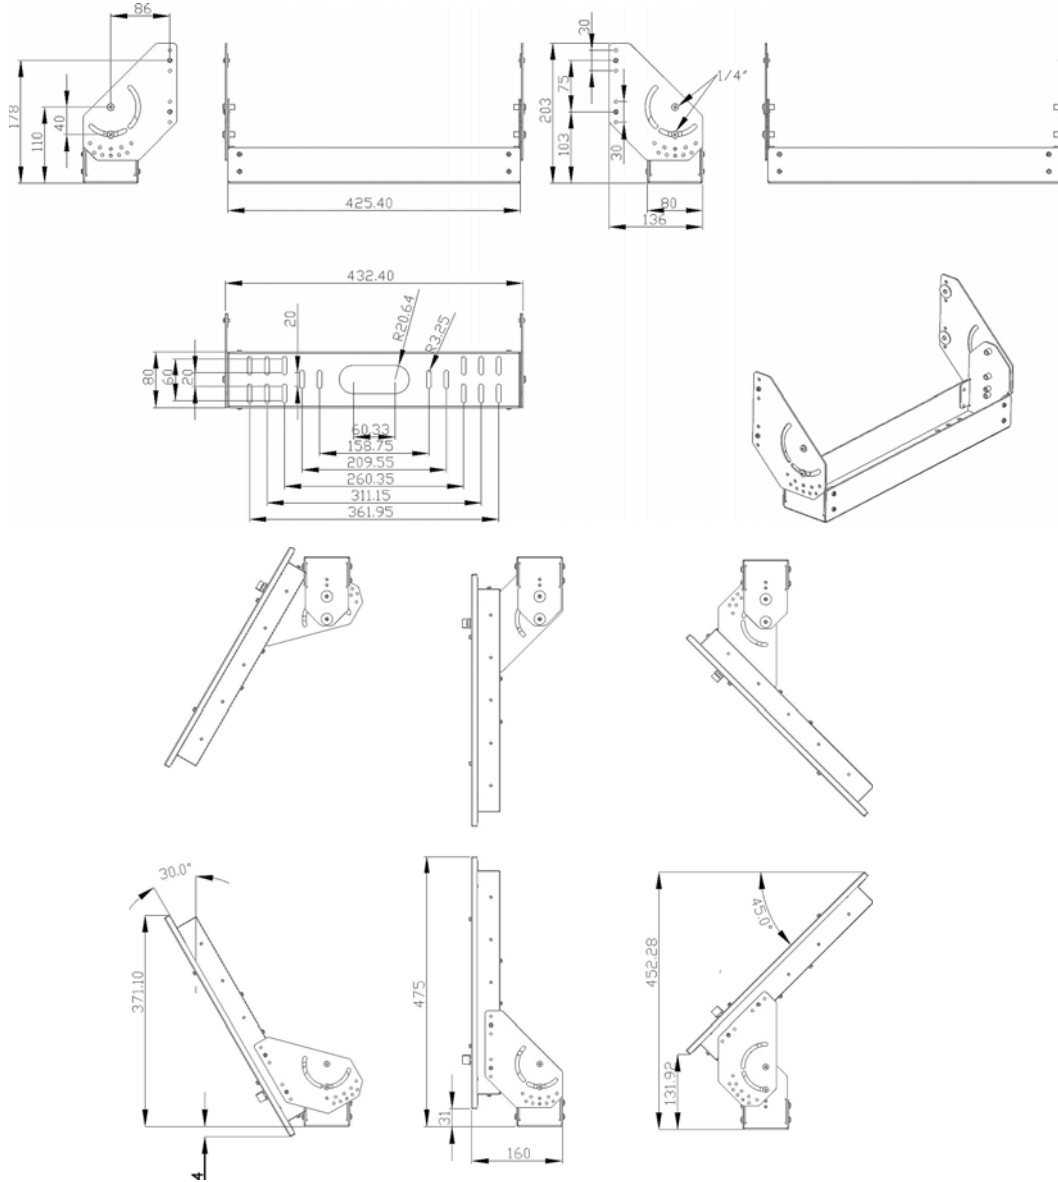

Mechanical Drawing Monitor