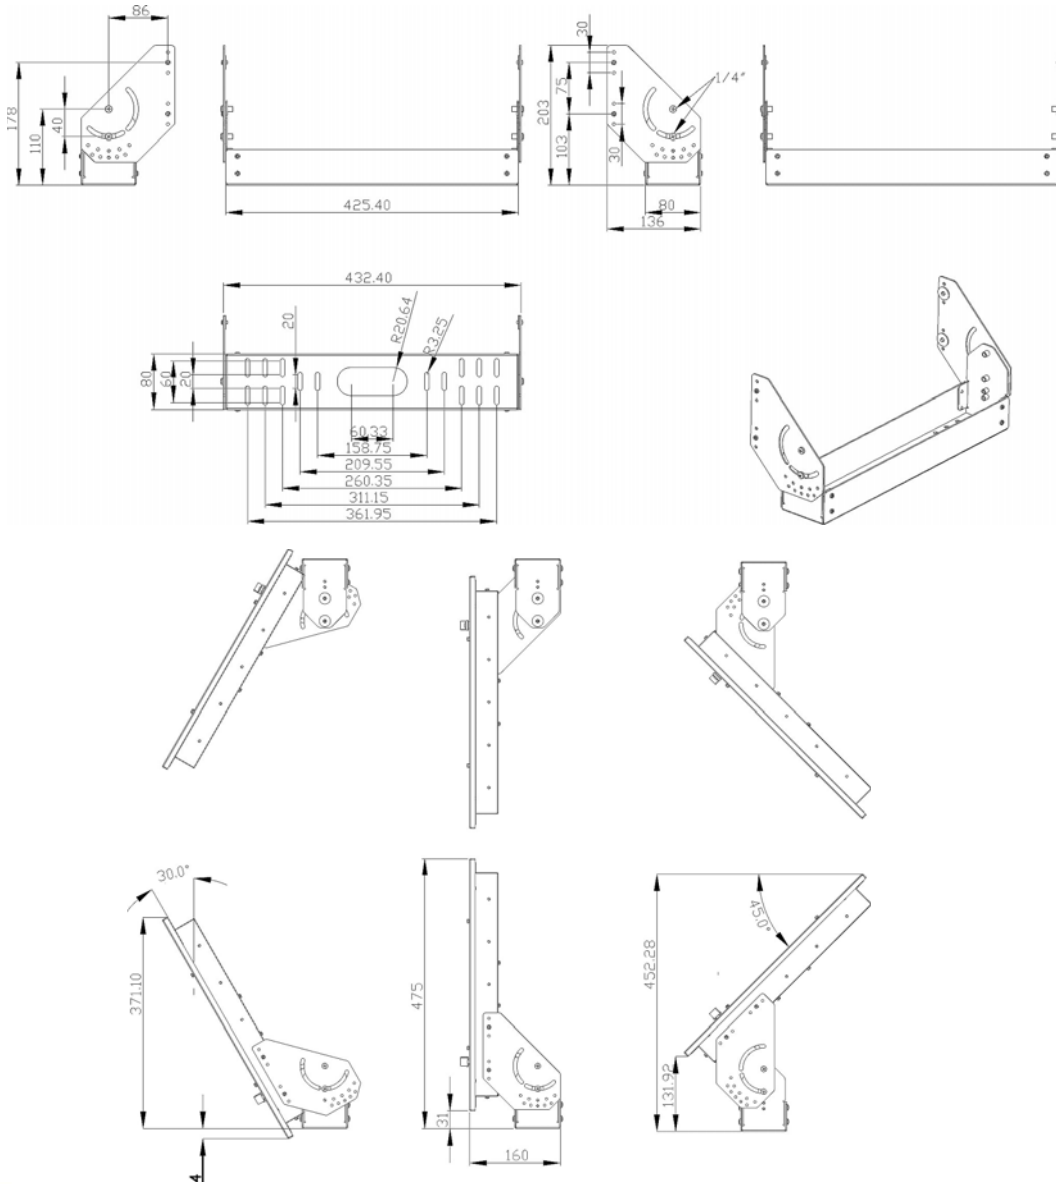

VESA Mounting

Panel Mount Gas Gasket for waterproof

All Water proof connection: Power, VGA, S-Video, CVBS, Optional Touch.

Mechanical Drawing Monitor

Mechanical Drawing Monitor

VGA SUPPORT TABLE

Resolution	Horiz. Freq.(KHz)	Vert. Freq.(Hz)	Polarity
640X350	31.46	70	+/-
	37.86	85	+/-
720X350	31.46	70	+/-
	37.86	85	+/-
640X400	31.46	70	-/+
	37.93	85	-/+
	24.82	56	-/+
720X400	31.46	70	-/+
	37.86	85	-/+
640X480	31.46	59.9	-/-
	35.00	66.6	+/-
	37.86	72.8	-/-
	37.50	75.0	-/-
	43.27	85.0	-/-
800X600	35.15	56.2	+/+
	37.87	60.3	+/+
	48.07	72.2	+/+
	46.87	75.0	+/+
	44.40	70.0	+/+
	53.67	85.0	+/+
832X624	49.72	74.5	-/-
1024X768	48.36	60.0	-/-
	56.47	70.1	-/-
	58.08	72.9	
	60.02	75.0	+/+
	68.68	84.9	+/+
1152X864	54.90	60.0	
	64.19	70.2	+/+
	67.50	75.0	-/-
	76.30	80.0	
	77.09	84.9	
1280X1024	64.60	59.9	+/+
	63.98	60.0	-/-
	74.40	59.3	
	78.72	74.0	
	79.97	75.0	