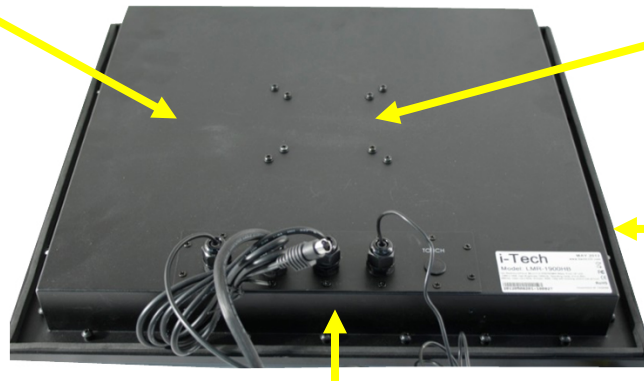

High Brightness Panel Mount Full IP65/NEMA4 Water Proof LCD

High Brightness 1000nits Panel Mount with Resistive TouchScreen and Full IP65/ NEMA4 Water Proof 15" LCD (Model: LMR-1900HBTR)

Features:

- IP65 Front and Rear Waterproof
- 19" Industrial LCD Panel
- 2 Video RCA/BNC Inputs
- 1 Audio RCA/BNC Output
- Low Power Consumption
- 5 Wire Resistive Touch Screen

Left and Right Front Panel Mounting holes

Front Power On/off Switch:

IP65/NEMA4X front and back Bezel: It will stand up to harsh, wet and dirty environments, Falling dirt, rain, sleet, snow, windblown dust, external ice formation, splashing water, hose-directed water.

Front Protection Glass

Front Dimming Knob: Changing brightness control.

Front Water proof OSD: Auto, Up, Power, down/Input Select/ Menu

BACK Features

IP65/NEMA4X front and back Bezel: It will stand up to harsh, wet and dirty environments, Falling dirt, rain, sleet, snow, windblown dust, external ice formation, splashing water, hose-directed water.

VESA Mounting

Panel Mount Gas Gasket for waterproof

All Water proof connection: Power, VGA, S-Video, CVBS, Optional Touch.

Mechanical Drawing Monitor

Mechanical Drawing Monitor

VGA SUPPORT TABLE

Resolution	Horiz. Freq.(KHz)	Vert. Freq.(Hz)	Polarity
640X350	31.46	70	+/-
	37.86	85	+/-
720X350	31.46	70	+/-
	37.86	85	+/-
640X400	31.46	70	-/+
	37.93	85	-/+
	24.82	56	-/+
720X400	31.46	70	-/+
	37.86	85	-/+
640X480	31.46	59.9	-/-
	35.00	66.6	+/-
	37.86	72.8	-/-
	37.50	75.0	-/-
	43.27	85.0	-/-
800X600	35.15	56.2	+/+
	37.87	60.3	+/+
	48.07	72.2	+/+
	46.87	75.0	+/+
	44.40	70.0	+/+
	53.67	85.0	+/+
832X624	49.72	74.5	-/-
1024X768	48.36	60.0	-/-
	56.47	70.1	-/-
	58.08	72.9	
	60.02	75.0	+/+
	68.68	84.9	+/+
1152X864	54.90	60.0	
	64.19	70.2	+/+
	67.50	75.0	-/-
	76.30	80.0	
	77.09	84.9	
1280X1024	64.60	59.9	+/+
	63.98	60.0	-/-
	74.40	59.3	
	78.72	74.0	
	79.97	75.0	