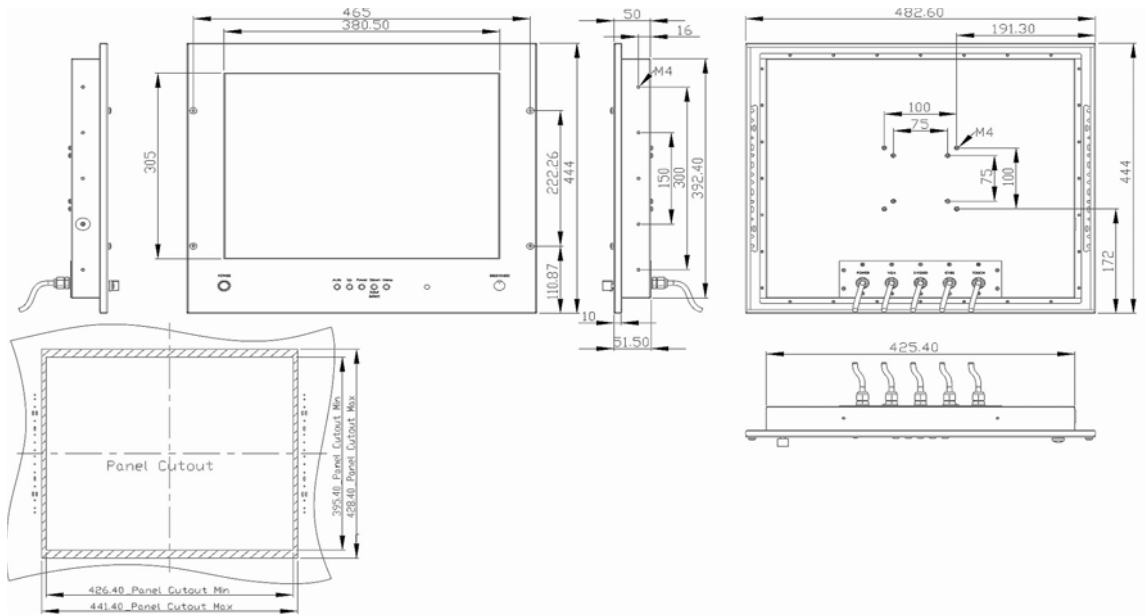

VESA Mounting

Panel Mount Gas Gasket for waterproof

All Water proof connection: Power, VGA, S-Video, CVBS, Optional Touch.

Mechanical Drawing Monitor

Mechanical Drawing Monitor

VGA SUPPORT TABLE

Resolution	Horiz. Freq.(KHz)	Vert. Freq.(Hz)	Polarity
640X350	31.46	70	+/-
	37.86	85	+/-
720X350	31.46	70	+/-
	37.86	85	+/-
640X400	31.46	70	-/+
	37.93	85	-/+
	24.82	56	-/+
720X400	31.46	70	-/+
	37.86	85	-/+
640X480	31.46	59.9	-/-
	35.00	66.6	+/-
	37.86	72.8	-/-
	37.50	75.0	-/-
	43.27	85.0	-/-
800X600	35.15	56.2	+/+
	37.87	60.3	+/+
	48.07	72.2	+/+
	46.87	75.0	+/+
	44.40	70.0	+/+
	53.67	85.0	+/+
832X624	49.72	74.5	-/-
1024X768	48.36	60.0	-/-
	56.47	70.1	-/-
	58.08	72.9	
	60.02	75.0	+/+
	68.68	84.9	+/+
1152X864	54.90	60.0	
	64.19	70.2	+/+
	67.50	75.0	-/-
	76.30	80.0	
	77.09	84.9	
1280X1024	64.60	59.9	+/+
	63.98	60.0	-/-
	74.40	59.3	
	78.72	74.0	
	79.97	75.0	