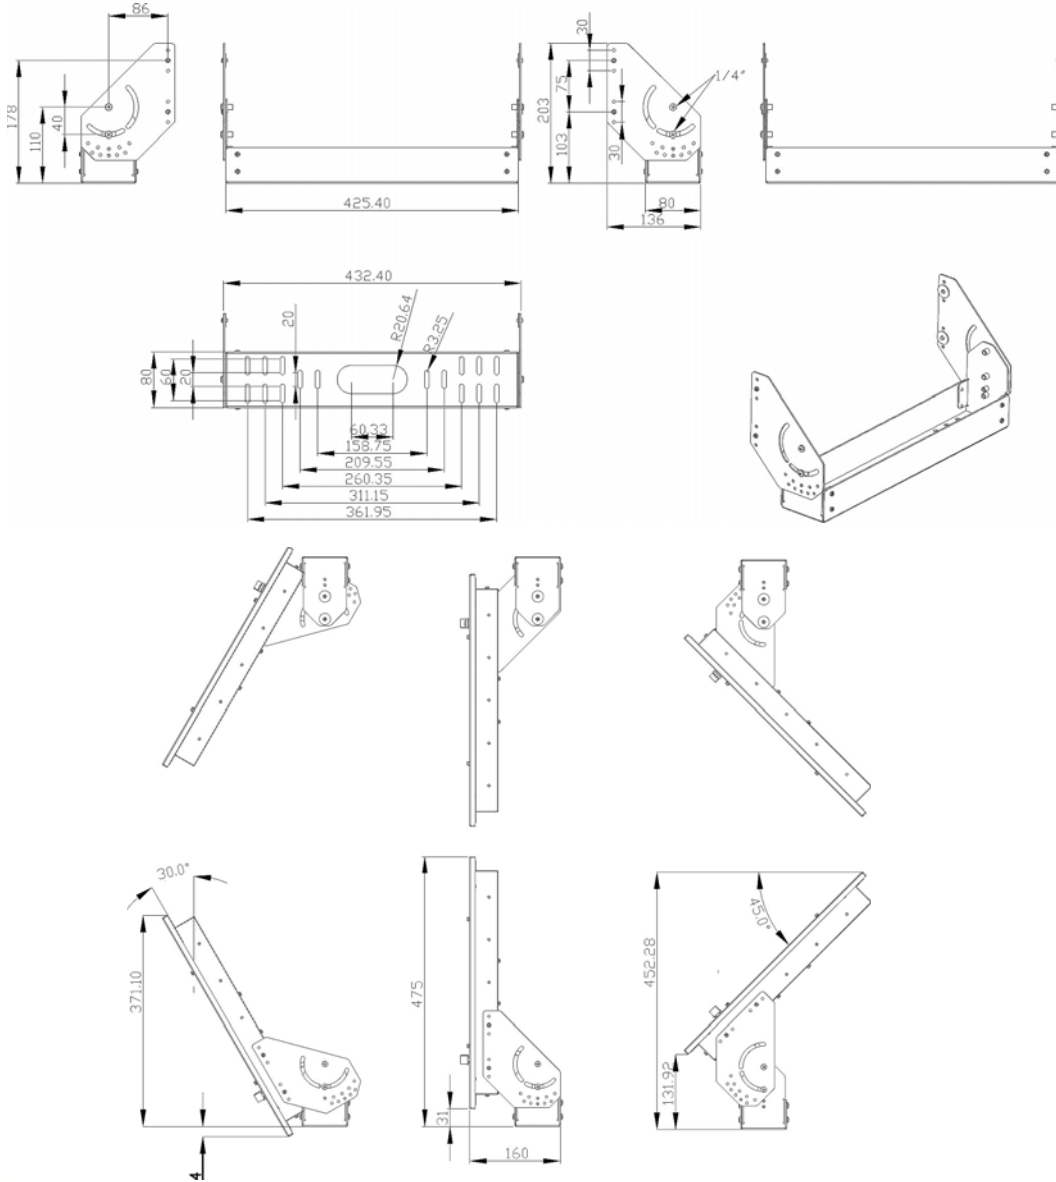

Mechanical Drawing Monitor