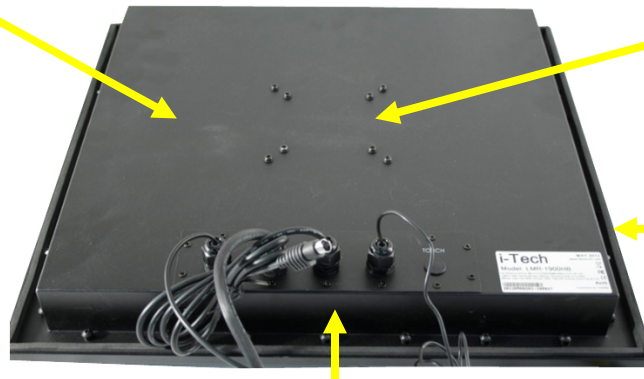

BACK Features

IP65/NEMA4X front and back Bezel: It will stand up to harsh, wet and dirty environments, Falling dirt, rain, sleet, snow, windblown dust, external ice formation, splashing water, hose-directed water.