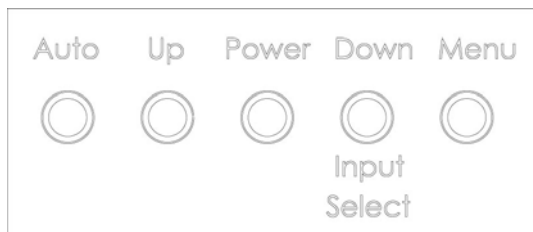

ON SCREEN DISPLAY SETTINGS (OSD)