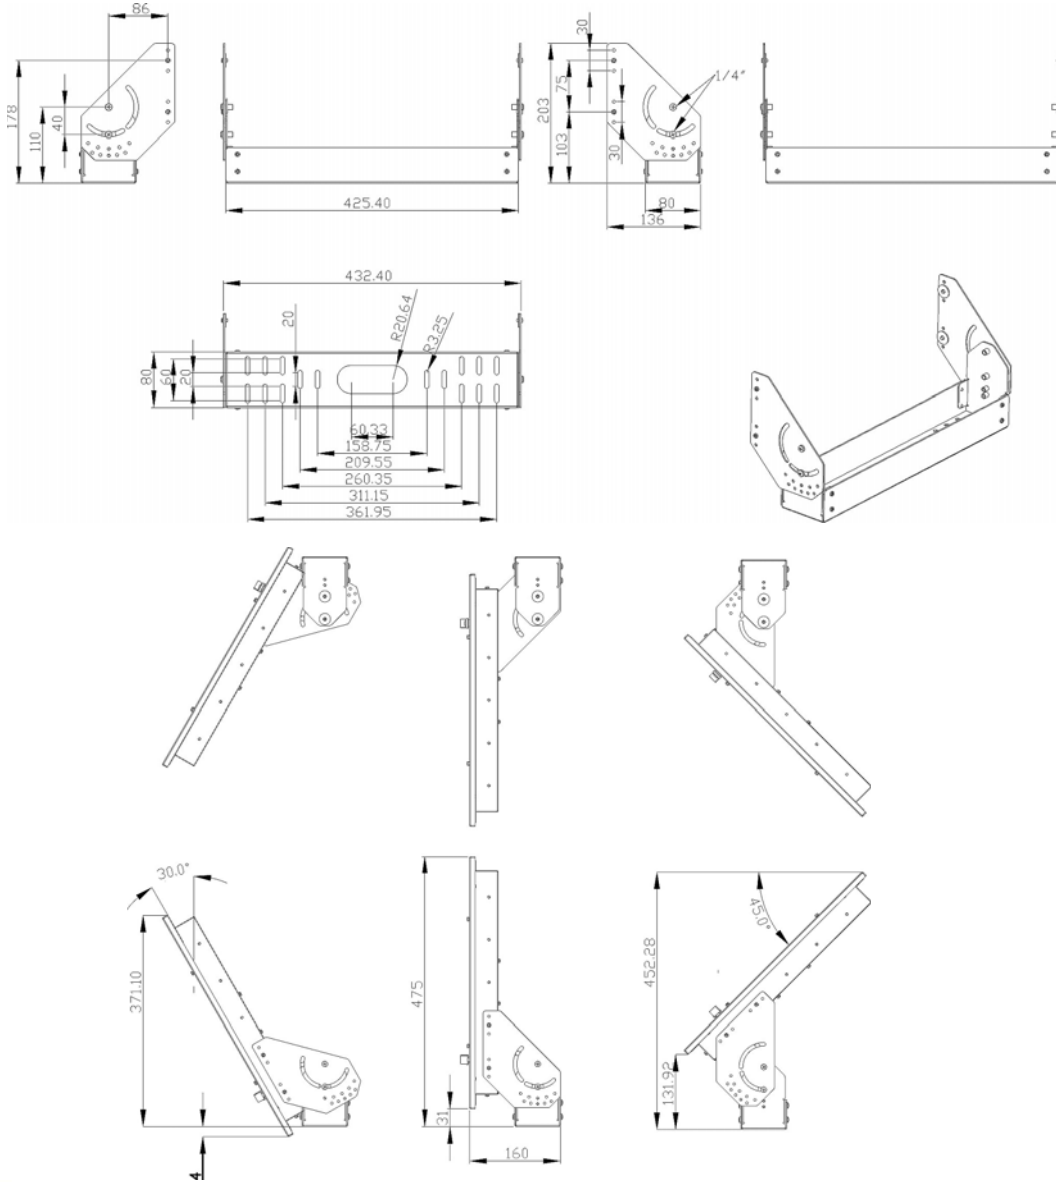

VESA Mounting

Panel Mount Gas Gasket for waterproof

All Water proof connection: Power, VGA, S-Video, CVBS, Optional Touch.

Mechanical Drawing Monitor

Mechanical Drawing Monitor

VGA SUPPORT TABLE

Resolution	Horiz. Freq.(KHz)	Vert. Freq.(Hz)	Polarity
640X350	31.46	70	+/-
	37.86	85	+/-
720X350	31.46	70	+/-
	37.86	85	+/-
640X400	31.46	70	-/+
	37.93	85	-/+
	24.82	56	-/+
720X400	31.46	70	-/+
	37.86	85	-/+
640X480	31.46	59.9	-/-
	35.00	66.6	+/-
	37.86	72.8	-/-
	37.50	75.0	-/-
	43.27	85.0	-/-
800X600	35.15	56.2	+/+
	37.87	60.3	+/+
	48.07	72.2	+/+
	46.87	75.0	+/+
	44.40	70.0	+/+
	53.67	85.0	+/+
832X624	49.72	74.5	-/-
1024X768	48.36	60.0	-/-
	56.47	70.1	-/-
	58.08	72.9	
	60.02	75.0	+/+
	68.68	84.9	+/+
1152X864	54.90	60.0	
	64.19	70.2	+/+
	67.50	75.0	-/-
	76.30	80.0	
	77.09	84.9	
1280X1024	64.60	59.9	+/+
	63.98	60.0	-/-
	74.40	59.3	
	78.72	74.0	
	79.97	75.0	