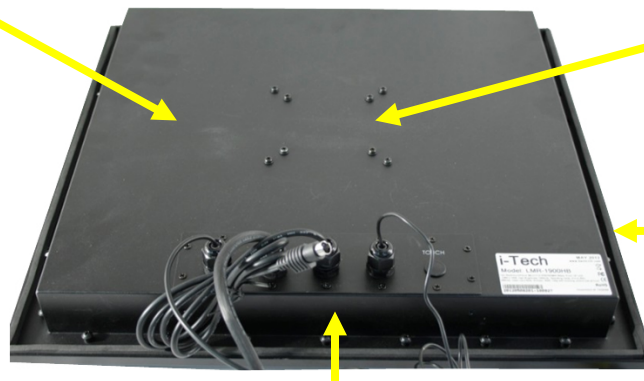

Panel Mount Full IP65/NEMA4 Water Proof LCD

Panel Mount Full IP65/
NEMA4 Water Proof 15" LCD
(Model: LMR-1900)

Features:

- IP65 Front and Rear Waterproof
- 19" Industrial LCD Panel
- 2 Video RCA/BNC Inputs
- 1 Audio RCA/BNC Output
- Low Power Consumption

Left and Right Front Panel Mounting holes

Front Power On/off Switch:

IP65/NEMA4X front and back Bezel: It will stand up to harsh, wet and dirty environments, Falling dirt, rain, sleet, snow, windblown dust, external ice formation, splashing water, hose-directed water.

Front Protection Glass

Front Dimming Knob: Changing brightness control.

Front Water proof OSD: Auto, Up, Power, down/Input Select/ Menu

BACK Features

IP65/NEMA4X front and back Bezel: It will stand up to harsh, wet and dirty environments, Falling dirt, rain, sleet, snow, windblown dust, external ice formation, splashing water, hose-directed water.

VESA Mounting

Panel Mount Gas Gasket for waterproof

All Water proof connection: Power, VGA, S-Video, CVBS, Optional Touch.

Mechanical Drawing Monitor

Mechanical Drawing Monitor

VGA SUPPORT TABLE

Resolution	Horiz. Freq.(KHz)	Vert. Freq.(Hz)	Polarity
640X350	31.46	70	+/-
	37.86	85	+/-
720X350	31.46	70	+/-
	37.86	85	+/-
640X400	31.46	70	-/+
	37.93	85	-/+
	24.82	56	-/+
720X400	31.46	70	-/+
	37.86	85	-/+
640X480	31.46	59.9	-/-
	35.00	66.6	+/-
	37.86	72.8	-/-
	37.50	75.0	-/-
	43.27	85.0	-/-
800X600	35.15	56.2	+/+
	37.87	60.3	+/+
	48.07	72.2	+/+
	46.87	75.0	+/+
	44.40	70.0	+/+
	53.67	85.0	+/+
832X624	49.72	74.5	-/-
1024X768	48.36	60.0	-/-
	56.47	70.1	-/-
	58.08	72.9	
	60.02	75.0	+/+
	68.68	84.9	+/+
1152X864	54.90	60.0	
	64.19	70.2	+/+
	67.50	75.0	-/-
	76.30	80.0	
	77.09	84.9	
1280X1024	64.60	59.9	+/+
	63.98	60.0	-/-
	74.40	59.3	
	78.72	74.0	
	79.97	75.0	