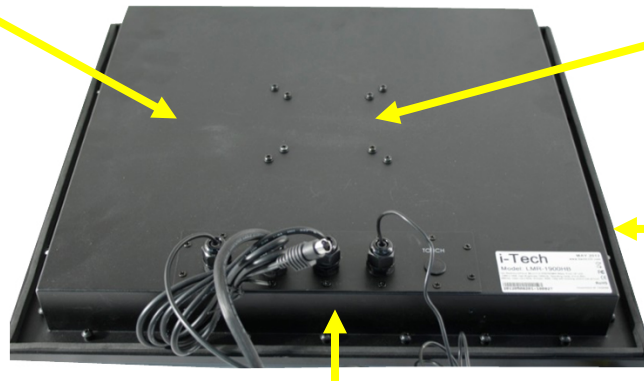

BACK Features

IP65/NEMA4X front and back Bezel: It will stand up to harsh, wet and dirty environments, Falling dirt, rain, sleet, snow, windblown dust, external ice formation, splashing water, hose-directed water.

VESA Mounting

Panel Mount Gas Gasket for waterproof