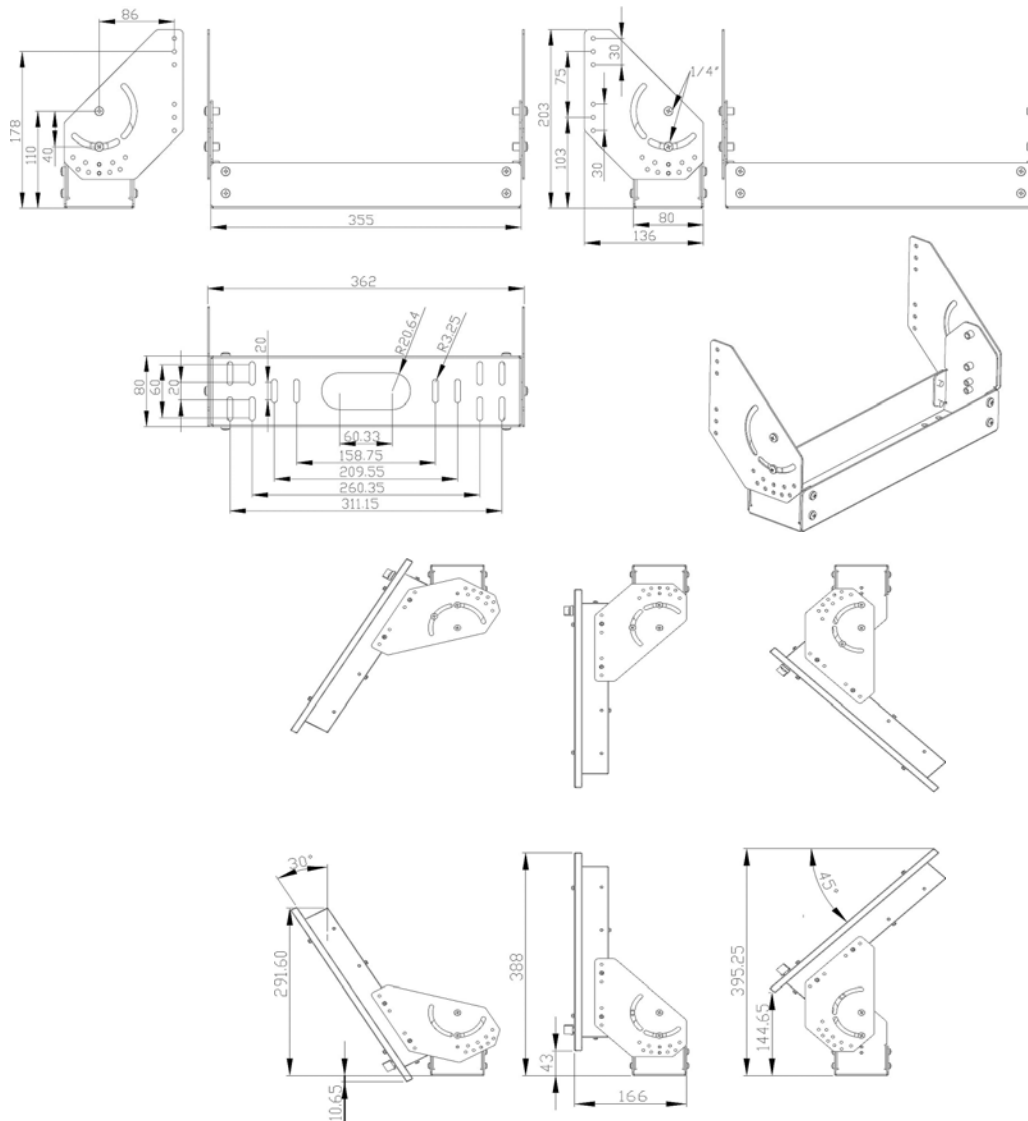

Optional Heavy Duty Bracket