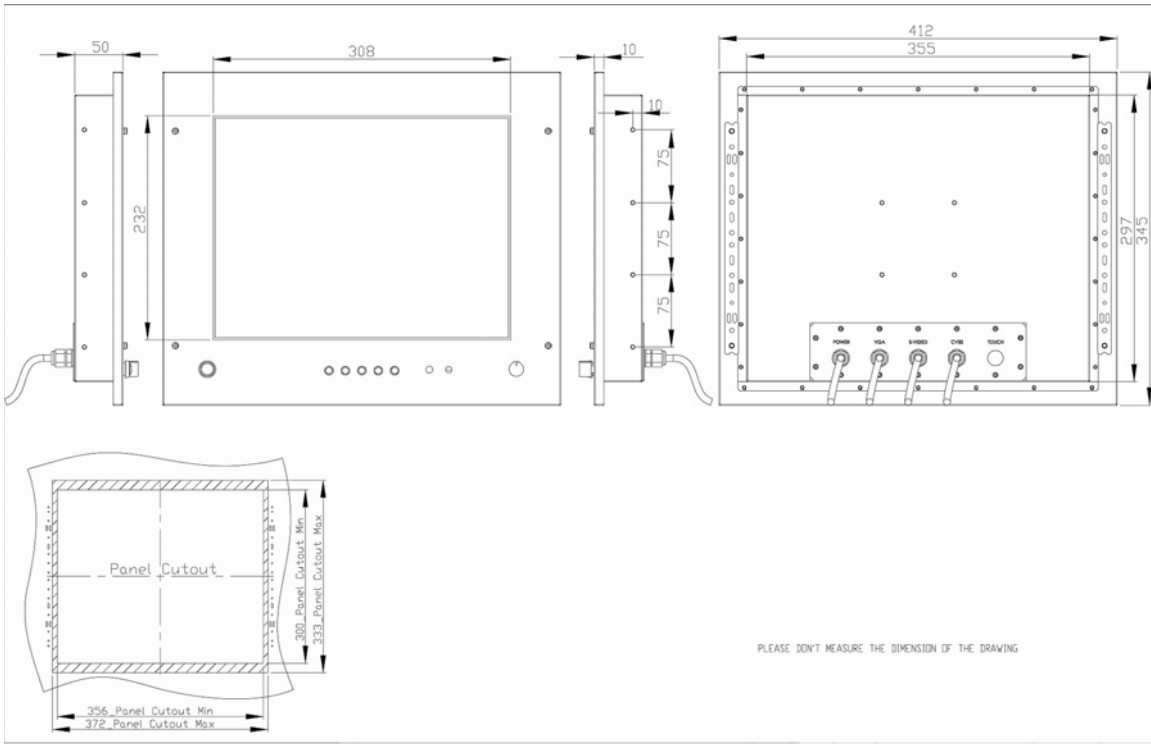

VESA Mounting

Panel Mount Gas Gasket for waterproof

All Water proof connection: Power, VGA, S-Video, CVBS, Optional Touch.

Mechanical Drawing Monitor

Optional Heavy Duty Bracket

VGA SUPPORT TABLE

Resolution	Horiz. Freq.(KHz)	Vert. Freq.(Hz)	Polarity
640X350	31.46	70	+/-
	37.86	85	+/-
720X350	31.46	70	+/-
	37.86	85	+/-
640X400	31.46	70	-/+
	37.93	85	-/+
	24.82	56	-/+
720X400	31.46	70	-/+
	37.86	85	-/+
640X480	31.46	59.9	-/-
	35.00	66.6	+/-
	37.86	72.8	-/-
	37.50	75.0	-/-
	43.27	85.0	-/-
800X600	35.15	56.2	+/+
	37.87	60.3	+/+
	48.07	72.2	+/+
	46.87	75.0	+/+
	44.40	70.0	+/+
	53.67	85.0	+/+
832X624	49.72	74.5	-/-
1024X768	48.36	60.0	-/-
	56.47	70.1	-/-
	58.08	72.9	
	60.02	75.0	+/+
	68.68	84.9	+/+
1152X864	54.90	60.0	
	64.19	70.2	+/+
	67.50	75.0	-/-
	76.30	80.0	
	77.09	84.9	