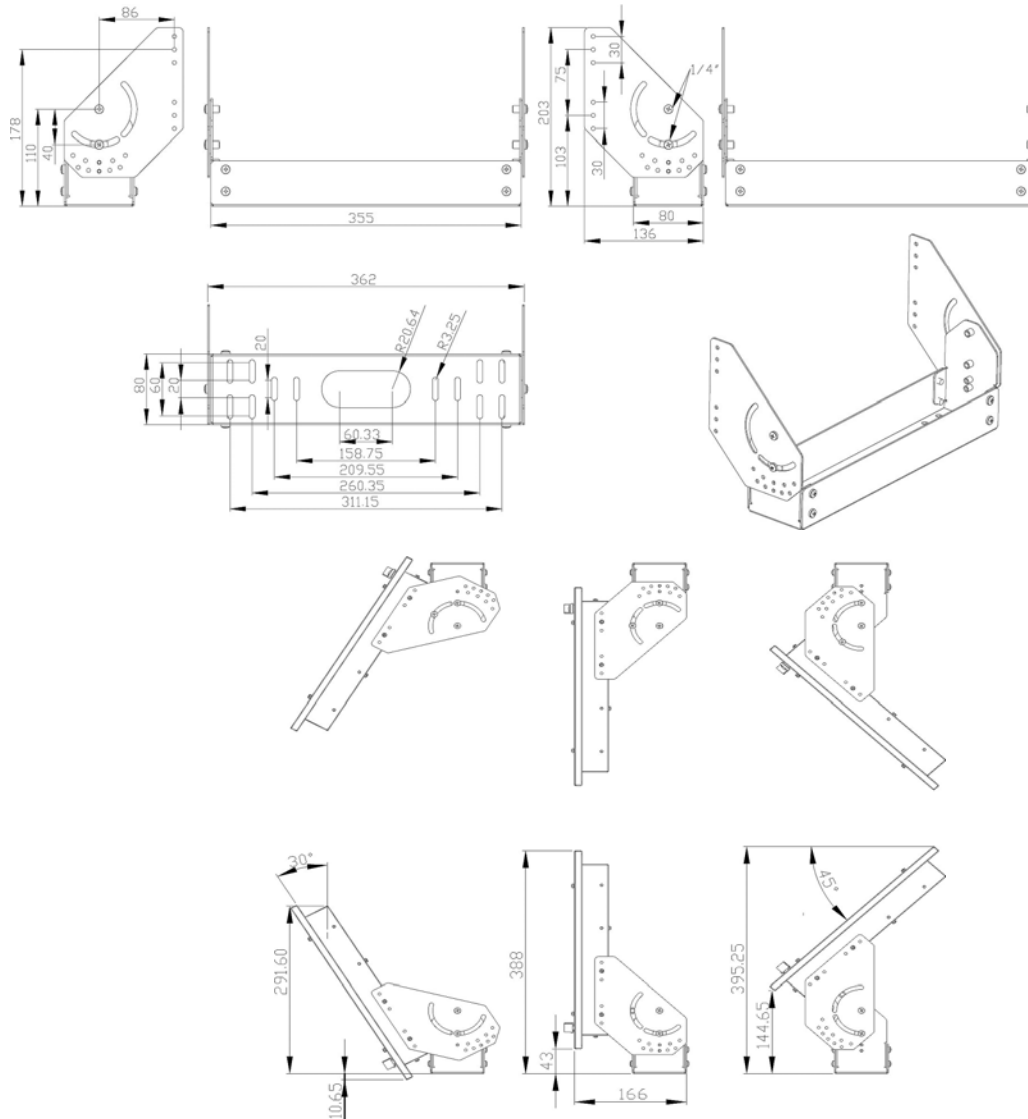

VESA Mounting

Panel Mount Gas Gasket for waterproof

All Water proof connection: Power, VGA, S-Video, CVBS, Optional Touch.

Mechanical Drawing Monitor

Optional Heavy Duty Bracket

VGA SUPPORT TABLE

Resolution	Horiz. Freq.(KHz)	Vert. Freq.(Hz)	Polarity
640X350	31.46	70	+/-
	37.86	85	+/-
720X350	31.46	70	+/-
	37.86	85	+/-
640X400	31.46	70	-/+
	37.93	85	-/+
	24.82	56	-/+
720X400	31.46	70	-/+
	37.86	85	-/+
640X480	31.46	59.9	-/-
	35.00	66.6	+/-
	37.86	72.8	-/-
	37.50	75.0	-/-
	43.27	85.0	-/-
800X600	35.15	56.2	+/+
	37.87	60.3	+/+
	48.07	72.2	+/+
	46.87	75.0	+/+
	44.40	70.0	+/+
	53.67	85.0	+/+
832X624	49.72	74.5	-/-
1024X768	48.36	60.0	-/-
	56.47	70.1	-/-
	58.08	72.9	
	60.02	75.0	+/+
	68.68	84.9	+/+
1152X864	54.90	60.0	
	64.19	70.2	+/+
	67.50	75.0	-/-
	76.30	80.0	
	77.09	84.9	