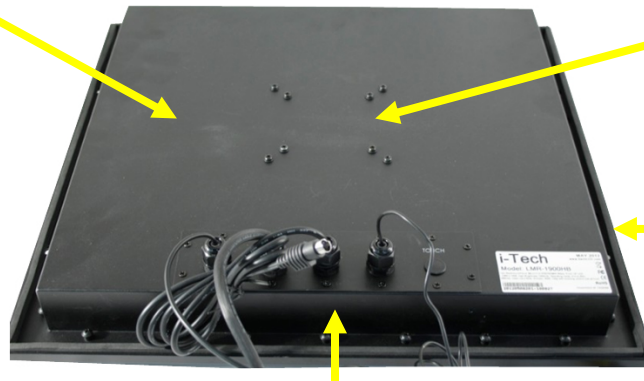

Panel Mount Full IP65/NEMA4 Water Proof LCD

Panel Mount Full IP65/
NEMA4 Water Proof 15" LCD
(Model: LMR-1500)

Features:

- IP65 Front and Rear Waterproof
- 15" LCD Screens
- 2 Video RCA Inputs
- 1 Audio RCA Output
- Low Power Consumption

Left and Right Front Panel Mounting holes

Front Power On/off Switch:

IP65/NEMA4X front and back Bezel: It will stand up to harsh, wet and dirty environments, Falling dirt, rain, sleet, snow, windblown dust, external ice formation, splashing water, hose-directed water.

Front Protection Glass

Front Dimming Knob: Changing brightness control.

Front Water proof OSD: Auto, Up, Power. down/Input Select/ Menu

BACK Features

IP65/NEMA4X front and back Bezel: It will stand up to harsh, wet and dirty environments, Falling dirt, rain, sleet, snow, windblown dust, external ice formation, splashing water, hose-directed water.

VESA Mounting

Panel Mount Gas Gasket for waterproof

All Water proof connection: Power, VGA, S-Video, CVBS, Optional Touch.

Mechanical Drawing Monitor

Optional Heavy Duty Bracket

VGA SUPPORT TABLE

Resolution	Horiz. Freq.(KHz)	Vert. Freq.(Hz)	Polarity
640X350	31.46	70	+/-
	37.86	85	+/-
720X350	31.46	70	+/-
	37.86	85	+/-
640X400	31.46	70	-/+
	37.93	85	-/+
	24.82	56	-/+
720X400	31.46	70	-/+
	37.86	85	-/+
640X480	31.46	59.9	-/-
	35.00	66.6	+/-
	37.86	72.8	-/-
	37.50	75.0	-/-
	43.27	85.0	-/-
800X600	35.15	56.2	+/+
	37.87	60.3	+/+
	48.07	72.2	+/+
	46.87	75.0	+/+
	44.40	70.0	+/+
	53.67	85.0	+/+
832X624	49.72	74.5	-/-
1024X768	48.36	60.0	-/-
	56.47	70.1	-/-
	58.08	72.9	
	60.02	75.0	+/+
	68.68	84.9	+/+
1152X864	54.90	60.0	
	64.19	70.2	+/+
	67.50	75.0	-/-
	76.30	80.0	
	77.09	84.9	