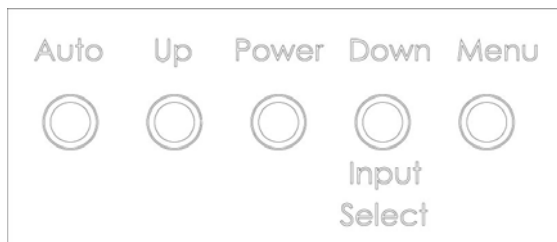

ON SCREEN DISPLAY SETTINGS (OSD)