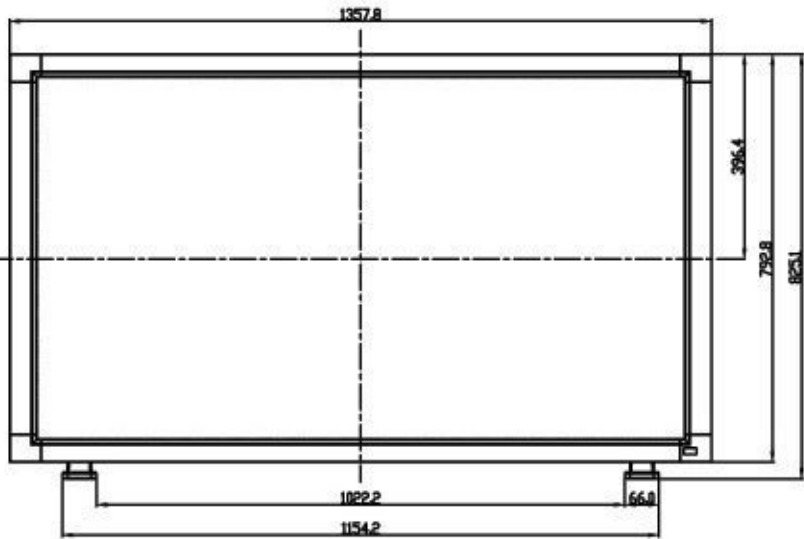

57PD OUTLINE

Distributed by:

i-Tech Company LLC

TOLL FREE: (888) 483-2418 • EMAIL: [info@iTechLCD.com](mailto:info@iTechLCD.com) • WEB: [www.iTechLCD.com](http://www.iTechLCD.com)