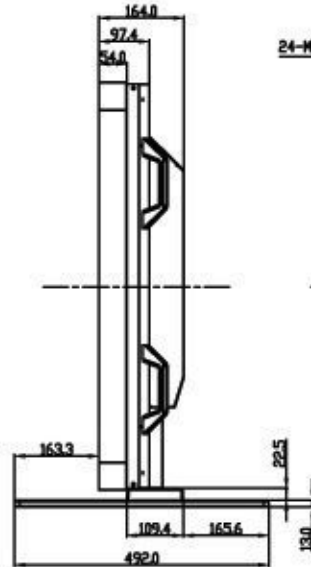

57PD OUTLINE

Distributed by:

i-Tech Company LLC

TOLL FREE: (888) 483-2418 • EMAIL: [info@iTechLCD.com](mailto:info@iTechLCD.com) • WEB: [www.iTechLCD.com](http://www.iTechLCD.com)