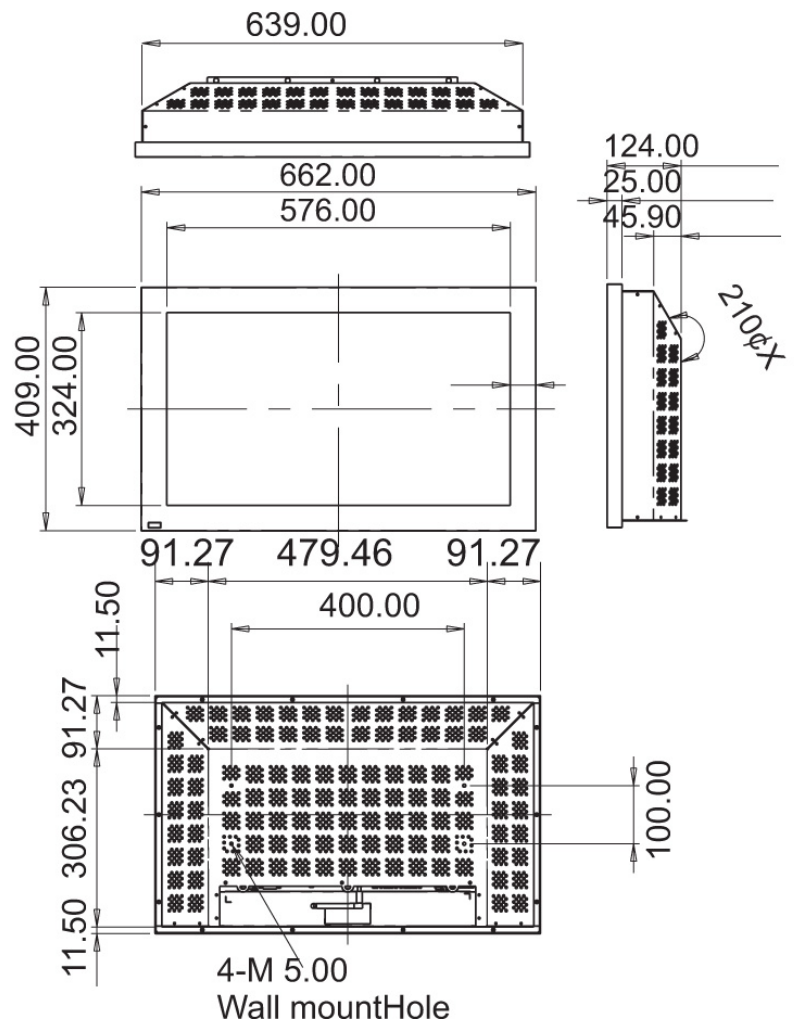

Mechanical Drawings