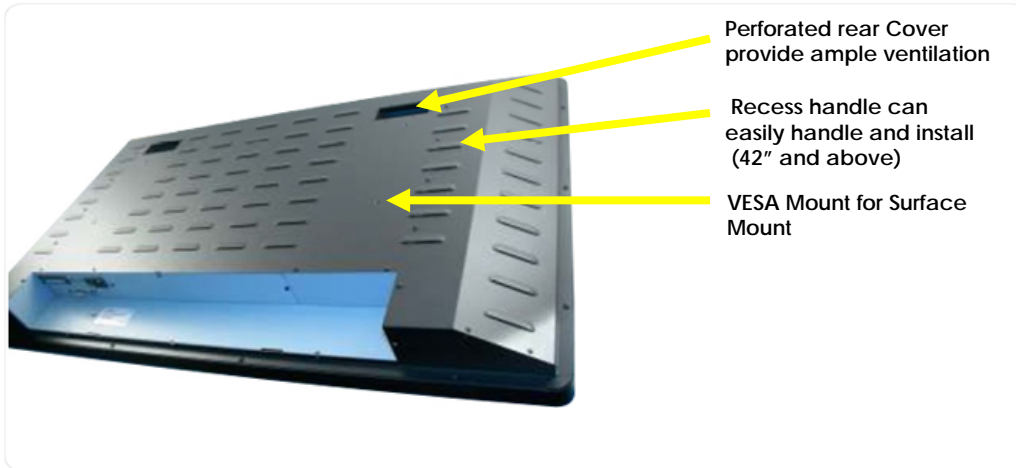

IR 6-points Touch Widescreen Display

IR 6-points Touch Chassis Mount, 26" LCD monitor, 1920 x 1080, 380 nits, DVI+VGA+AUDIO, CCFL backlight of panel + Flex wall mount, USB Controller. (High speed two point multi-touch --Support Linux and Window XP/7/8)

(Model: BCHW2600-MOT)

FEATURES:

**BCH Series
IR 6-points Touch
Widescreen Display
Chassis Mount
LCD Monitor**