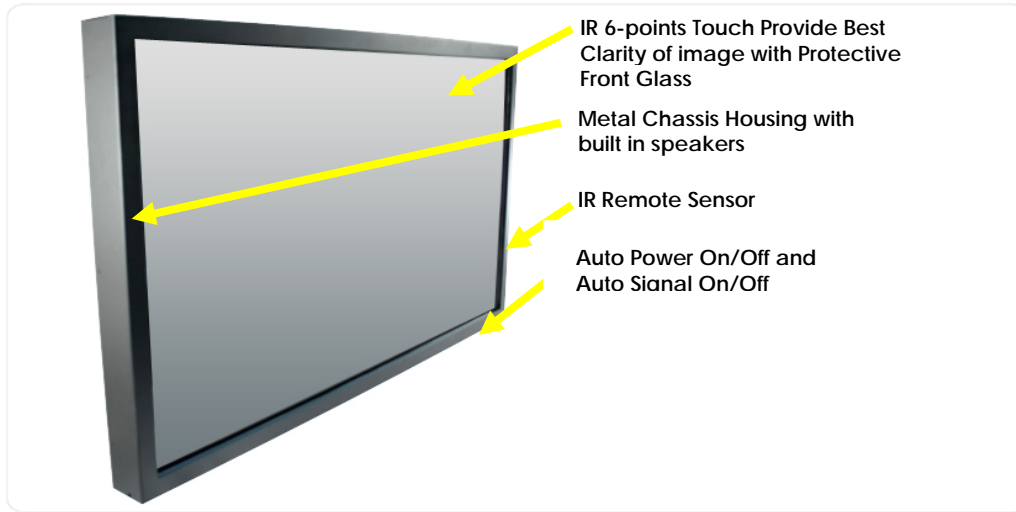

# IR 6-points Touch Widescreen Display

IR 6-points Touch Chassis Mount, 26" LCD monitor, 1920 x 1080, 380 nits, DVI+VGA+AUDIO, CCFL backlight of panel + Flex wall mount, USB Controller. (High speed two point multi-touch --Support Linux and Window XP/7/8)

## FEATURES:

**BCH Series  
IR 6-points Touch  
Widescreen Display  
Chassis Mount  
LCD Monitor**