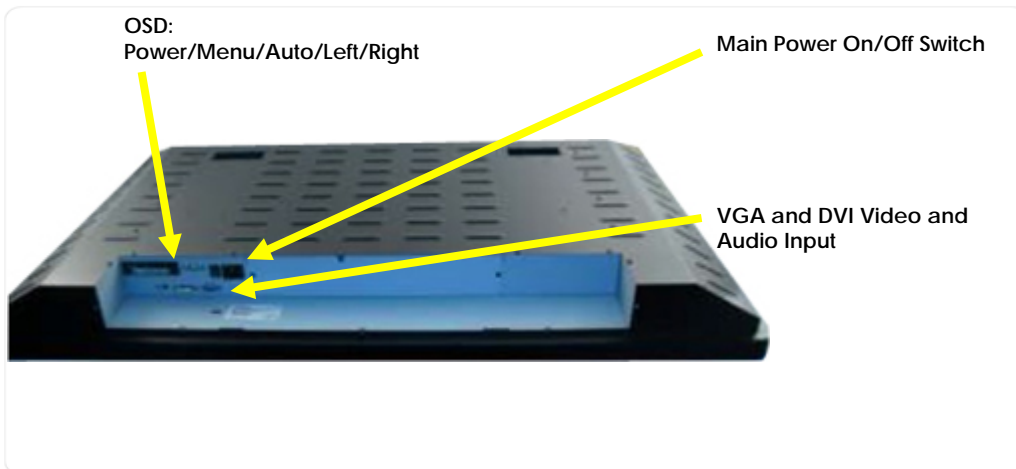

# IR 6-points Touch Widescreen Display

IR 6-points Touch Chassis Mount, 26" LCD monitor, 1920 x 1080, 380 nits, DVI+VGA+AUDIO, CCFL backlight of panel + Flex wall mount, USB Controller. (High speed two point multi-touch --Support Linux and Window XP/7/8)

## FEATURES:

**BCH Series  
IR 6-points Touch  
Widescreen Display  
Chassis Mount  
LCD Monitor**