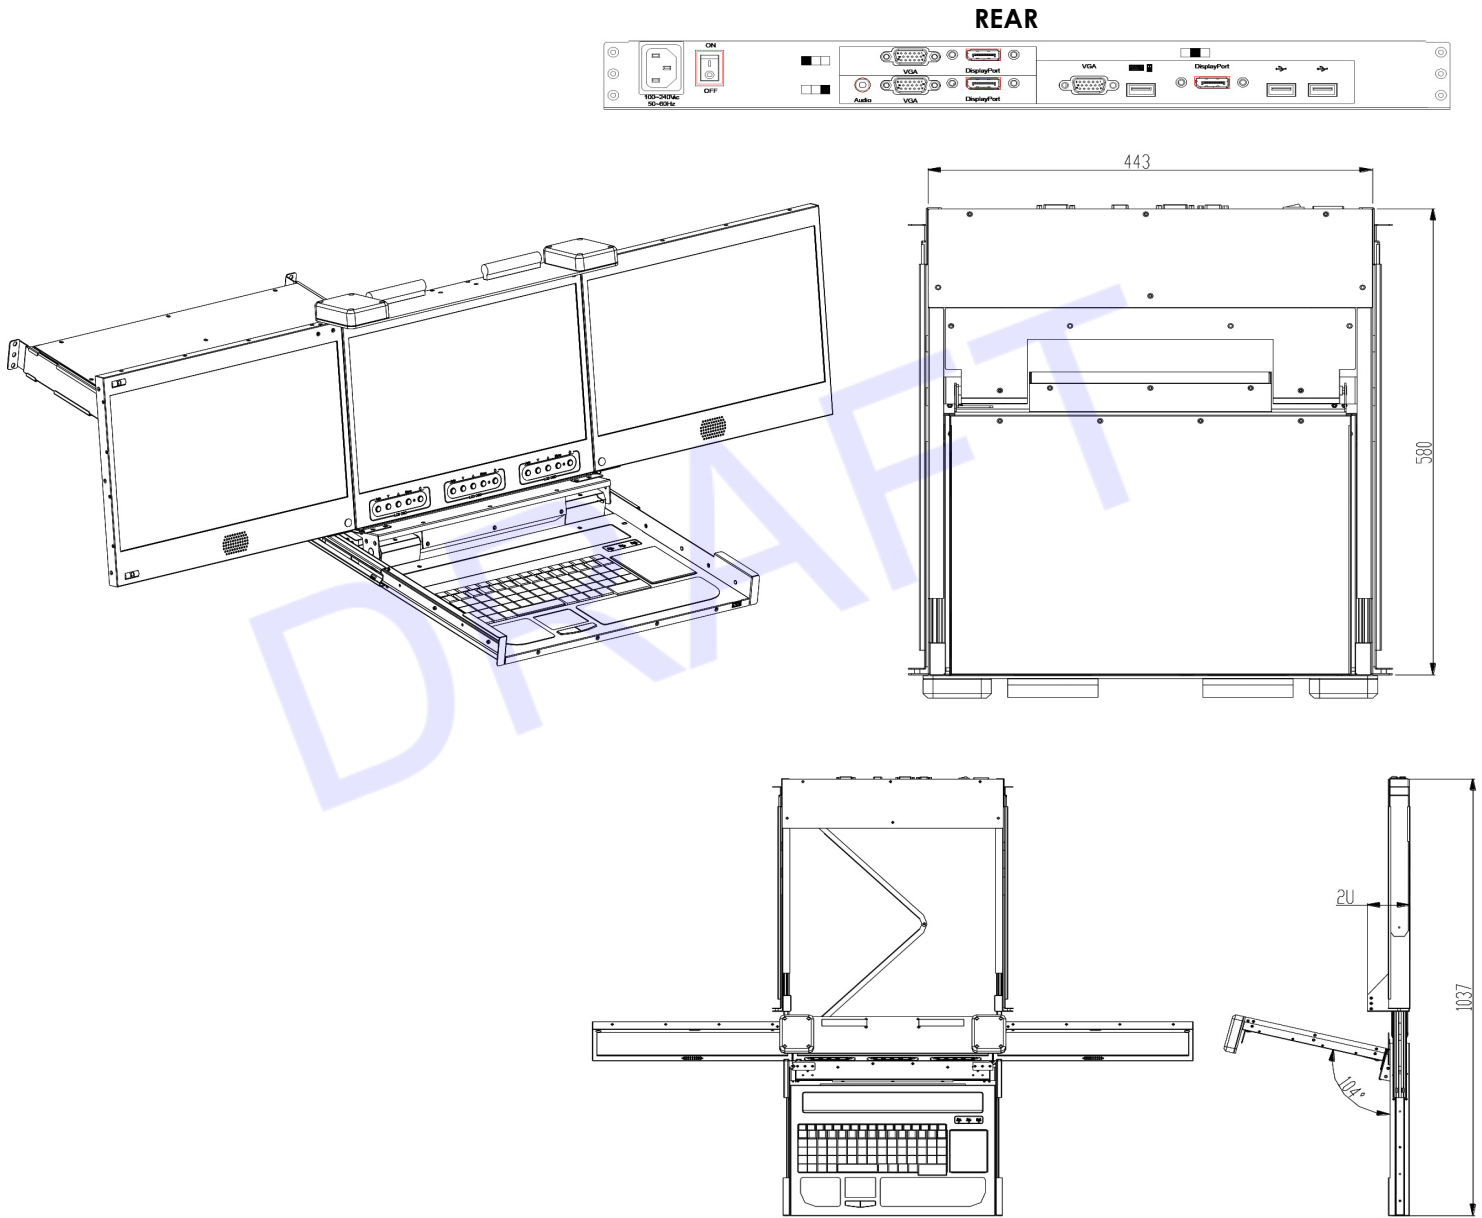

DRAWINGS:

This is subject to change without Notice. Final Drawings Will be Provided for Approval after Order.

Drawing no.: ASK3D1730-DPV-K-09072023-V1