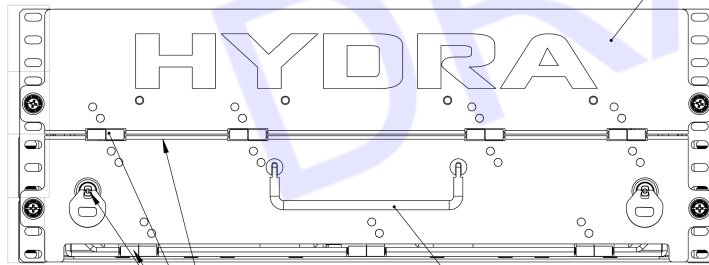

DRAFT

Aircraft Locking Hardware to Stow Panels Away into Secure Position

Stablizing Shocks

31.541

26.0

Fits 26 to 34" Rack or Transit Case Depth

Milled Aluminum Telescoping Rack Arms

SFF Technology: Stablizing Front Face that locks into place to prevent rotaion during operation

7.749

Milled Aluminum Front Face Design

4U Rack Space

Collapsible Front Face Design with Torque Hinges that folds in and Locks to Support LCD Monitor When Deployed

Harlan C90 Mil Spec Connector that can Handle 13A per Pin, it is compatible with Mil C-5015 Series.