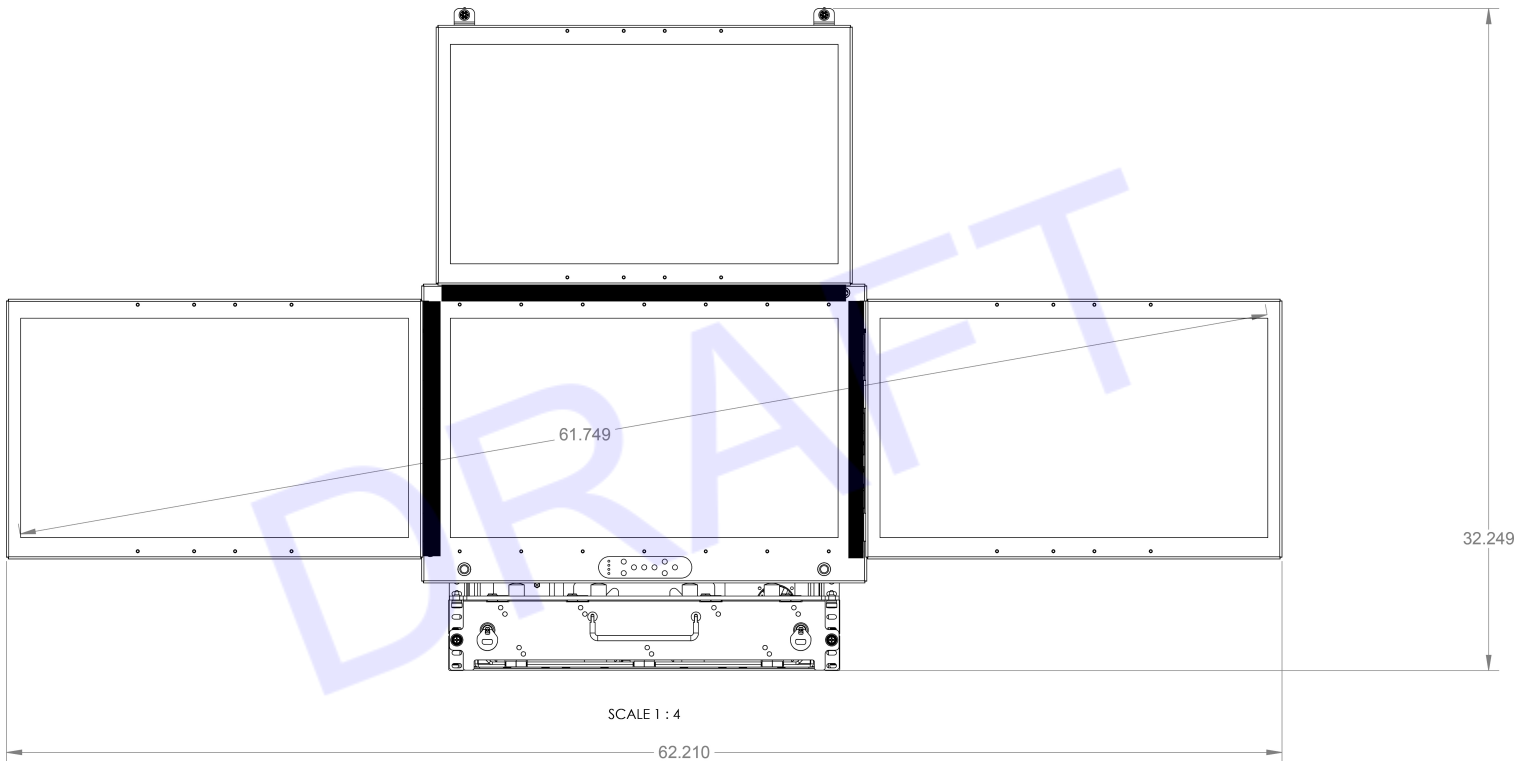

MECHANICAL DRAWINGS:

This is subject to change without Notice. Final Drawings Will be Provided for Approval after Order.