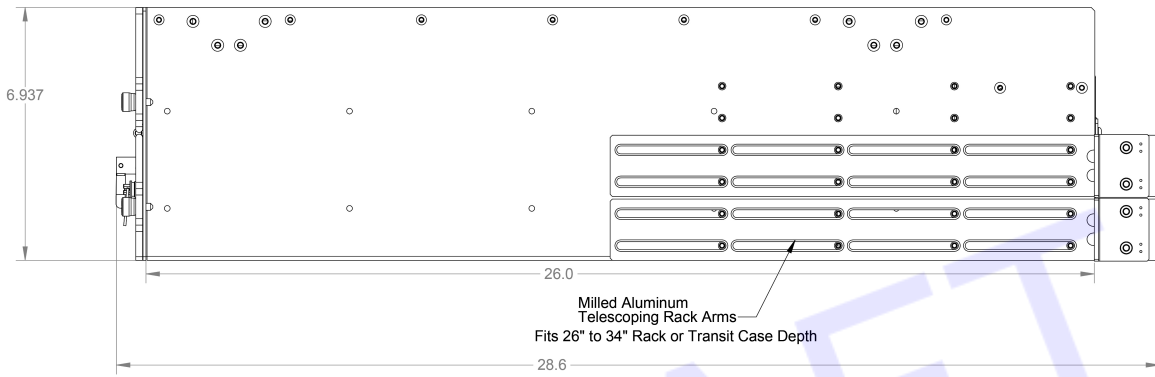

DRAFT

Aircraft Locking Hardware to Stow Panels Away into Secure Position

Stablizing Shocks

31.541

26.0

Fits 26 to 34" Rack or Transit Case Depth

Milled Aluminum Telescoping Rack Arms

SFF Technology: Stablizing Front Face that locks into place to prevent rotaion during operation

7.749

Milled Aluminum Front Face Design

4U Rack Space

Collapsible Front Face Design with Torque Hinges that folds in and Locks to Support LCD Monitor When Deployed

Harlan C90 Mil Spec Connector that can Handle 13A per Pin, it is compatible with Mil C-5015 Series.