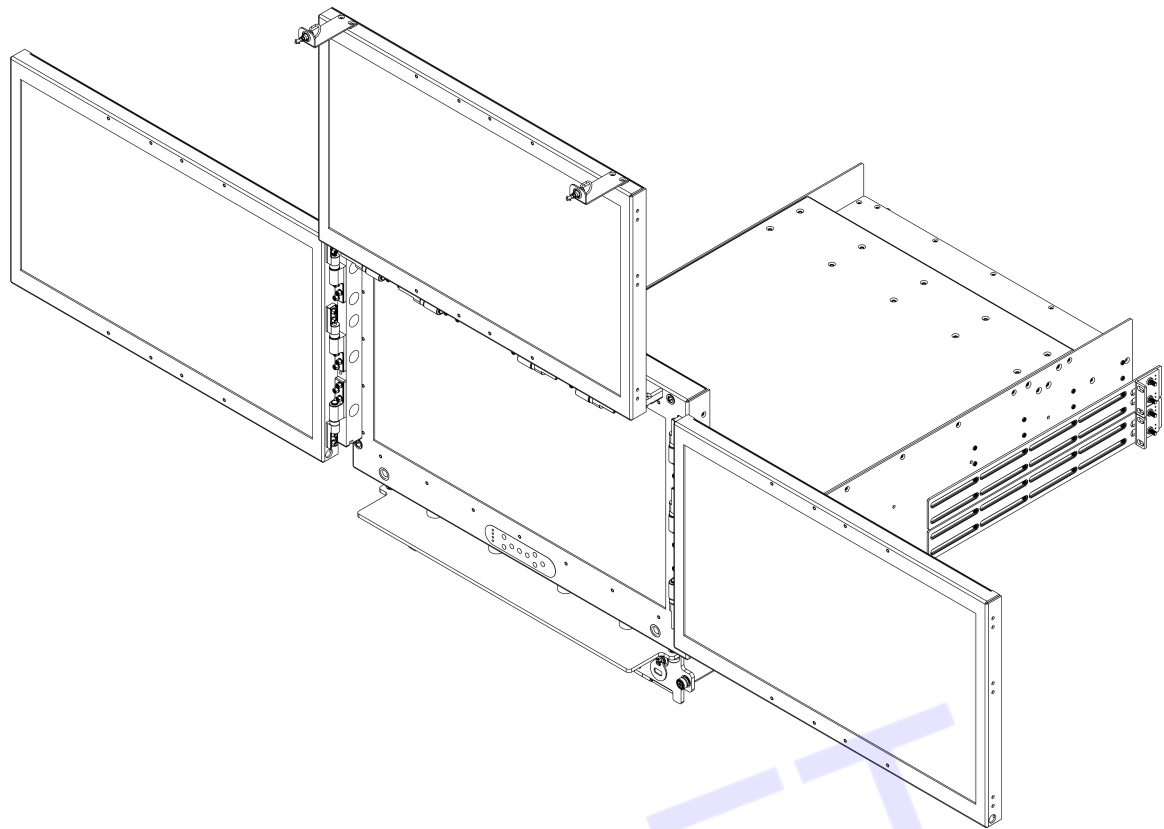

4U QUAD DISPLAY DRAWER

Rugged 4U 26" Deep 21.5" Quad Display Drawer

Model: DRP4W2150A-HB-HDMI

SPECIFICATIONS:

Platform	Hydra Series
Frame	26" Deep
LCD(s)	(215HBx4) 4x21.5" FHD (1920x1080) LED
Backlit	High Bright Panels to 1500Nits
Controller(s)	aRGB/VGA, HDMI, Display Port
Front	4U Hydra Front Face w/ Thumbscrews & Heavy Duty Collapsible Handle
Lens	AR 1.1mm Optically Bonded Lens

DRAFT

Aircraft Locking Hardware to Stow Panels Away into Secure Position

Stablizing Shocks

31.541

26.0

Fits 26 to 34" Rack or Transit Case Depth

Milled Aluminum Telescoping Rack Arms

SFF Technology: Stablizing Front Face that locks into place to prevent rotaion during operation

7.749

Milled Aluminum Front Face Design

4U Rack Space

Collapsible Front Face Design with Torque Hinges that folds in and Locks to Support LCD Monitor When Deployed

Harlan C90 Mil Spec Connector that can Handle 13A per Pin, it is compatible with Mil C-5015 Series.