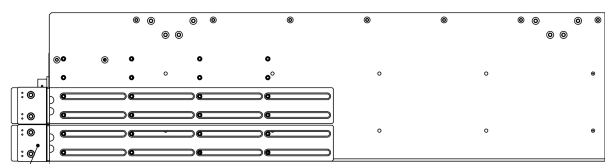

4U QUAD DISPLAY DRAWER

Rugged 4U 26" Deep 21.5" Quad Display Drawer

Model: DRP4W2150A-HB-HDMI

SPECIFICATIONS:

Platform	Hydra Series
Frame	26" Deep
LCD(s)	(215HBx4) 4x21.5" FHD (1920x1080) LED
Backlit	High Bright Panels to 1500Nits
Controller(s)	aRGB/VGA, HDMI, Display Port
Front	4U Hydra Front Face w/ Thumbscrews & Heavy Duty Collapsible Handle
Lens	AR 1.1mm Optically Bonded Lens

DRAFT

Aircraft Locking Hardware to Stow Panels Away into Secure Position

Stablizing Shocks

31.541

26.0

Fits 26 to 34" Rack or Transit Case Depth

Milled Aluminum Telescoping Rack Arms

SFF Technology: Stablizing Front Face that locks into place to prevent rotaion during operation

7.749

Milled Aluminum Front Face Design

4U Rack Space

Collapsible Front Face Design with Torque Hinges that folds in and Locks to Support LCD Monitor When Deployed

Harlan C90 Mil Spec Connector that can Handle 13A per Pin, it is compatible with Mil C-5015 Series.