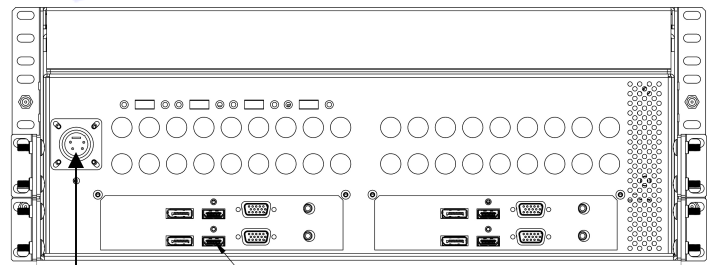

7.749

Milled Aluminum Front Face Design

4U Rack Space

Collapsible Front Face Design with Torque Hinges that folds in and Locks to Support LCD Monitor When Deployed

Harlan C90 Mil Spec Connector that can Handle 13A per Pin, it is compatible with Mil C-5015 Series.